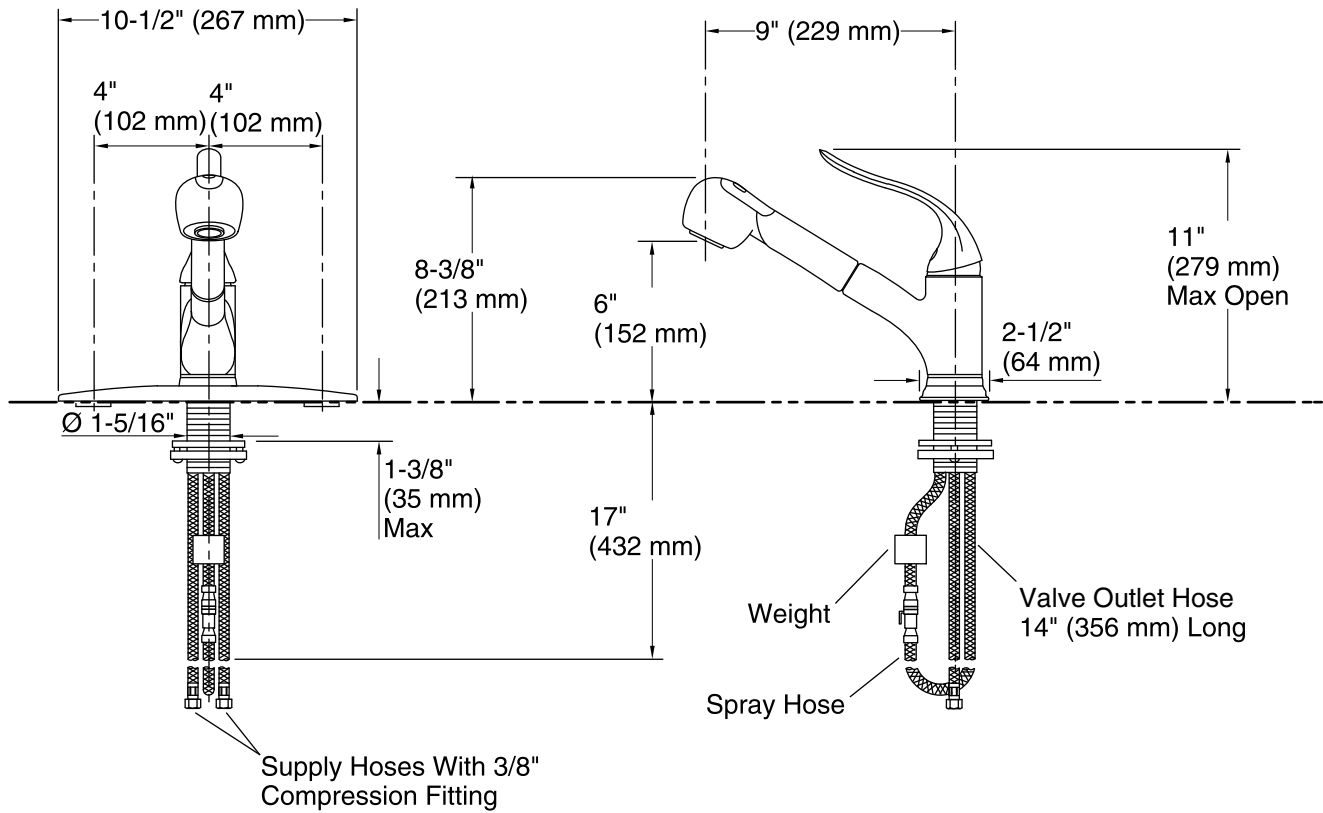

Optional Products/Accessories

1012715 Kitchen Faucet Deep Rough-In Kit

ADA CSA B651

Codes/Standards

ASME A112.18.1/CSA B125.1
NSF/ANSI 372
NSF/ANSI 61
All applicable US Federal and State material regulations
DOE - Energy Policy Act 1992
California Energy Commission (CEC)
ADA
ICC/ANSI A117.1
CSA B651

Technical Information

All product dimensions are nominal.

Notes

Install this product according to the installation guide.

All necessary parts included for both single-hole and three-hole installation.

ADA, CSA B651 compliant when installed to the specific requirements of these regulations.