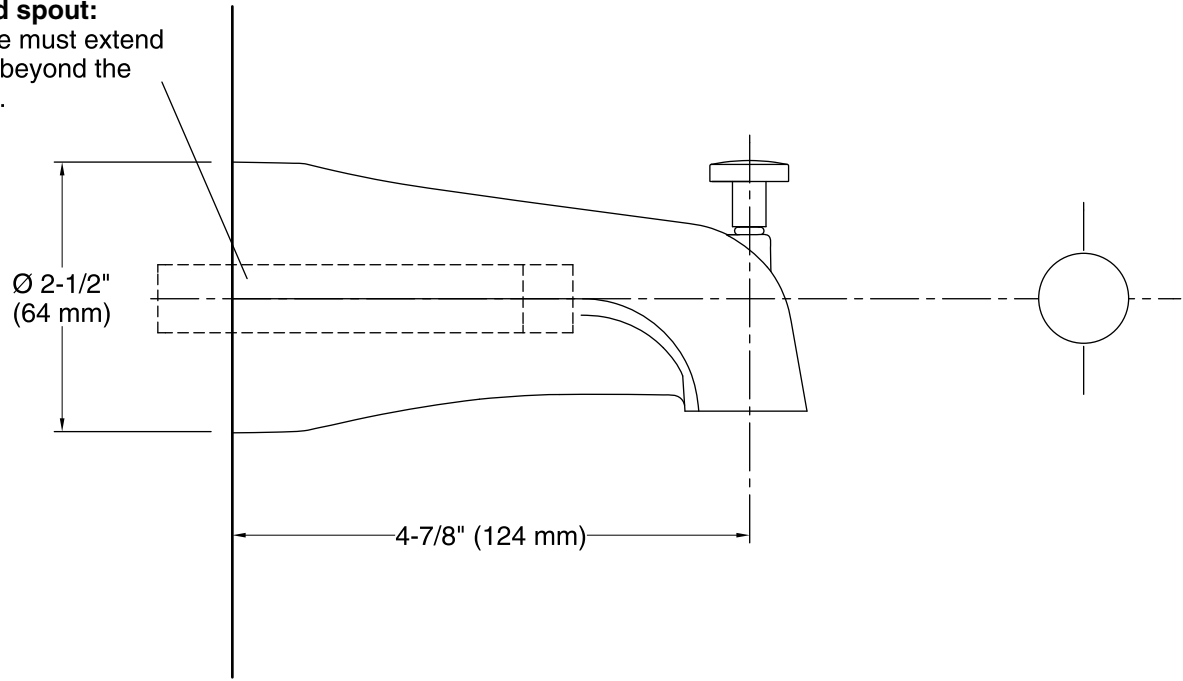

Features

- 4-7/8" diverter bath spout with 1/2" NPT connection.
- Coordinates with Coralais faucets, accessories, and showering components to complete your bathroom.

Material

- KOHLER finishes resist corrosion and tarnishing.
- Premium Metal Construction.

Installation

- Wall-mount
- NPT connection

Codes/Standards

ASME A112.18.1/CSA B125.1
California Energy Commission (CEC)

KOHLER® Faucet Lifetime Limited Warranty

See website for detailed warranty information.

1/2" NPT pipe must extend
4" (102 mm) beyond the
finished wall.

Technical Information

All product dimensions are nominal.

Notes

Install this product according to the installation guide.