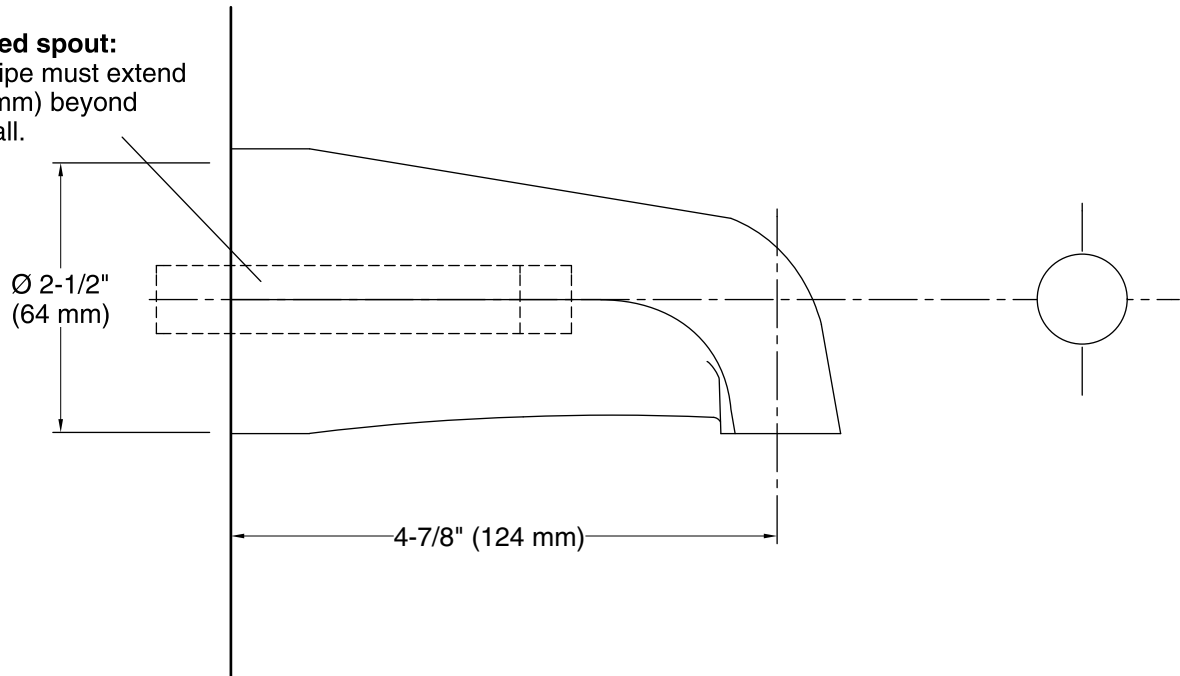

Features

- 4-7/8" non-diverter spout with 1/2" NPT connection.
- Coordinates with Coralais faucets, accessories, and showering components to complete your bathroom.

Material

- KOHLER finishes resist corrosion and tarnishing.
- Premium Metal Construction.

Color	Code	Description
	CP	Polished Chrome
	PB	Vibrant® Polished Brass
	G	Brushed Chrome
	BN	Vibrant® Brushed Nickel

For threaded spout:

1/2" NPT Pipe must extend
3-7/8" (98 mm) beyond
finished wall.

Technical Information

All product dimensions are nominal.

Notes

Install this product according to the installation guide.