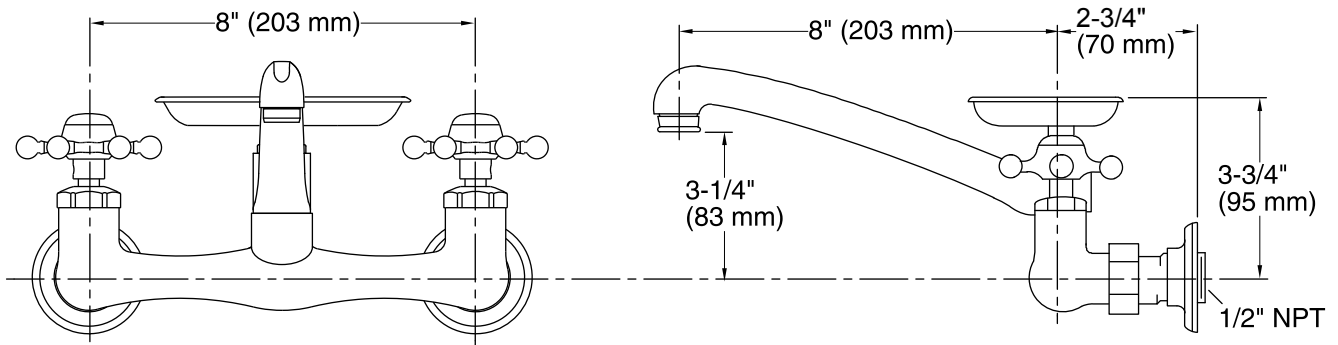

Technical Information

All product dimensions are nominal.

Faucet:

Flow rate: 1.5 gal/min (5.7 l/min)

Pressure: 60 psi (4.1 bar)

Spout:

Spout reach: 8" (203 mm)

Notes

Install this product according to the installation guide.

ADA compliant when installed to the specific requirements of these regulations.