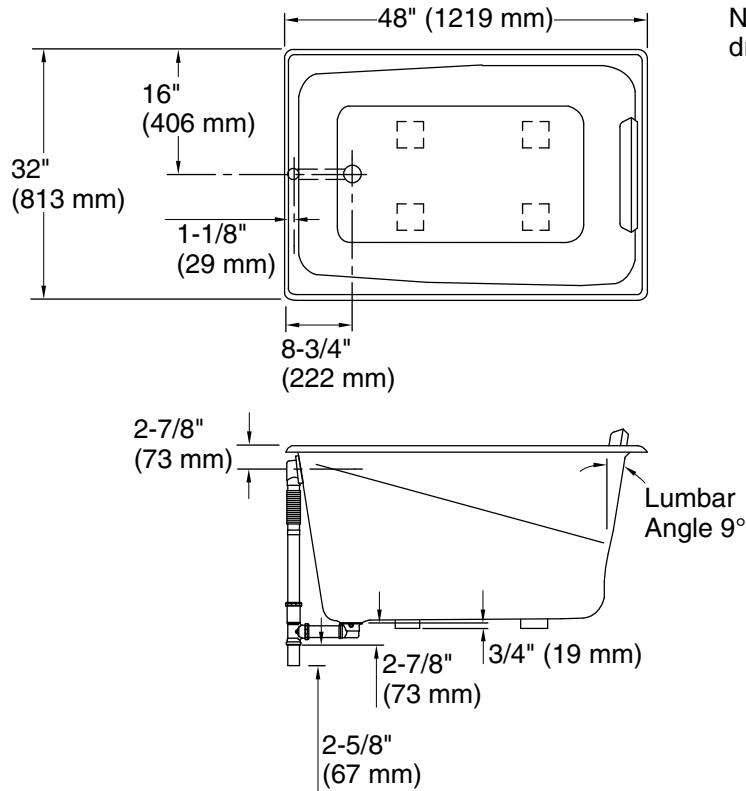

No change in measurement if connected with drain illustrated. (K-7265)