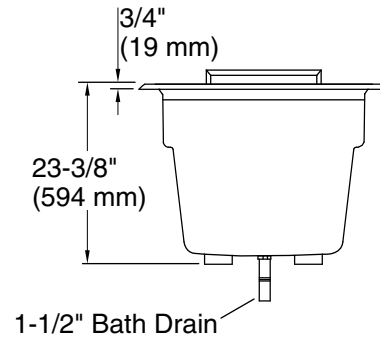

## Technical Information

All product dimensions are nominal.

Installation:	Drop-in
Drain location:	End
Basin area, bottom:	36" x 21" (914 mm x 533 mm)
Basin area, top:	42" x 26" (1067 mm x 660 mm)
Weight:	60 lbs (27.2 kg)
Minimum floor load:	61 lbs/ft <sup>2</sup> (297.8 kg/m <sup>2</sup> )
Water depth:	17-7/8" (454 mm)
Water capacity:	68 gal (257.4 L)
Cutout:	Drop-in, 46-1/2" x 30-1/2" (1181 mm x 775 mm)

## Notes

Measure your actual product for rough-in details.

Install this product according to the installation instructions.

The hot water supply should be 70% of the capacity of the bath or greater. Installations will vary.