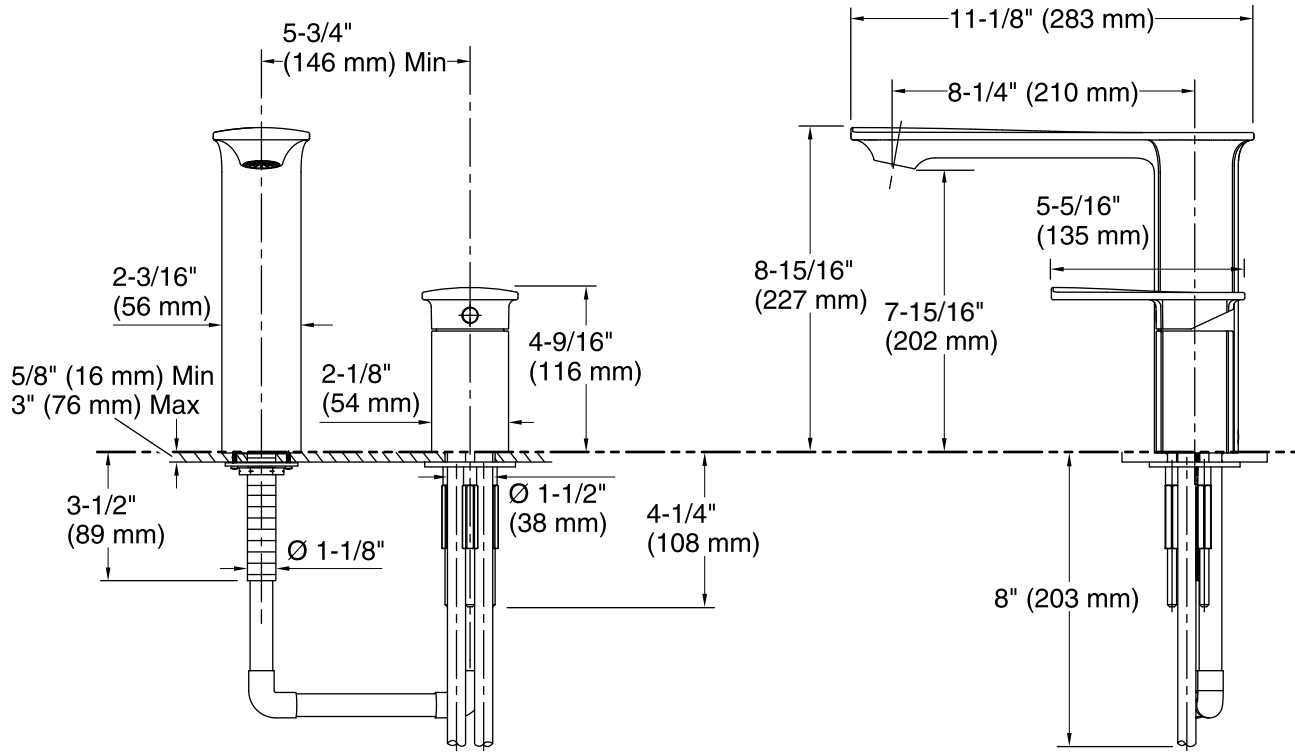

Technical Information

All product dimensions are nominal.

Notes

Install this product according to the installation guide.