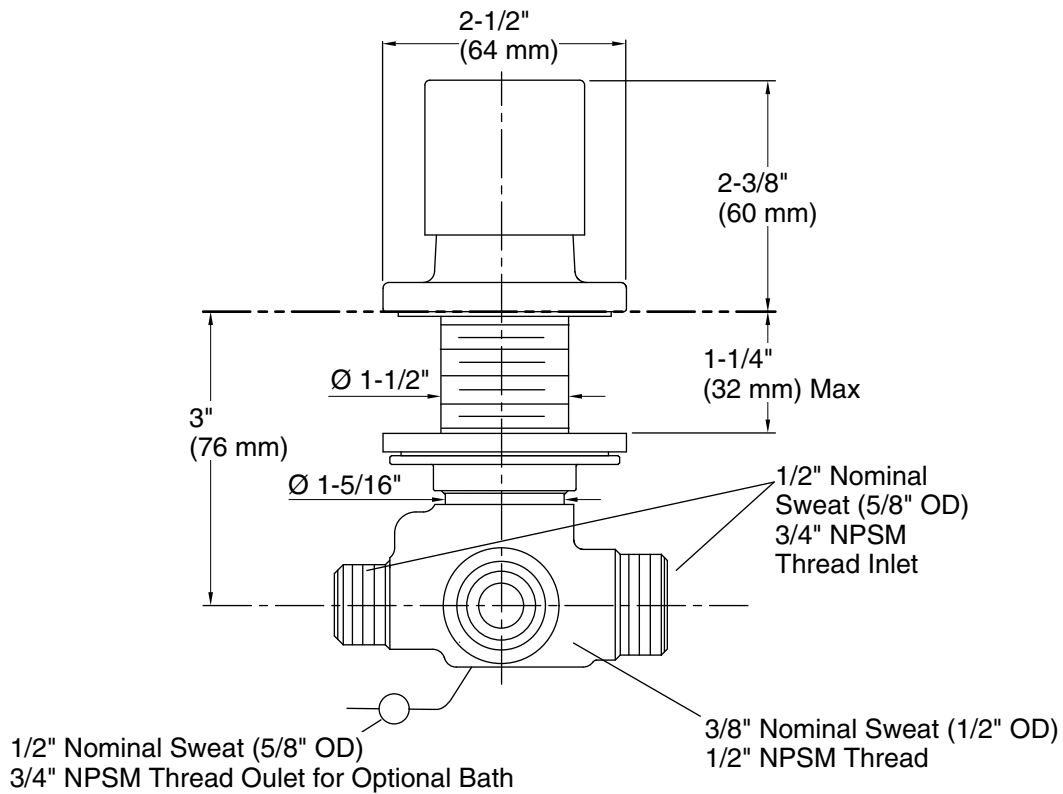

Technical Information

All product dimensions are nominal.

Notes

Install this product according to the installation guide.

Diverter valve has backflow protection.