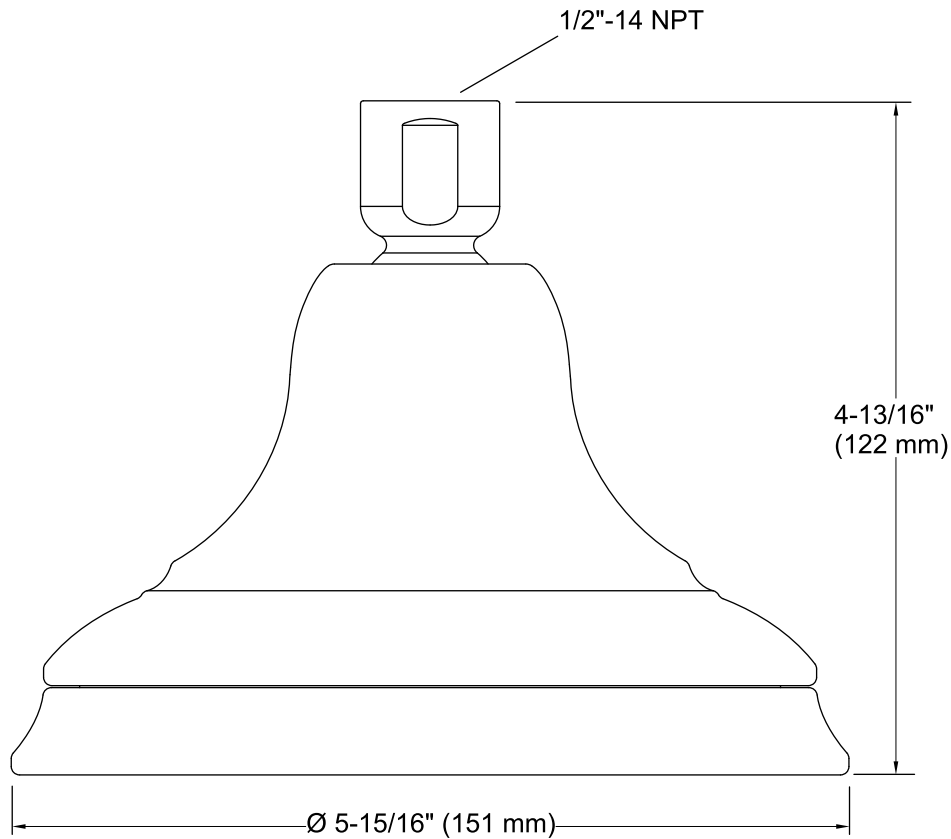

Technical Information

All product dimensions are nominal.

Showerhead/Body Spray:

Rated maximum flow: 2 gal/min (7.6 l/min)

Notes

Install this product according to the installation guide.