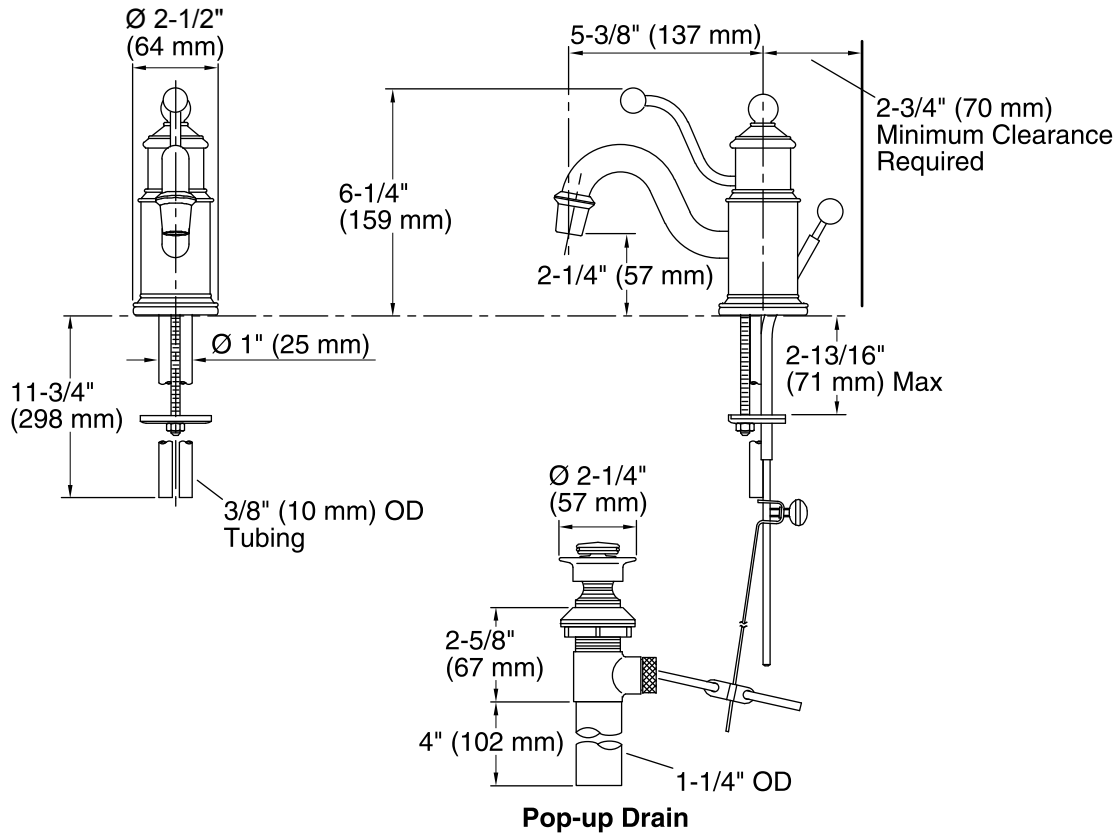

Features

- Single lever handle allows for both volume and temperature control
- KOHLER ceramic disc valves exceed industry longevity standards for a lifetime of durable performance
- Temperature memory allows faucet to be turned on and off at the temperature set during prior usage.
- 1.2 gal/min (4.5 l/min) maximum flow rate [max at 60 psi (4.1bar)]
- Includes metal Pop-up drain with lift rod and tailpiece.
- 5-3/8" (137 mm) spout reach
- Coordinates with Antique faucets, accessories, and showering components to complete your bathroom.
- Premium Metal Construction
- For single-hole installation or 4-inch centers with escutcheon plate ("optional" escutcheon plate included for three-hole drillings).
- Pre-attached flexible supply lines simplify installation
- Single-handle sink faucet for single-hole installations
- KOHLER ceramic disc valves exceed industry longevity standards two times for a lifetime of durable performance
- Solid brass construction for durability and reliability
- KOHLER finishes resist corrosion and tarnishing.
- High-temperature limit stop allows you to preset a comfortable maximum temperature to eliminate scalding
- Part of the Antique faucet collection
- 1.2 gpm (gallons per minute) flow rate.

Installation

- Bath- or deck-mount.

Optional Products/Accessories

K-14531 Escutcheon Plate

ADA **CSA B651** **OBC**

Codes/Standards

ASME A112.18.1/CSA B125.1
 NSF/ANSI 61
 NSF/ANSI 372
 All applicable US Federal and State material regulations
 DOE - Energy Policy Act 1992
 EPA WaterSense®
 California Energy Commission (CEC)
 ADA
 ICC/ANSI A117.1
 CSA B651
 OBC

Technical Information

All product dimensions are nominal.

Faucet:

Flow rate: 1.2 gal/min (4.5 l/min)

Pressure: 60 psi (4.1 bar)

Drain included: Yes

Drain tailpiece included: Yes

Spout:

Spout reach: 5-3/8" (137 mm)

Notes

Install this product according to the installation guide.

ADA, OBC, CSA B651 compliant when installed to the specific requirements of these regulations.