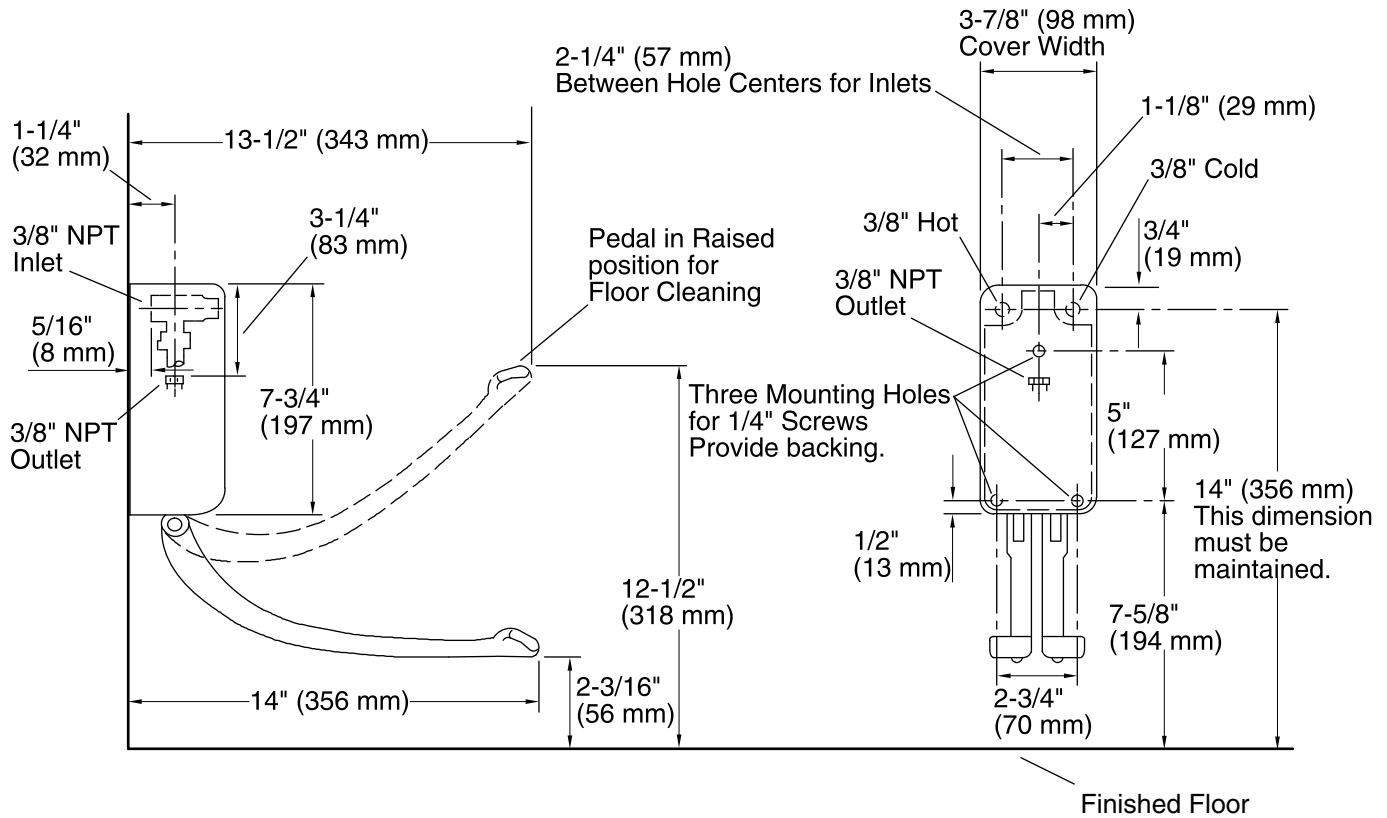

Double Wall-mount Foot Control K-13816

Features

- Double-pedal, wall-mount foot control
- Solid brass construction
- 3/8" NPT inside-threaded inlets
- Self-closing mixing valve
- Loose-key stops
- 14" hinged foot pedals

	CP	Polished Chrome
--	----	-----------------

Technical Information

All product dimensions are nominal.

Notes

Install this product according to the installation guide.