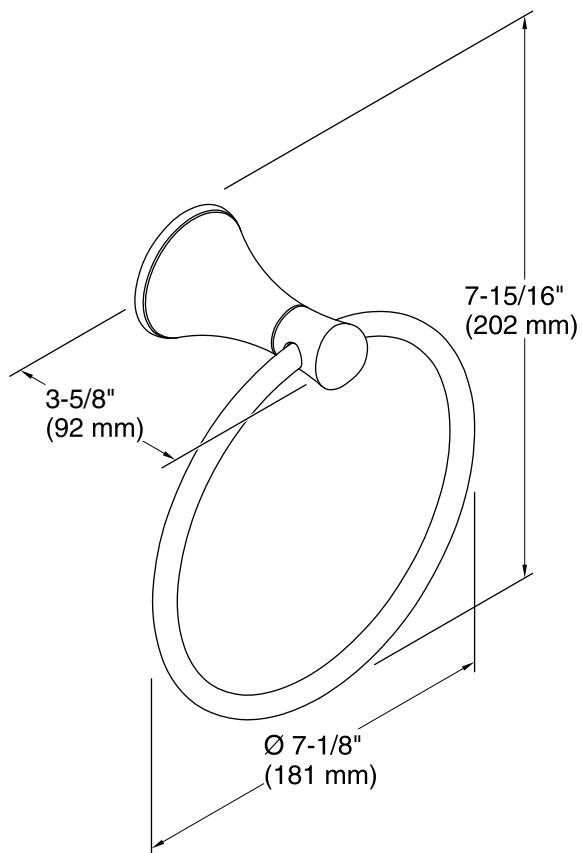

Color tiles intended for reference only.

Color	Code	Description
	CP	Polished Chrome
	PB	Vibrant® Polished Brass
	G	Brushed Chrome
	BN	Vibrant® Brushed Nickel

Technical Information

All product dimensions are nominal.