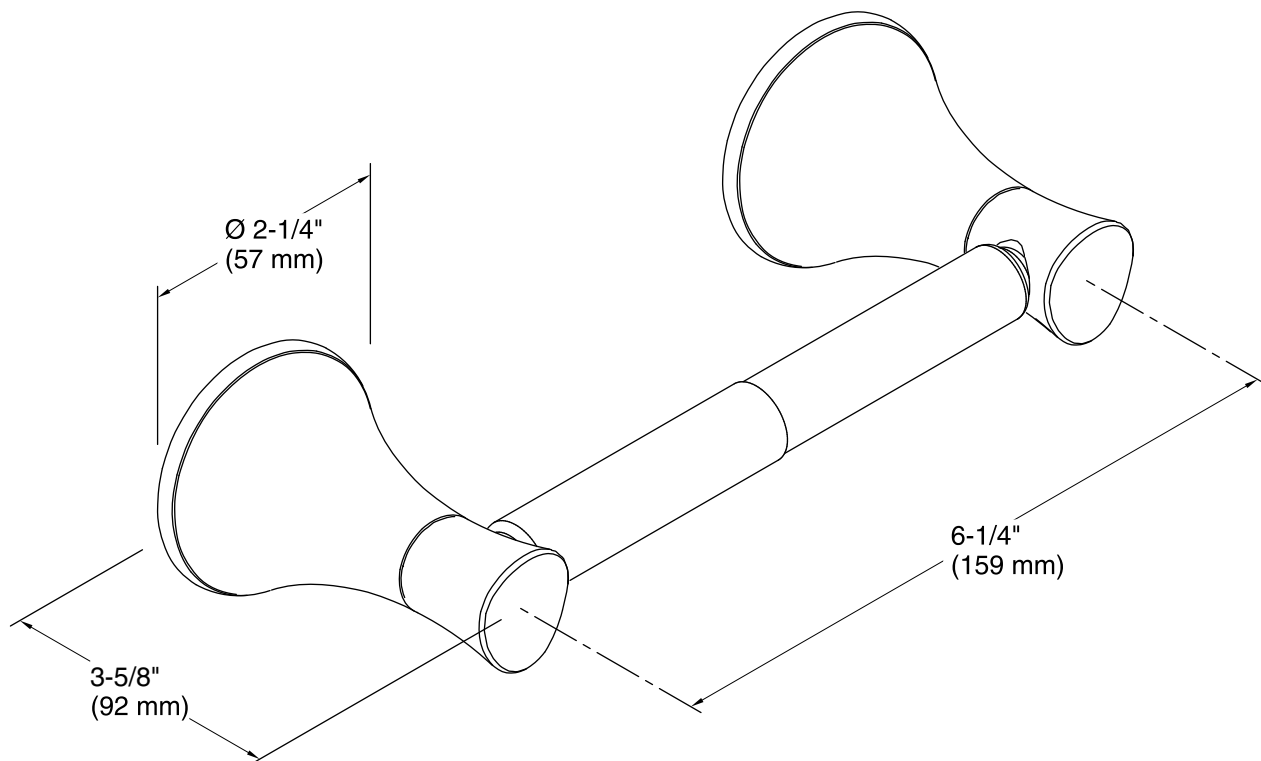

Color tiles intended for reference only.

Color	Code	Description
	CP	Polished Chrome
	PB	Vibrant® Polished Brass
	G	Brushed Chrome
	BN	Vibrant® Brushed Nickel

Technical Information

All product dimensions are nominal.