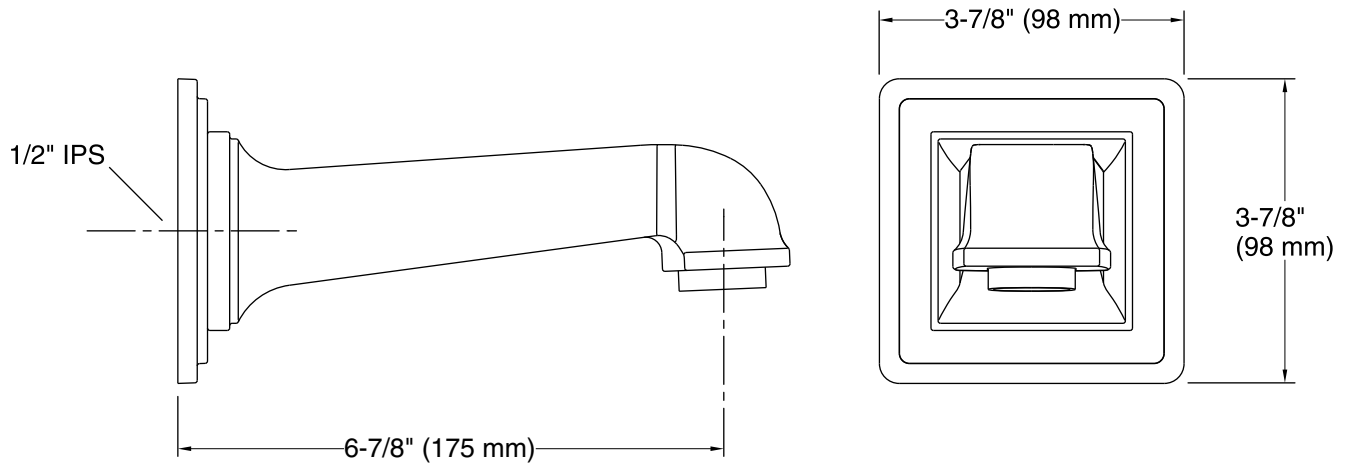

Technical Information

All product dimensions are nominal.

Drain included: No

Notes

Install this product according to the installation guide.