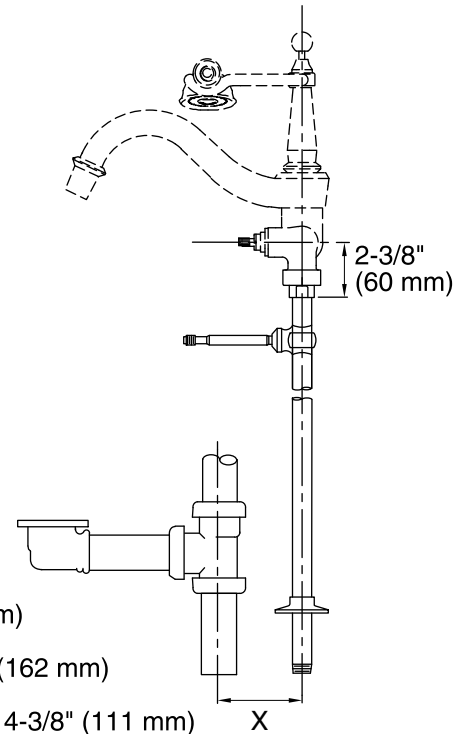

### Features

- 26" (660 mm) high floor-mount.
- One pair includes escutcheons and cross connection.
- For use with K-700 Vintage® bath.

Bath drain to faucet = X  
K-100, X = 5-7/8" (149 mm)

K-700, K-702, X = 6-3/8" (162 mm)

K-710, K-711, K-712, X = 4-3/8" (111 mm)

### Technical Information

All product dimensions are nominal.