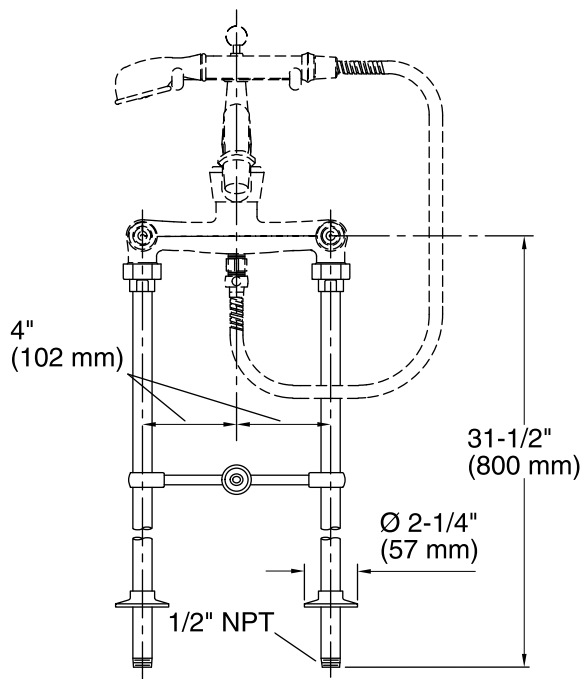

### Features

- 26" (660 mm) high floor-mount.
- One pair includes escutcheons and cross connection.
- For use with K-700 Vintage® bath.

Bath drain to faucet = X  
K-100, X = 5-7/8" (149 mm)

K-700, K-702, X = 6-3/8" (162 mm)

K-710, K-711, K-712, X = 4-3/8" (111 mm)

### Technical Information

All product dimensions are nominal.