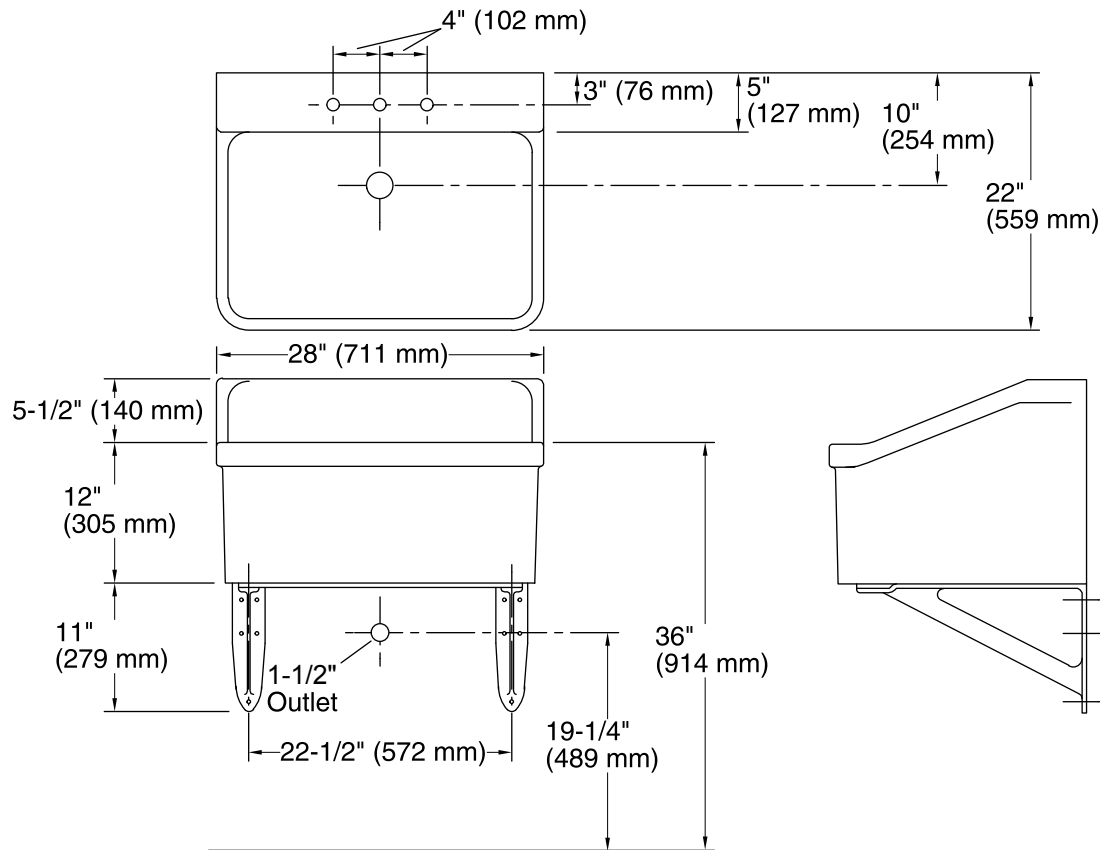

#### Features

- Three-hole faucet drilling through back ledge
- Constructed of vitreous china
- Premium material construction for durability and reliability
- 28" x 22"

### Technical Information

All product dimensions are nominal.

- Bowl configuration: Single
- Installation: Top-mount
- Bowl area (Only): Length: 26" (660 mm)  
Width: 16" (406 mm)  
Water depth: 11-1/8" (283 mm)
- Number of deck holes: 3
- Faucet hole spacing: 8" (203 mm)
- Faucet hole(s): 1-3/8" (35 mm)
- Drain hole: 2-1/4" (57 mm)