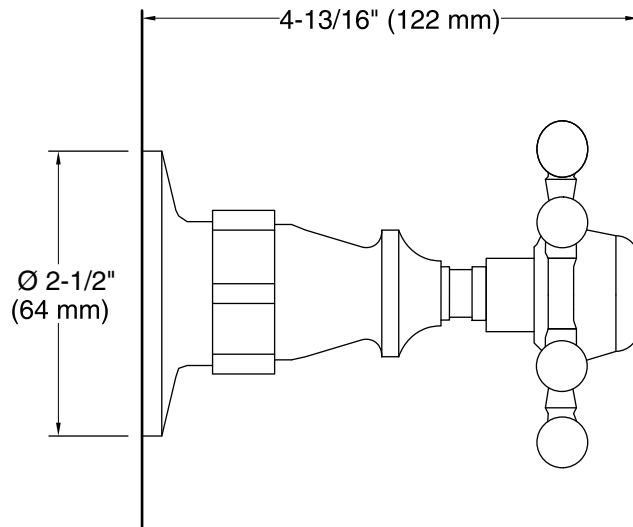

Technical Information

All product dimensions are nominal.

Notes

Install this product according to the installation guide.