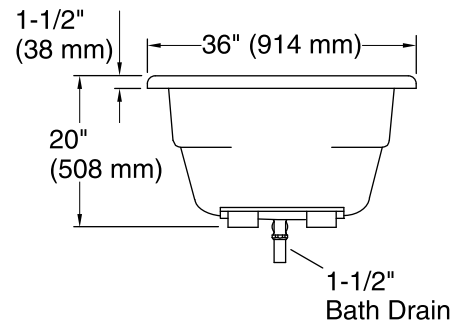

### Features

- 60"L x 36"W x 20"H
- A builder favorite designed for quick and easy installation
- Models available featuring integral apron and nailing flange
- Drop-in installation
- Constructed of acrylic
- Designed for one-person bathing
- Textured bottom surface

### Technical Information

All product dimensions are nominal.

Installation:	Drop-in
Drain location:	End
Basin area, bottom:	46" x 24" (1168 mm x 610 mm)
Basin area, top:	54" x 27" (1372 mm x 686 mm)
Weight:	62 lbs (28.1 kg)
Minimum floor load:	41 lbs/ft <sup>2</sup> (200.2 kg/m <sup>2</sup> )
Water depth:	14" (356 mm)
Water capacity:	63 gal (238.5 L)
Cutout:	Drop-in, 58" x 34" (1473 mm x 864 mm)
Minimum flat for door:	2" (50 mm)