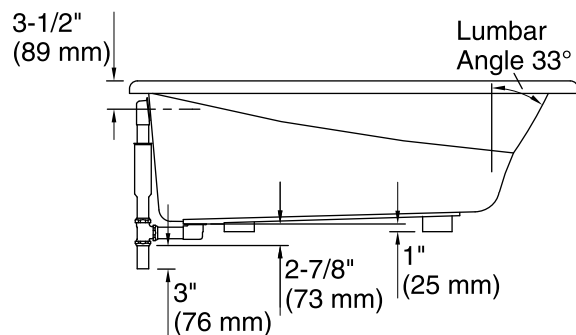

### Features

- 60"L x 36"W x 20"H
- A builder favorite designed for quick and easy installation
- Models available featuring integral apron and nailing flange
- Drop-in installation
- Constructed of acrylic
- Designed for one-person bathing
- Textured bottom surface

### Technical Information

All product dimensions are nominal.

Installation:	Drop-in
Drain location:	End
Basin area, bottom:	46" x 24" (1168 mm x 610 mm)
Basin area, top:	54" x 27" (1372 mm x 686 mm)
Weight:	62 lbs (28.1 kg)
Minimum floor load:	41 lbs/ft <sup>2</sup> (200.2 kg/m <sup>2</sup> )
Water depth:	14" (356 mm)
Water capacity:	63 gal (238.5 L)
Cutout:	Drop-in, 58" x 34" (1473 mm x 864 mm)
Minimum flat for door:	2" (50 mm)