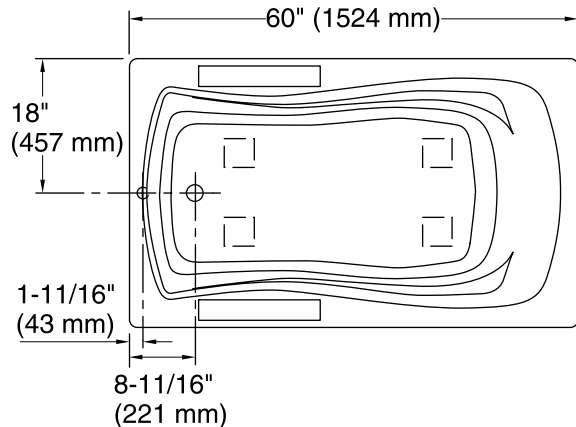

No change in measurements if connected with drain illustrated. (K-7161-AF)

Recommended Faucet Location

Technical Information

All product dimensions are nominal.

Installation:	Drop-in
Drain location:	End
Basin area, bottom:	46" x 24" (1168 mm x 610 mm)
Basin area, top:	54" x 27" (1372 mm x 686 mm)
Weight:	62 lbs (28.1 kg)
Minimum floor load:	41 lbs/ft² (200.2 kg/m²)
Water depth:	14" (356 mm)
Water capacity:	63 gal (238.5 L)
Cutout:	Drop-in, 58" x 34" (1473 mm x 864 mm)
Minimum flat for door:	2" (50 mm)

Notes

Measure your actual product for rough-in details.

Install this product according to the installation instructions.

The hot water supply should be 70% of the capacity of the bath or greater. Installations will vary.

If installing a rim-mount faucet, make sure there is no interference above or below the deck before drilling any holes.