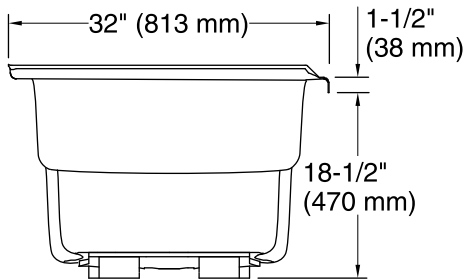

Features

- 60"L x 32"W x 20"H
- Standard-sized bath designed for quick and easy installation
- Three-wall alcove installation
- Constructed of acrylic
- Designed for one-person bathing
- Includes integral flange to simplify installation and prevent the possibility of water damage behind the wall
- Textured bottom surface

Color tiles intended for reference only.

Color	Code	Description
	0	White
	96	Biscuit
	47	Almond

No change in measurements if connected with drain illustrated. (K-7161-AF)

Technical Information

All product dimensions are nominal.

Installation:	Three-wall alcove
Drain location:	Right
Basin area, bottom:	45-1/8" x 20" (1146 mm x 508 mm)
Basin area, top:	53" x 23" (1346 mm x 584 mm)
Weight:	80 lbs (36.3 kg)
Minimum floor load:	48 lbs/ft ² (234.4 kg/m ²)
Water depth:	14-1/2" (368 mm)
Water capacity:	64 gal (242.3 L)
Minimum flat for door:	2-3/8" (60 mm)