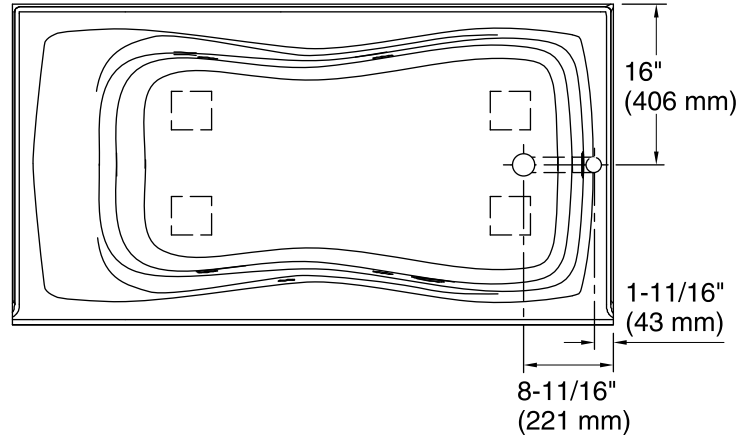

Features

- 60"L x 32"W x 20"H
- Standard-sized bath designed for quick and easy installation
- Three-wall alcove installation
- Constructed of acrylic
- Designed for one-person bathing
- Includes integral flange to simplify installation and prevent the possibility of water damage behind the wall
- Textured bottom surface

Color tiles intended for reference only.

Color	Code	Description
	0	White
	96	Biscuit
	47	Almond

No change in measurements if connected with drain illustrated. (K-7161-AF)

Technical Information

All product dimensions are nominal.

Installation:	Three-wall alcove
Drain location:	Right
Basin area, bottom:	45-1/8" x 20" (1146 mm x 508 mm)
Basin area, top:	53" x 23" (1346 mm x 584 mm)
Weight:	80 lbs (36.3 kg)
Minimum floor load:	48 lbs/ft ² (234.4 kg/m ²)
Water depth:	14-1/2" (368 mm)
Water capacity:	64 gal (242.3 L)
Minimum flat for door:	2-3/8" (60 mm)