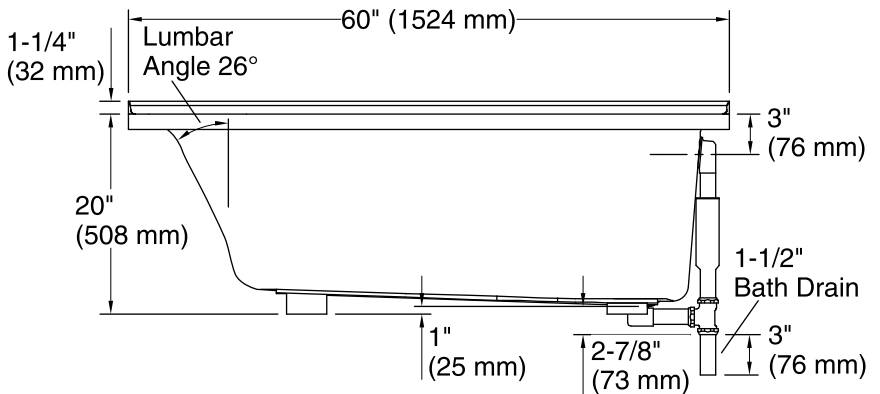

Features

- 60"L x 32"W x 20"H
- Standard-sized bath designed for quick and easy installation
- Three-wall alcove installation
- Constructed of acrylic
- Designed for one-person bathing
- Includes integral flange to simplify installation and prevent the possibility of water damage behind the wall
- Textured bottom surface

Color tiles intended for reference only.

Color	Code	Description
	0	White
	96	Biscuit
	47	Almond

No change in measurements if connected with drain illustrated. (K-7161-AF)

Technical Information

All product dimensions are nominal.

Installation:	Three-wall alcove
Drain location:	Right
Basin area, bottom:	45-1/8" x 20" (1146 mm x 508 mm)
Basin area, top:	53" x 23" (1346 mm x 584 mm)
Weight:	80 lbs (36.3 kg)
Minimum floor load:	48 lbs/ft ² (234.4 kg/m ²)
Water depth:	14-1/2" (368 mm)
Water capacity:	64 gal (242.3 L)
Minimum flat for door:	2-3/8" (60 mm)