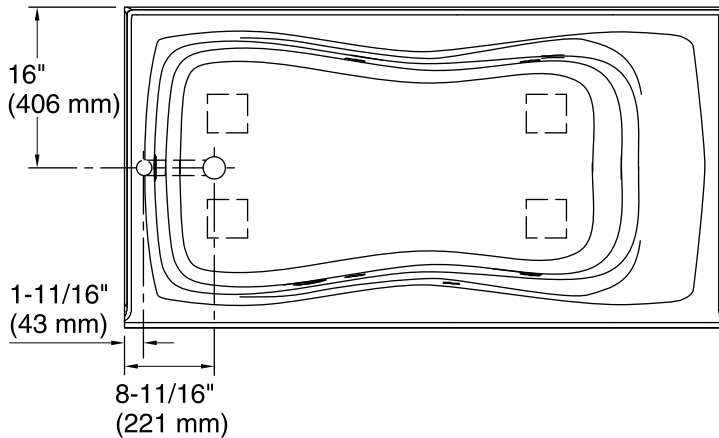

Features

- 60"L x 32"W x 20"H
- Standard-sized bath designed for quick and easy installation
- Three-wall alcove installation
- Constructed of acrylic
- Designed for one-person bathing
- Includes integral flange to simplify installation and prevent the possibility of water damage behind the wall
- Textured bottom surface

Color tiles intended for reference only.

Color	Code	Description
	0	White
	96	Biscuit
	47	Almond

No change in measurements if connected with drain illustrated. (K-7161-AF)

Integral Flange Detail

Technical Information

All product dimensions are nominal.

Installation:	Three-wall alcove
Drain location:	Left
Basin area, bottom:	45-1/8" x 20" (1146 mm x 508 mm)
Basin area, top:	53" x 23" (1346 mm x 584 mm)
Weight:	80 lbs (36.3 kg)
Minimum floor load:	48 lbs/ft ² (234.4 kg/m ²)
Water depth:	14-1/2" (368 mm)
Water capacity:	64 gal (242.3 L)
Minimum flat for door:	2-3/8" (60 mm)