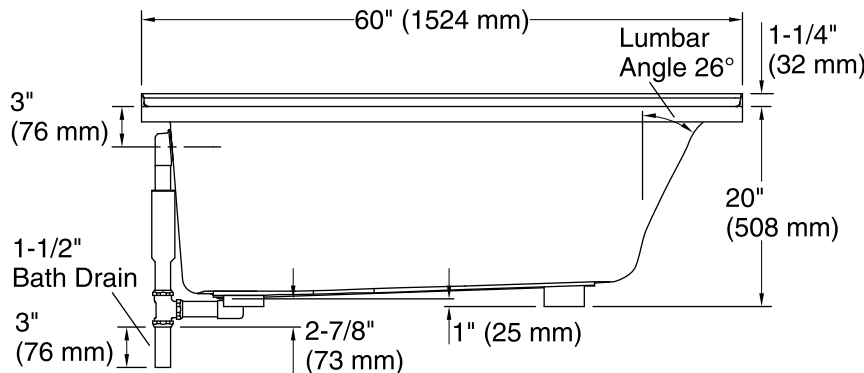

Features

- 60"L x 32"W x 20"H
- Standard-sized bath designed for quick and easy installation
- Three-wall alcove installation
- Constructed of acrylic
- Designed for one-person bathing
- Includes integral flange to simplify installation and prevent the possibility of water damage behind the wall
- Textured bottom surface

Color tiles intended for reference only.

Color	Code	Description
	0	White
	96	Biscuit
	47	Almond

No change in measurements if connected with drain illustrated. (K-7161-AF)

Integral Flange Detail

Technical Information

All product dimensions are nominal.

Installation:	Three-wall alcove
Drain location:	Left
Basin area, bottom:	45-1/8" x 20" (1146 mm x 508 mm)
Basin area, top:	53" x 23" (1346 mm x 584 mm)
Weight:	80 lbs (36.3 kg)
Minimum floor load:	48 lbs/ft ² (234.4 kg/m ²)
Water depth:	14-1/2" (368 mm)
Water capacity:	64 gal (242.3 L)
Minimum flat for door:	2-3/8" (60 mm)

Notes

Measure your actual product for rough-in details.

Install this product according to the installation instructions.

The hot water supply should be 70% of the capacity of the bath or greater. Installations will vary.