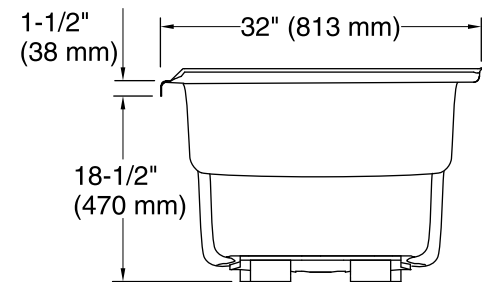

Features

- 60"L x 32"W x 20"H
- Standard-sized bath designed for quick and easy installation
- Three-wall alcove installation
- Constructed of acrylic
- Designed for one-person bathing
- Includes integral flange to simplify installation and prevent the possibility of water damage behind the wall
- Textured bottom surface

Color tiles intended for reference only.

Color	Code	Description
	0	White
	96	Biscuit
	47	Almond

No change in measurements if connected with drain illustrated. (K-7161-AF)

Integral Flange Detail

Technical Information

All product dimensions are nominal.

Installation:	Three-wall alcove
Drain location:	Left
Basin area, bottom:	45-1/8" x 20" (1146 mm x 508 mm)
Basin area, top:	53" x 23" (1346 mm x 584 mm)
Weight:	80 lbs (36.3 kg)
Minimum floor load:	48 lbs/ft ² (234.4 kg/m ²)
Water depth:	14-1/2" (368 mm)
Water capacity:	64 gal (242.3 L)
Minimum flat for door:	2-3/8" (60 mm)

Notes

Measure your actual product for rough-in details.

Install this product according to the installation instructions.

The hot water supply should be 70% of the capacity of the bath or greater. Installations will vary.