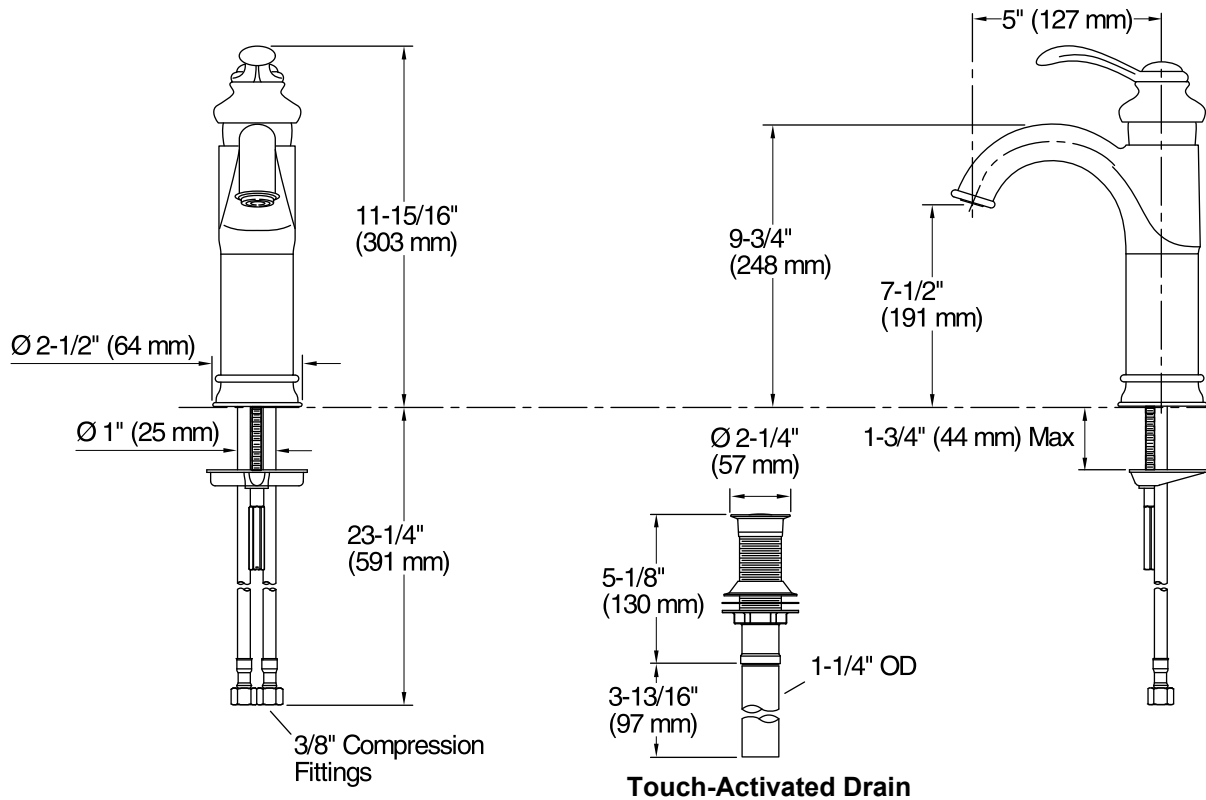

### Features

- Single lever handle allows for both volume and temperature control
- 5" (127 mm) spout reach.
- 1.2 gal/min (4.5 l/min) maximum flow rate [max at 60 psi (4.1 bar)]
- Includes touch activated drain with 1-1/4" tailpiece.
- Temperature memory allows faucet to be turned on and off at any temperature setting.
- KOHLER ceramic disc valves exceed industry longevity standards for a lifetime of durable performance
- Ideal for vessel sink applications
- Coordinates with Fairfax faucets, accessories, and showering components to complete your bathroom.

### Installation

- Single-hole mounting
- Pre-attached flexible supply lines simplify installation

### Technical Information

All product dimensions are nominal.

#### Spout:

Spout reach: 5" (127 mm)