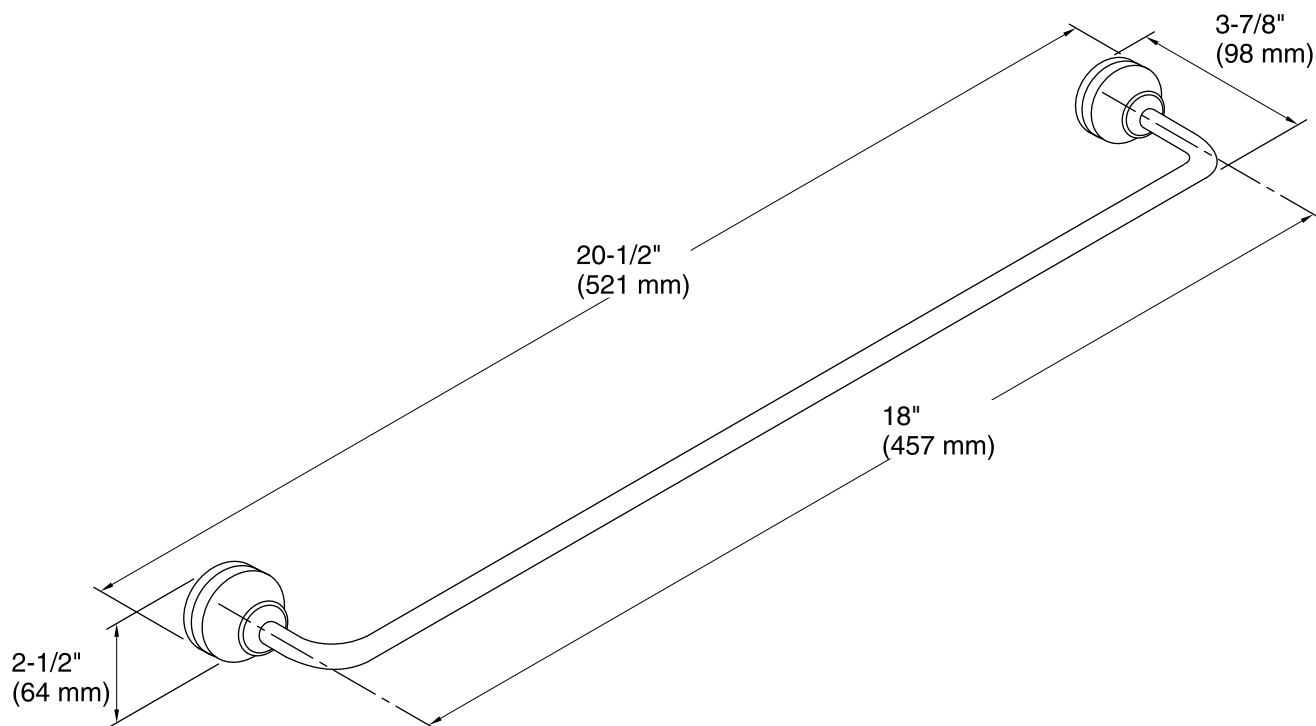

Color tiles intended for reference only.

Color	Code	Description
	CP	Polished Chrome
	PB	Vibrant® Polished Brass
	BN	Vibrant® Brushed Nickel
	2BZ	Oil-Rubbed Bronze

Technical Information

All product dimensions are nominal.