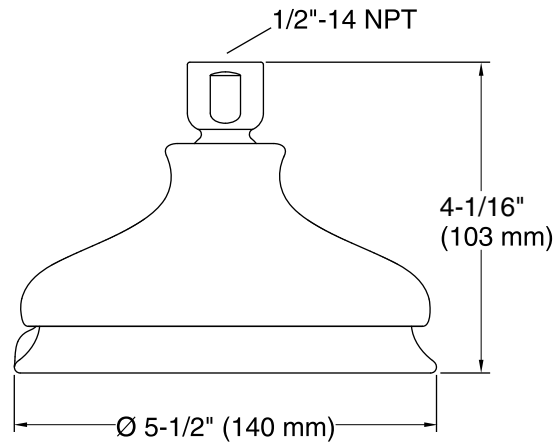

**Technical Information**

All product dimensions are nominal.

Drain included: No

**Showerhead/Body Spray:**

Rated maximum flow: 2.5 gal/min (9.5 l/min)

Pressure: 80 psi (5.5 bar)

**Notes**

Install this product according to the installation guide.