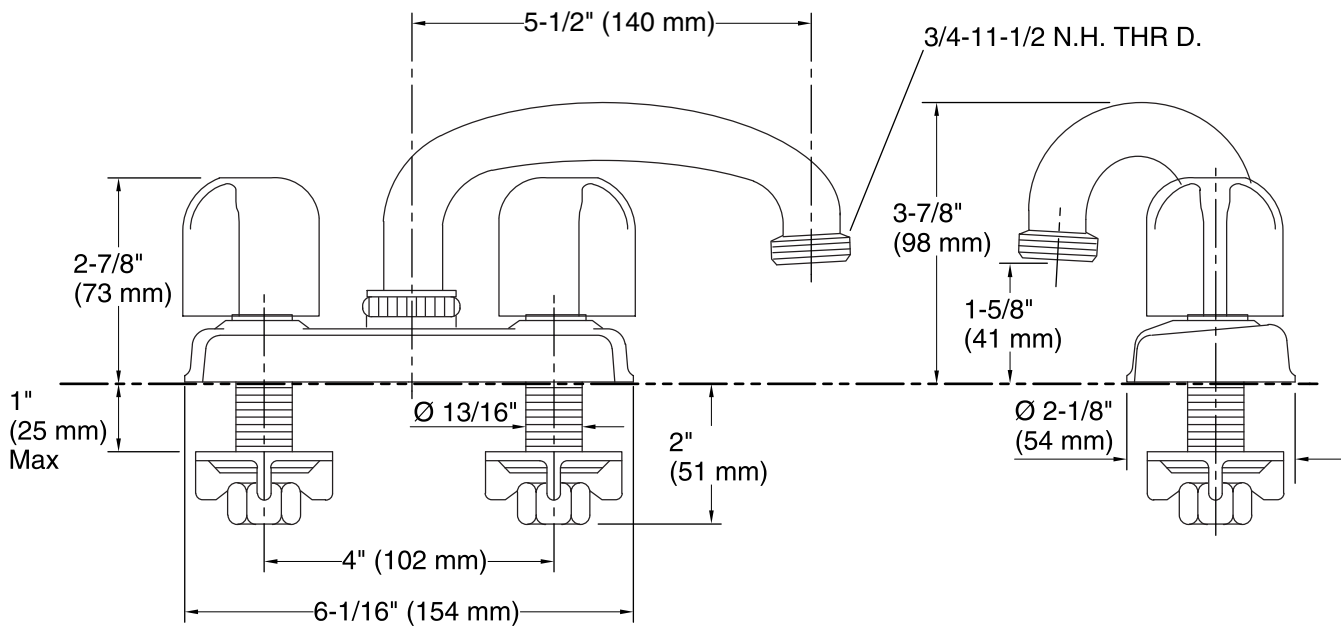

Features

- For 4" (102 mm) centers.
- Compression valves.
- 5-1/2" (140 mm) threaded swing spout for hose connection.
- Metal blade handles.

Material

- Brass construction.
- Brass valve bodies.

ADA

Codes/Standards

■ CP Polished Chrome

Technical Information

All product dimensions are nominal.

Notes

Install this product according to the installation instructions.

ADA compliant when installed to the specific requirements of these regulations.