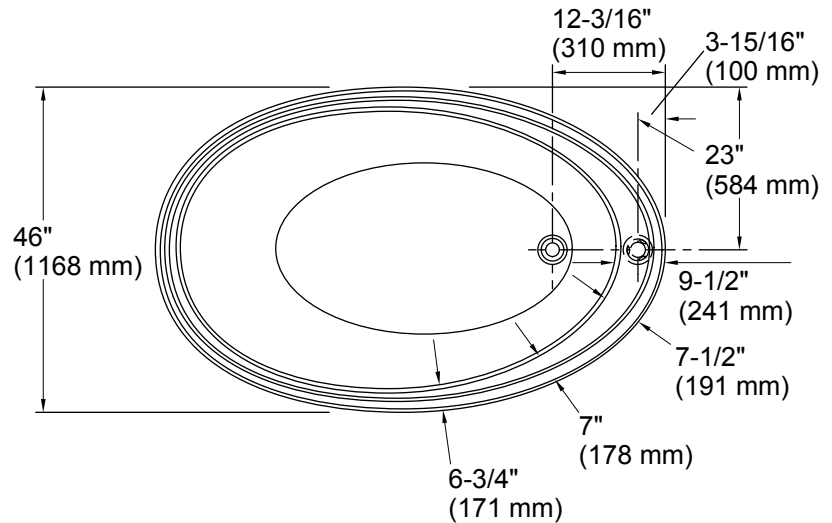

Features

- Generous 6-foot length provides an incredibly spacious bathing area.
- Overflow channel for deep soak.
- Coordinates with other products in the Purist collection.

Material

- Acrylic

Installation

Color tiles intended for reference only.

Color	Code	Description
	0	White
	96	Biscuit
	47	Almond

No change in measurements if connected with drain illustrated. (K-7273)

Technical Information

All product dimensions are nominal.

Installation:	Drop-in, Under-mount
Drain location:	End
Basin area, bottom:	45" x 25-1/2" (1143 mm x 648 mm)
Basin area, top:	63" x 31-1/2" (1600 mm x 800 mm)
Weight:	115 lbs (52.2 kg)
Minimum floor load:	48 lbs/ft ² (234.4 kg/m ²)
Water depth:	21" (533 mm)
Water capacity:	115 gal (435.3 L)
Template:	Top-mount/Under-mount, 1016369-7, required, included