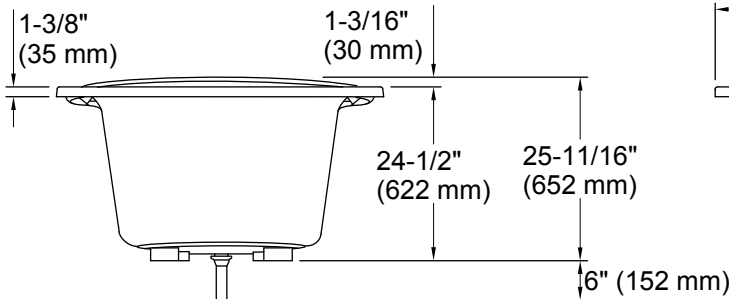

Features

- Generous 6-foot length provides an incredibly spacious bathing area.
- Overflow channel for deep soak.
- Coordinates with other products in the Purist collection.

Material

- Acrylic

Installation

Color tiles intended for reference only.

Color	Code	Description
	0	White
	96	Biscuit
	47	Almond

No change in measurements if connected with drain illustrated. (K-7273)

Technical Information

All product dimensions are nominal.

Installation:	Drop-in, Under-mount
Drain location:	End
Basin area, bottom:	45" x 25-1/2" (1143 mm x 648 mm)
Basin area, top:	63" x 31-1/2" (1600 mm x 800 mm)
Weight:	115 lbs (52.2 kg)
Minimum floor load:	48 lbs/ft ² (234.4 kg/m ²)
Water depth:	21" (533 mm)
Water capacity:	115 gal (435.3 L)
Template:	Top-mount/Under-mount, 1016369-7, required, included