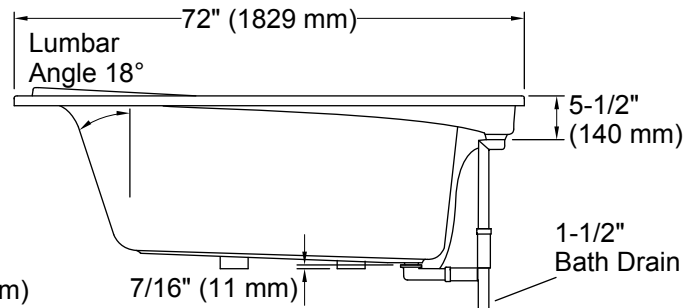

Features

- Generous 6-foot length provides an incredibly spacious bathing area.
- Overflow channel for deep soak.
- Coordinates with other products in the Purist collection.

Material

- Acrylic

Installation

Color tiles intended for reference only.

Color	Code	Description
	0	White
	96	Biscuit
	47	Almond

No change in measurements if connected with drain illustrated. (K-7273)

Technical Information

All product dimensions are nominal.

Installation:	Drop-in, Under-mount
Drain location:	End
Basin area, bottom:	45" x 25-1/2" (1143 mm x 648 mm)
Basin area, top:	63" x 31-1/2" (1600 mm x 800 mm)
Weight:	115 lbs (52.2 kg)
Minimum floor load:	48 lbs/ft ² (234.4 kg/m ²)
Water depth:	21" (533 mm)
Water capacity:	115 gal (435.3 L)
Template:	Top-mount/Under-mount, 1016369-7, required, included