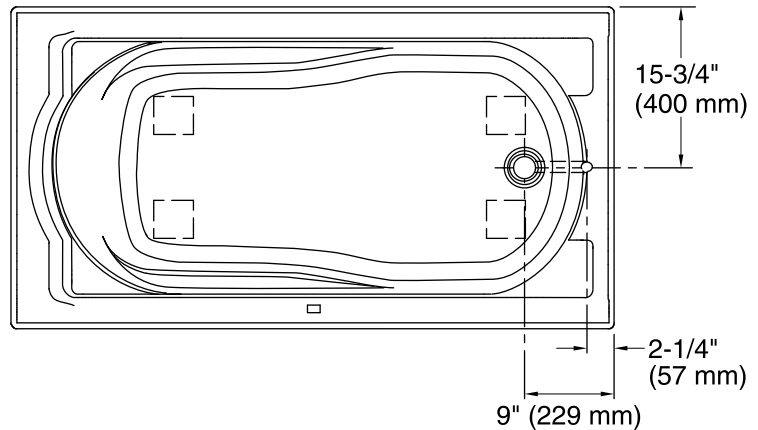

Color	Code	Description
	0	White
	96	Biscuit
	47	Almond
	NY	Dune
	G9	Sandbar

No change in measurements if connected with drain illustrated. (K-7161-AF)

Technical Information

All product dimensions are nominal.

Installation:	Three-wall alcove
Drain location:	Right
Basin area, bottom:	42" x 20" (1067 mm x 508 mm)
Basin area, top:	51" x 24" (1295 mm x 610 mm)
Weight:	80 lbs (36.3 kg)
Minimum floor load:	41 lbs/ft ² (200.2 kg/m ²)
Water depth:	14" (356 mm)
Water capacity:	60 gal (227.1 L)
Minimum flat for door:	2-1/2" (64 mm)