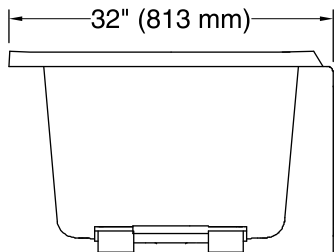

Color	Code	Description
	0	White
	96	Biscuit
	47	Almond
	NY	Dune
	G9	Sandbar

No change in measurements if connected with drain illustrated. (K-7161-AF)

Technical Information

All product dimensions are nominal.

Installation:	Three-wall alcove
Drain location:	Right
Basin area, bottom:	42" x 20" (1067 mm x 508 mm)
Basin area, top:	51" x 24" (1295 mm x 610 mm)
Weight:	80 lbs (36.3 kg)
Minimum floor load:	41 lbs/ft ² (200.2 kg/m ²)
Water depth:	14" (356 mm)
Water capacity:	60 gal (227.1 L)
Minimum flat for door:	2-1/2" (64 mm)