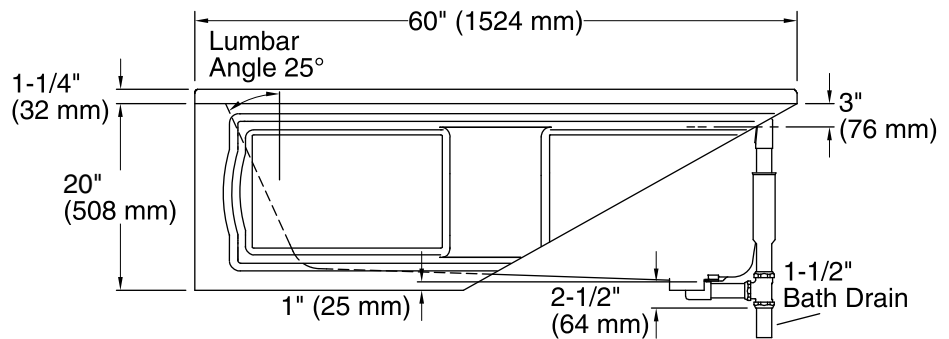

Color	Code	Description
	0	White
	96	Biscuit
	47	Almond
	NY	Dune
	G9	Sandbar

No change in measurements if connected with drain illustrated. (K-7161-AF)

Technical Information

All product dimensions are nominal.

Installation:	Three-wall alcove
Drain location:	Right
Basin area, bottom:	42" x 20" (1067 mm x 508 mm)
Basin area, top:	51" x 24" (1295 mm x 610 mm)
Weight:	80 lbs (36.3 kg)
Minimum floor load:	41 lbs/ft ² (200.2 kg/m ²)
Water depth:	14" (356 mm)
Water capacity:	60 gal (227.1 L)
Minimum flat for door:	2-1/2" (64 mm)