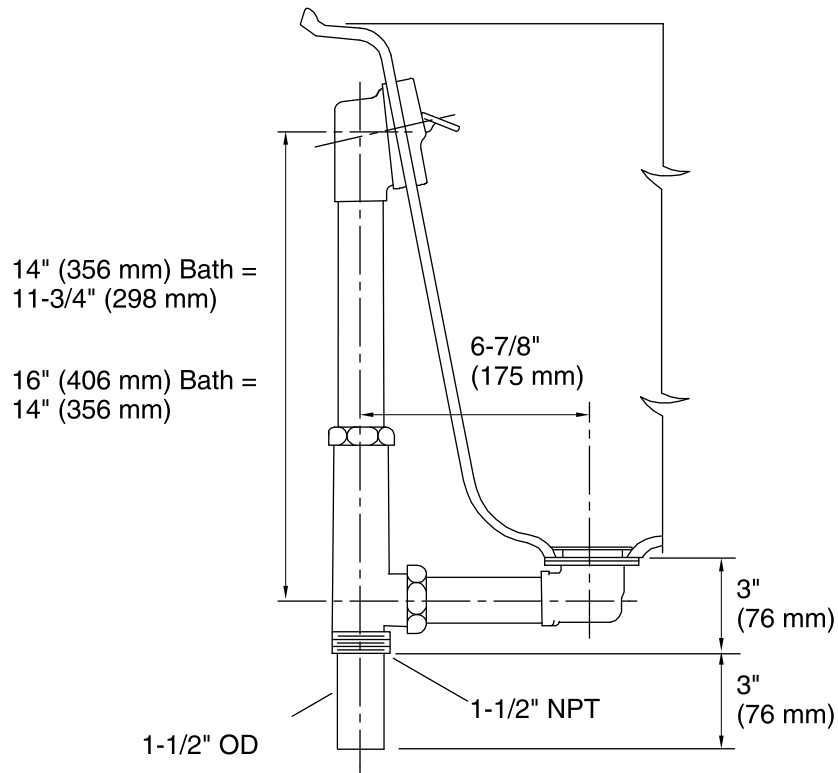

Features

- Adjustable trip lever pop-up drain.
- 1-1/2" connection.
- Removable grid strainer.

Material

- Brass tailpiece.
- 17-gauge brass construction.

Installation

- For 14" (356 mm) -16" (406 mm) deep bath installations.
- For through-the-floor installations.

Technical Information

All product dimensions are nominal.

Notes

Install this product according to the installation instructions.