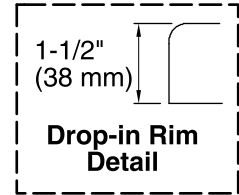

Recommended faucet area

Pump/Control Access
20" (508 mm) W x 15" (381 mm) H

Required Electrical Service

One dedicated circuit required, protected with Class A Ground-Fault Circuit-Interrupter (GFCI). Outside North America, this device may be known as a Residual Current Device (RCD).

Pump: 120 V, 15 A, 60 Hz

Technical Information

All product dimensions are nominal.

Installation:	Drop-in
Drain location:	End
Basin area, bottom:	55-1/4" x 23-1/2" (1403 mm x 597 mm)
Basin area, top:	64-1/2" x 32" (1638 mm x 813 mm)
Weight:	112 lbs (50.8 kg)
Minimum floor load:	37 lbs/ft ² (180.6 kg/m ²)
Water depth:	15" (381 mm)
Water capacity:	75 gal (283.9 L)
Template:	Drop-in, 1042557-7, required, included
Electrical component rating:	Pump: 120 V, 7.5 A, 60 Hz
Pump speed:	Single