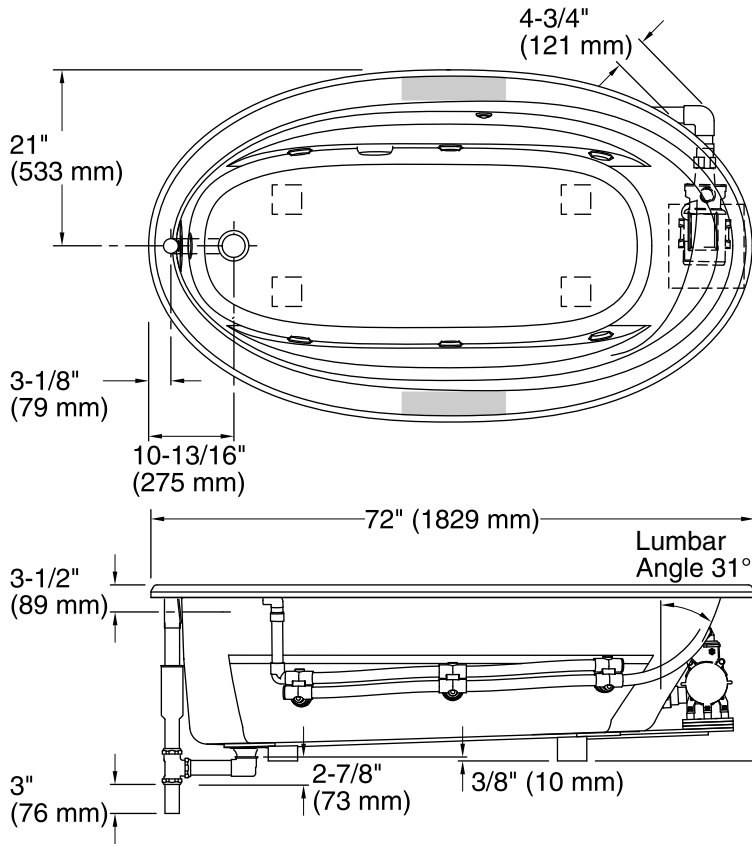

No change in measurements if connected with drain illustrated. (K-11677)

Recommended faucet area

Pump/Control Access
20" (508 mm) W x 15" (381 mm) H

Required Electrical Service

One dedicated circuit required, protected with Class A Ground-Fault Circuit-Interrupter (GFCI). Outside North America, this device may be known as a Residual Current Device (RCD).

Pump: 120 V, 15 A, 60 Hz

Technical Information

All product dimensions are nominal.

Installation:	Drop-in
Drain location:	End
Basin area, bottom:	55-1/4" x 23-1/2" (1403 mm x 597 mm)
Basin area, top:	64-1/2" x 32" (1638 mm x 813 mm)
Weight:	112 lbs (50.8 kg)
Minimum floor load:	37 lbs/ft² (180.6 kg/m²)
Water depth:	15" (381 mm)
Water capacity:	75 gal (283.9 L)
Template:	Drop-in, 1042557-7, required, included
Electrical component rating:	Pump: 120 V, 7.5 A, 60 Hz
Pump speed:	Single

Notes

Measure your actual product for rough-in details. Install this product according to the installation instructions.

The hot water supply should be 70% of the capacity of the bath or greater. Installations will vary.