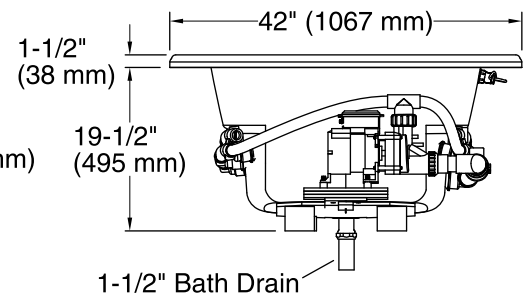

Recommended faucet area

Pump/Control Access
20" (508 mm) W x 15" (381 mm) H

Required Electrical Service

One dedicated circuit required, protected with Class A Ground-Fault Circuit-Interrupter (GFCI). Outside North America, this device may be known as a Residual Current Device (RCD).

Pump: 120 V, 15 A, 60 Hz

Technical Information

All product dimensions are nominal.

Installation:	Drop-in
Drain location:	End
Basin area, bottom:	55-1/4" x 23-1/2" (1403 mm x 597 mm)
Basin area, top:	64-1/2" x 32" (1638 mm x 813 mm)
Weight:	112 lbs (50.8 kg)
Minimum floor load:	37 lbs/ft ² (180.6 kg/m ²)
Water depth:	15" (381 mm)
Water capacity:	75 gal (283.9 L)
Template:	Drop-in, 1042557-7, required, included
Electrical component rating:	Pump: 120 V, 7.5 A, 60 Hz
Pump speed:	Single