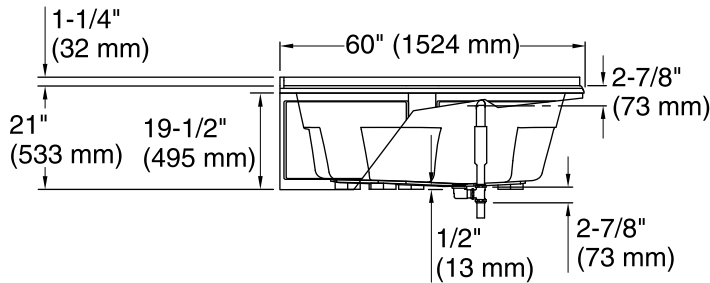

Available Colors/Finishes

Color tiles intended for reference only.

Color	Code	Description
-------	------	-------------

	0	White
	96	Biscuit

No change in measurements if connected with drain illustrated. (K-11677)

 Recommended Faucet Location

Access Panel
20" (508 mm) W x
15" (381 mm) L

Technical Information

All product dimensions are nominal.

Installation:	Corner
Drain location:	Center
Basin area, bottom:	52" x 38-3/4" (1321 mm x 984 mm)
Basin area, top:	61" x 46-1/4" (1549 mm x 1175 mm)
Weight:	118 lbs (53.5 kg)
Minimum floor load:	35 lbs/ft ² (170.9 kg/m ²)
Water depth:	15" (381 mm)
Water capacity:	96 gal (363.4 L)