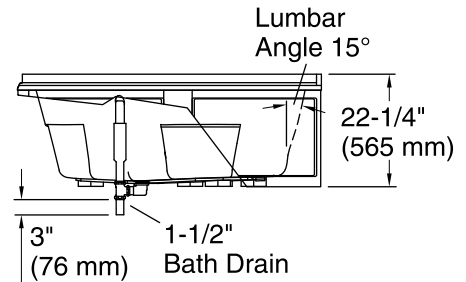

Features

- Corner layout minimizes footprint without compromising bathing area.
- Spacious design accommodates up to two bathers.
- Molded lumbar supports and armrests offer extra comfort while bathing.
- Integral flange helps prevent water from seeping behind wall and simplifies installation.
- Integral apron.
- Center drain.

Available Colors/Finishes

Color tiles intended for reference only.

Color	Code	Description
-------	------	-------------

	0	White
	96	Biscuit

No change in measurements if connected with drain illustrated. (K-11677)

 Recommended Faucet Location

Access Panel
20" (508 mm) W x
15" (381 mm) L

Technical Information

All product dimensions are nominal.

Installation:	Corner
Drain location:	Center
Basin area, bottom:	52" x 38-3/4" (1321 mm x 984 mm)
Basin area, top:	61" x 46-1/4" (1549 mm x 1175 mm)
Weight:	118 lbs (53.5 kg)
Minimum floor load:	35 lbs/ft ² (170.9 kg/m ²)
Water depth:	15" (381 mm)
Water capacity:	96 gal (363.4 L)