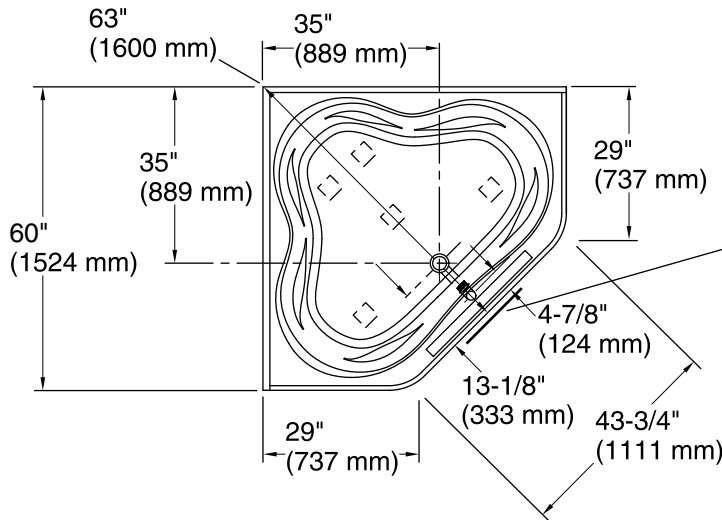

Features

- Corner layout minimizes footprint without compromising bathing area.
- Spacious design accommodates up to two bathers.
- Molded lumbar supports and armrests offer extra comfort while bathing.
- Integral flange helps prevent water from seeping behind wall and simplifies installation.
- Integral apron.
- Center drain.

Available Colors/Finishes

Color tiles intended for reference only.

Color	Code	Description
-------	------	-------------

	0	White
	96	Biscuit

No change in measurements if connected with drain illustrated. (K-11677)

 Recommended Faucet Location

Access Panel
20" (508 mm) W x
15" (381 mm) L

Technical Information

All product dimensions are nominal.

Installation:	Corner
Drain location:	Center
Basin area, bottom:	52" x 38-3/4" (1321 mm x 984 mm)
Basin area, top:	61" x 46-1/4" (1549 mm x 1175 mm)
Weight:	118 lbs (53.5 kg)
Minimum floor load:	35 lbs/ft ² (170.9 kg/m ²)
Water depth:	15" (381 mm)
Water capacity:	96 gal (363.4 L)

Notes

Measure your actual product for rough-in details. Install this product according to the installation instructions.

The hot water supply should be 70% of the capacity of the bath or greater. Installations will vary.