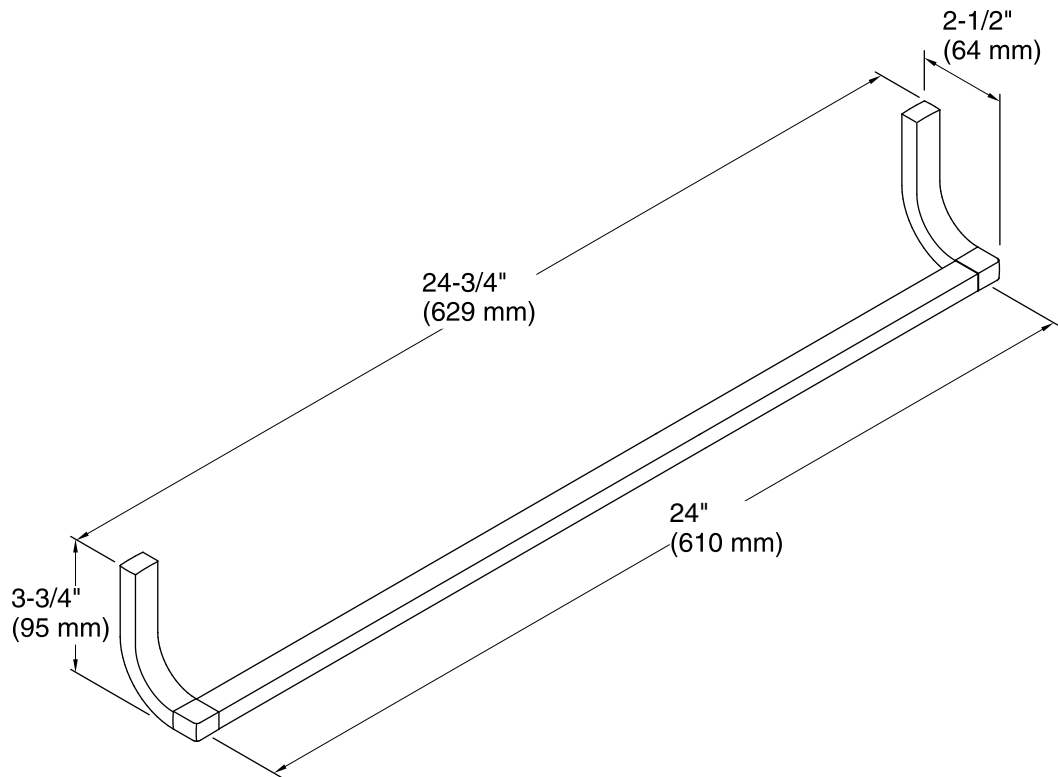

Available Colors/Finishes

Color tiles intended for reference only.

Color	Code	Description
	CP	Polished Chrome
	SN	Vibrant® Polished Nickel
	BN	Vibrant® Brushed Nickel

Technical Information

All product dimensions are nominal.