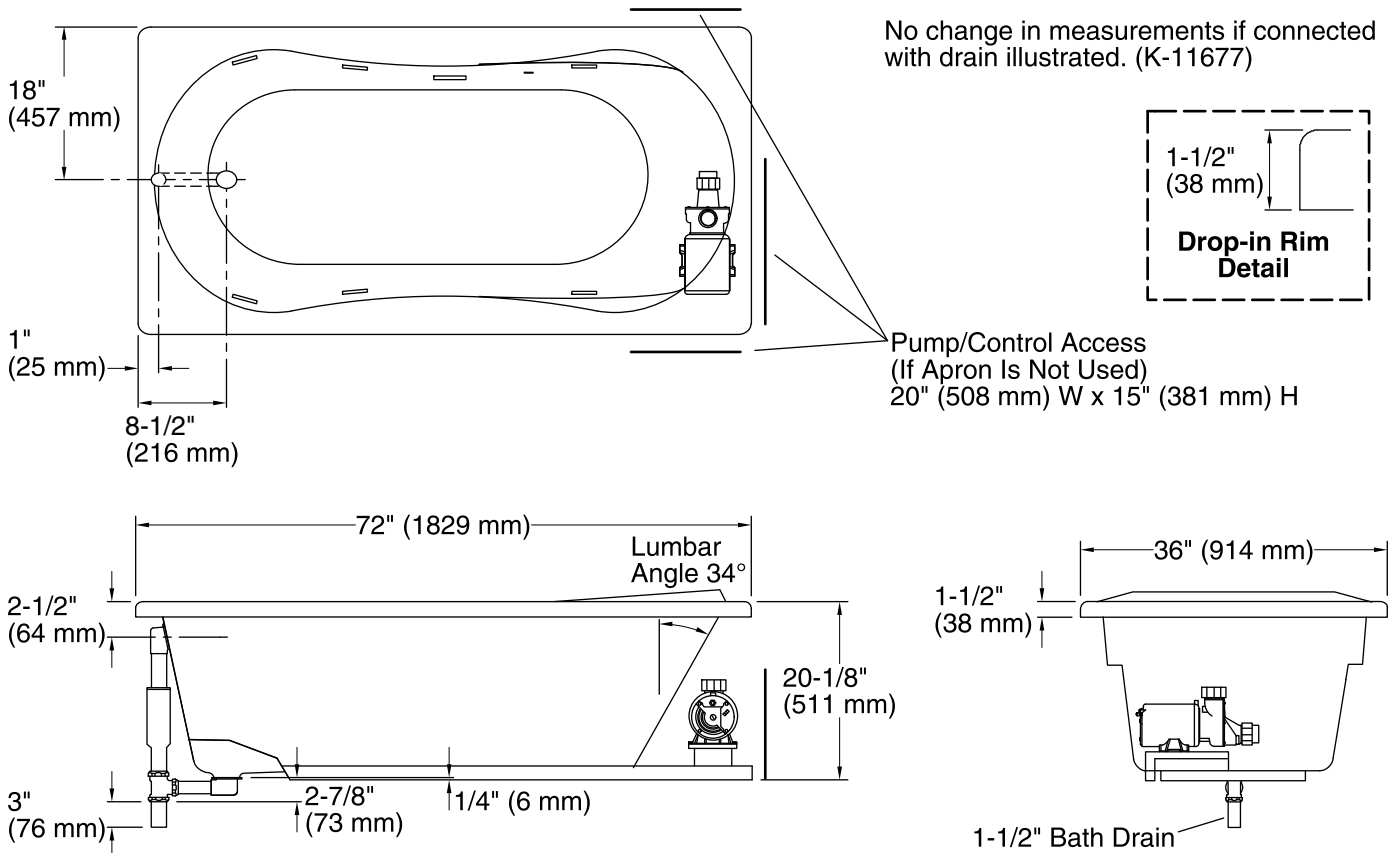

Required Electrical Service

One dedicated circuit required, protected with Class A Ground-Fault Circuit-Interrupter (GFCI). Outside North America, this device may be known as a Residual Current Device (RCD).

Pump: 120 V, 15 A, 60 Hz

Technical Information

All product dimensions are nominal.

Installation:	Drop-in
Drain location:	End
Basin area, bottom:	55" x 21" (1397 mm x 533 mm)
Basin area, top:	65" x 26" (1651 mm x 660 mm)
Weight:	66 lbs (29.9 kg)
Minimum floor load:	38 lbs/ft² (185.5 kg/m²)
Water depth:	15" (381 mm)
Water capacity:	72 gal (272.5 L)
Cutout:	Drop-in, 70-1/2" x 34-1/2" (1791 mm x 876 mm)
Electrical component rating:	Pump: 120 V, 7.5 A, 60 Hz
Pump speed:	Single
Minimum flat for door:	2-5/8" (67 mm)

Notes

Measure your actual product for rough-in details. Install this product according to the installation instructions.

The hot water supply should be 70% of the capacity of the bath or greater. Installations will vary.

Bath may require shimming if installing an apron.