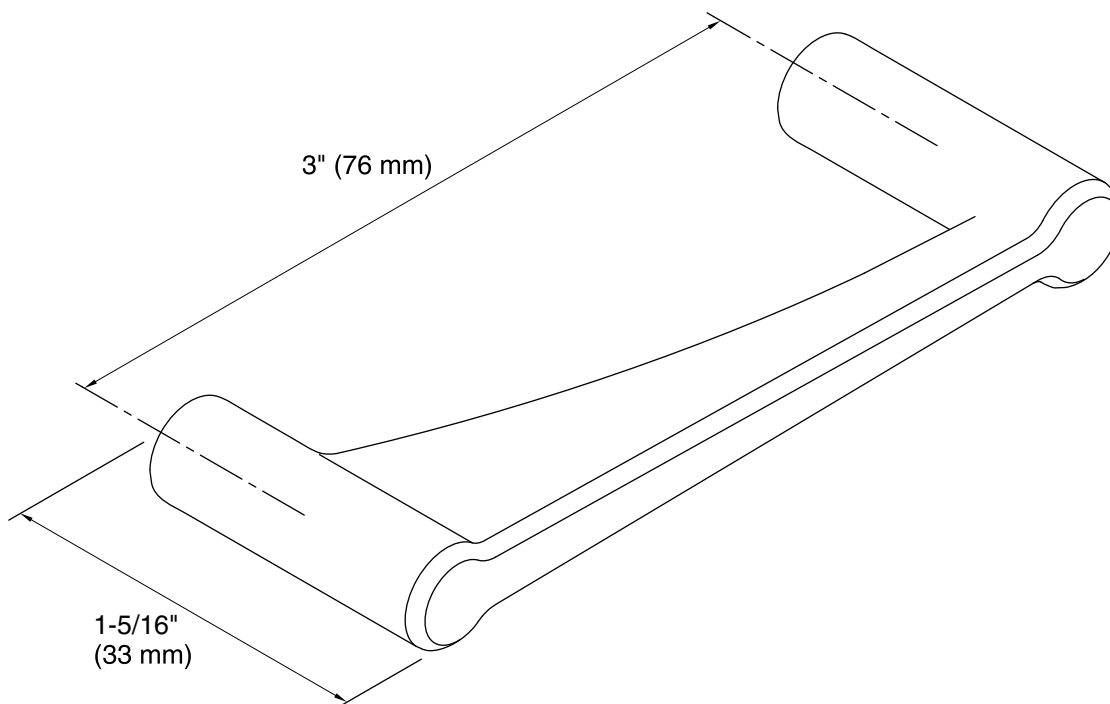

Color tiles intended for reference only.

Color	Code	Description
	CP	Polished Chrome
	BN	Vibrant® Brushed Nickel

Technical Information

All product dimensions are nominal.

Notes

Install this product in accordance with the installation instructions.