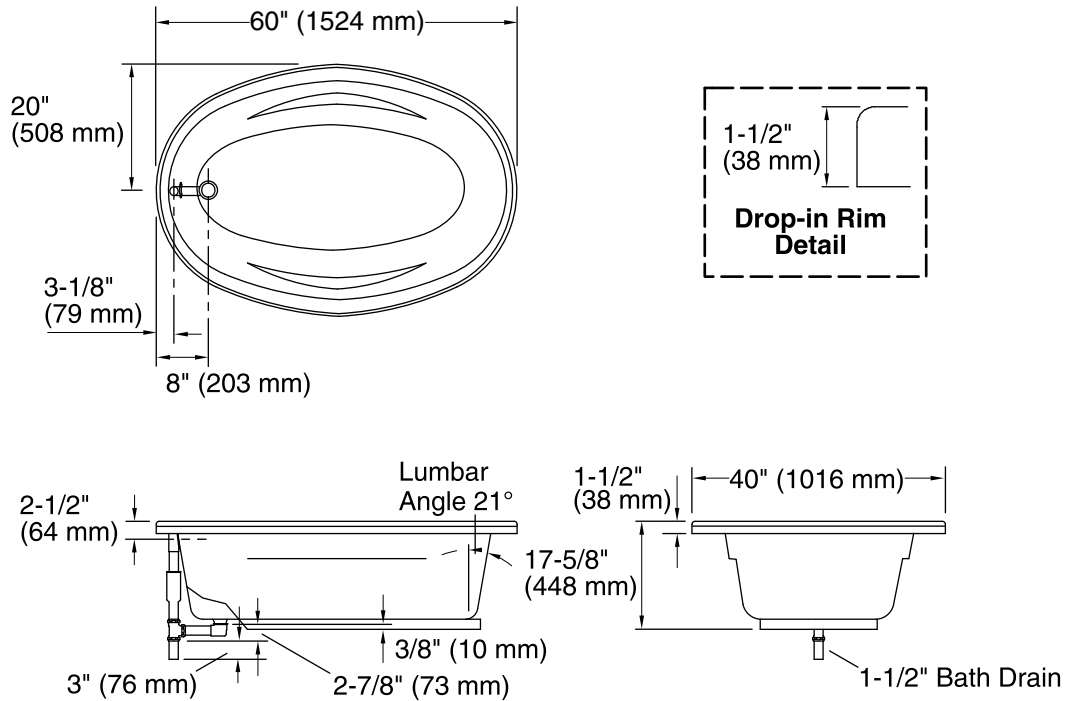

Features

- Oval-shaped basin creates a graceful and spacious bathing experience.
- Molded armrests offer extra comfort while bathing.
- Reversible drain.

Material

- Acrylic

Installation

- Drop-in

Additional Hydrotherapy Options

Color	Code	Description
	0	White
	96	Biscuit
	47	Almond

No change in measurements if connected with drain illustrated. (K-11677)

Technical Information

All product dimensions are nominal.

Installation:	Drop-in
Drain location:	End
Basin area, bottom:	46" x 19" (1168 mm x 483 mm)
Basin area, top:	55" x 29" (1397 mm x 737 mm)
Weight:	46 lbs (20.9 kg)
Minimum floor load:	31 lbs/ft ² (151.4 kg/m ²)
Water depth:	14" (356 mm)
Water capacity:	54 gal (204.4 L)
Template:	Drop-in, 114859-7, required, included

Notes

Measure your actual product for rough-in details.

Install this product according to the installation instructions.

The hot water supply should be 70% of the capacity of the bath or greater. Installations will vary.