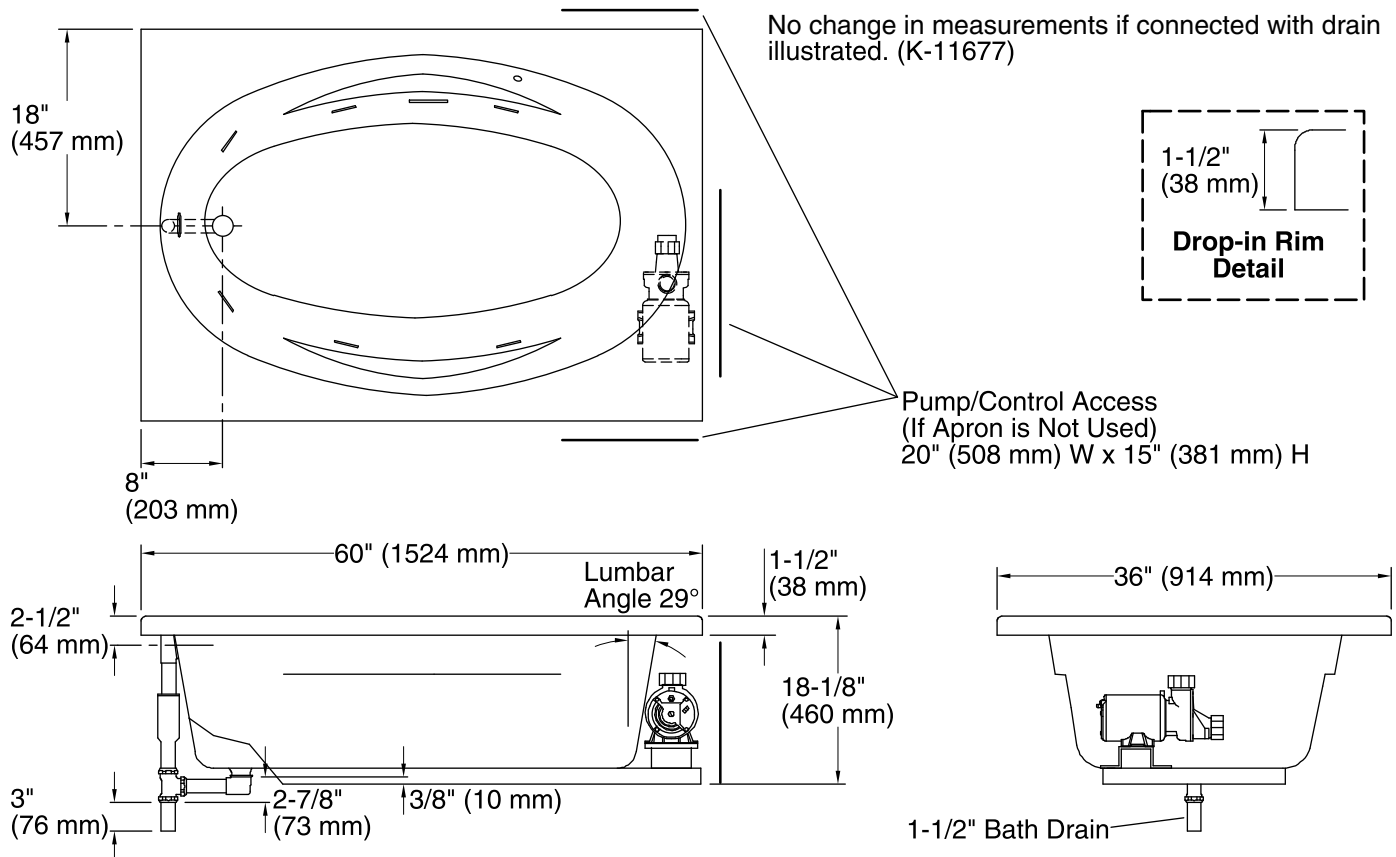

Required Electrical Service

One dedicated circuit required, protected with Class A Ground-Fault Circuit-Interrupter (GFCI). Outside North America, this device may be known as a Residual Current Device (RCD).

Pump: 120 V, 15 A, 60 Hz

Technical Information

All product dimensions are nominal.

Installation:	Drop-in
Drain location:	End
Basin area, bottom:	46" x 23" (1168 mm x 584 mm)
Basin area, top:	55" x 25" (1397 mm x 635 mm)
Weight:	55 lbs (24.9 kg)
Minimum floor load:	37 lbs/ft² (180.6 kg/m²)
Water depth:	14" (356 mm)
Water capacity:	57 gal (215.8 L)
Cutout:	Drop-in, 58-1/2" x 34-1/2" (1486 mm x 876 mm)
Electrical component rating:	Pump: 120 V, 7.5 A, 60 Hz
Pump speed:	Single
Minimum flat for door:	2-3/4" (69 mm)

Notes

Measure your actual product for rough-in details. Install this product according to the installation instructions.

The hot water supply should be 70% of the capacity of the bath or greater. Installations will vary.

Provide one grounded electrical outlet within 24" (610 mm) of each component.