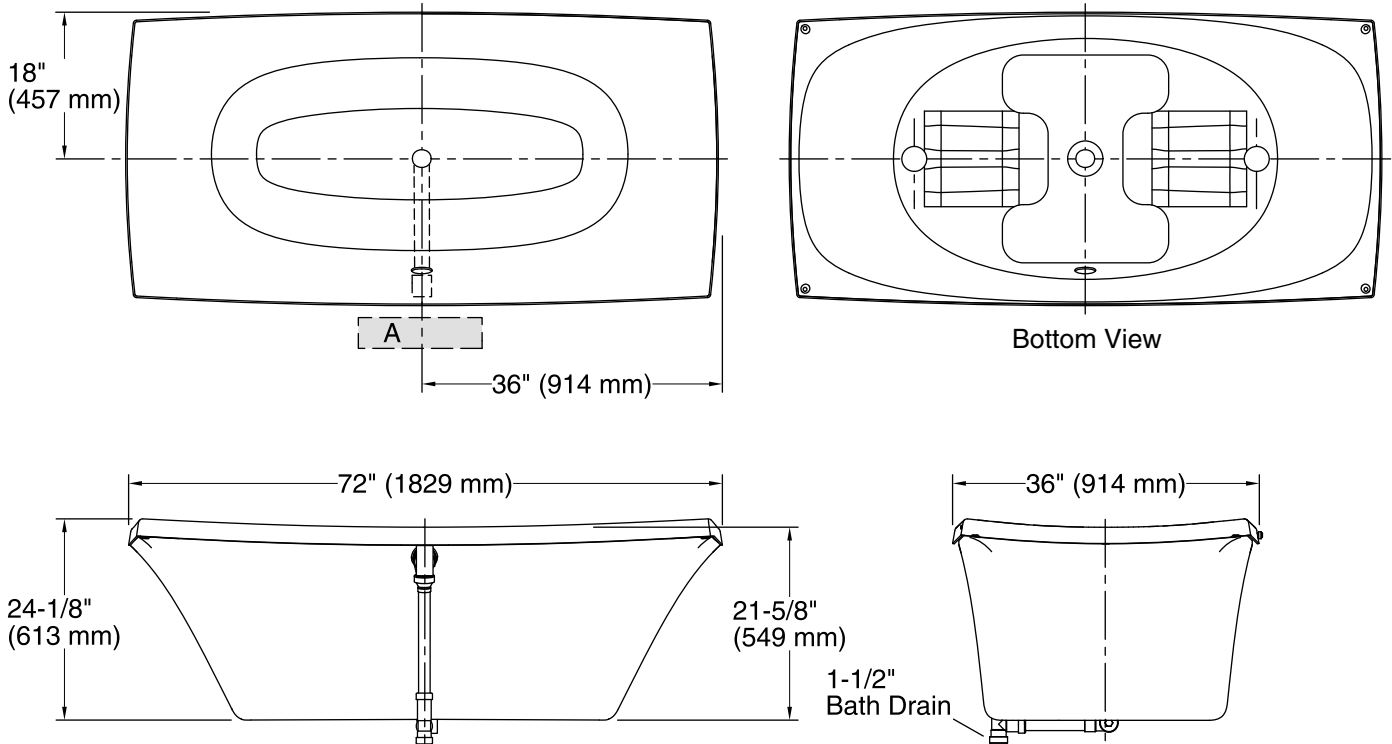

Features

- Generous 6-foot length provides an incredibly spacious bathing area.
- Sloped lumbar support offers extra comfort while bathing.
- Center drain.
- Recommended and predrilled for use with the Symbol™ Roman Bath Filler.
- Coordinates with other products in the Escale collection.

Color tiles intended for reference only.

Color	Code	Description
	0	White
	96	Biscuit
	47	Almond

No change in measurements if connected with drain illustrated. (K-7219)

Technical Information

All product dimensions are nominal.

Installation:	Freestanding
Drain location:	Center
Basin area, bottom:	46-3/4" x 21-5/8" (1187 mm x 549 mm)
Basin area, top:	69-15/16" x 34-3/8" (1776 mm x 873 mm)
Weight:	100 lbs (45.4 kg)
Minimum floor load:	43 lbs/ft ² (209.9 kg/m ²)
Water depth:	16-1/2" (419 mm)
Water capacity:	71 gal (268.8 L)
Template:	Footprint, 1055345-7, required, included

Notes

Measure your actual product for rough-in details.

Install this product according to the installation instructions.

The hot water supply should be 70% of the capacity of the bath or greater. Installations will vary.