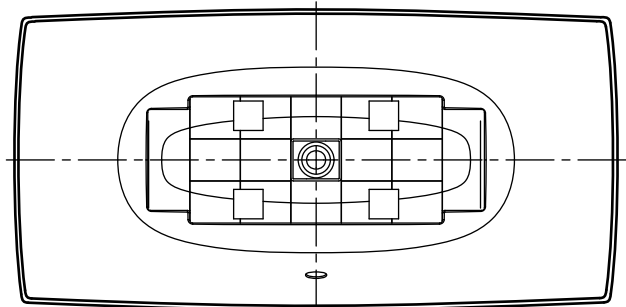

Features

- Generous 6-foot length provides an incredibly spacious bathing area.
- Sloped lumbar support offers extra comfort while bathing.
- Center drain.
- Coordinates with other products in the Escale collection.

Color	Code	Description
-------	------	-------------

	0	White
	96	Biscuit
	47	Almond

No change in measurements if connected with drain illustrated. (K-7214)

Bottom View

Technical Information

All product dimensions are nominal.

Installation:	Drop-in
Drain location:	Center
Basin area, bottom:	46-3/4" x 21-5/8" (1187 mm x 549 mm)
Basin area, top:	69-15/16" x 34-3/8" (1776 mm x 873 mm)
Weight:	68 lbs (30.8 kg)
Minimum floor load:	42 lbs/ft ² (205.1 kg/m ²)
Water depth:	16-1/2" (419 mm)
Water capacity:	71 gal (268.8 L)
Template:	Drop-in, 1054544-7, required, included