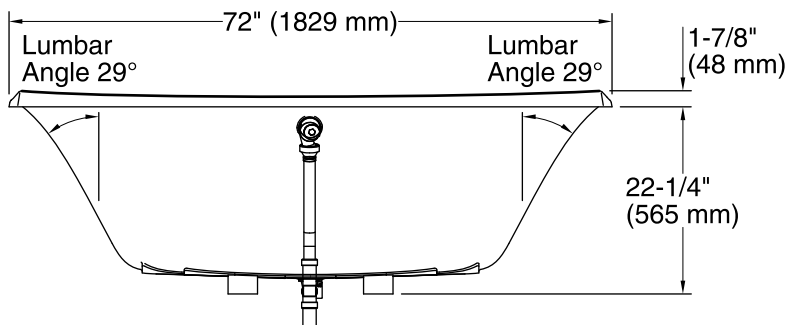

Color	Code	Description
-------	------	-------------

	0	White
	96	Biscuit
	47	Almond

No change in measurements if connected with drain illustrated. (K-7214)

Bottom View

Technical Information

All product dimensions are nominal.

Installation:	Drop-in
Drain location:	Center
Basin area, bottom:	46-3/4" x 21-5/8" (1187 mm x 549 mm)
Basin area, top:	69-15/16" x 34-3/8" (1776 mm x 873 mm)
Weight:	68 lbs (30.8 kg)
Minimum floor load:	42 lbs/ft ² (205.1 kg/m ²)
Water depth:	16-1/2" (419 mm)
Water capacity:	71 gal (268.8 L)
Template:	Drop-in, 1054544-7, required, included