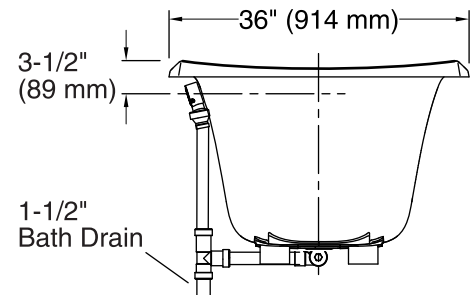

Features

- Generous 6-foot length provides an incredibly spacious bathing area.
- Sloped lumbar support offers extra comfort while bathing.
- Center drain.
- Coordinates with other products in the Escale collection.

Color	Code	Description
-------	------	-------------

	0	White
	96	Biscuit
	47	Almond

No change in measurements if connected with drain illustrated. (K-7214)

Bottom View

Technical Information

All product dimensions are nominal.

Installation:	Drop-in
Drain location:	Center
Basin area, bottom:	46-3/4" x 21-5/8" (1187 mm x 549 mm)
Basin area, top:	69-15/16" x 34-3/8" (1776 mm x 873 mm)
Weight:	68 lbs (30.8 kg)
Minimum floor load:	42 lbs/ft ² (205.1 kg/m ²)
Water depth:	16-1/2" (419 mm)
Water capacity:	71 gal (268.8 L)
Template:	Drop-in, 1054544-7, required, included