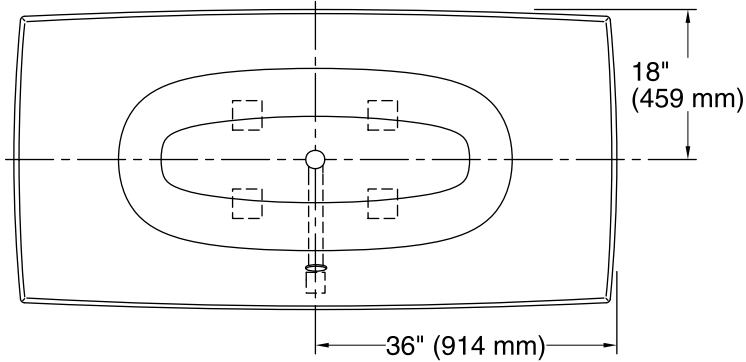

Features

- Generous 6-foot length provides an incredibly spacious bathing area.
- Sloped lumbar support offers extra comfort while bathing.
- Center drain.
- Coordinates with other products in the Escale collection.

Color	Code	Description
-------	------	-------------

	0	White
	96	Biscuit
	47	Almond

No change in measurements if connected with drain illustrated. (K-7214)

Bottom View

Technical Information

All product dimensions are nominal.

Installation:	Drop-in
Drain location:	Center
Basin area, bottom:	46-3/4" x 21-5/8" (1187 mm x 549 mm)
Basin area, top:	69-15/16" x 34-3/8" (1776 mm x 873 mm)
Weight:	68 lbs (30.8 kg)
Minimum floor load:	42 lbs/ft ² (205.1 kg/m ²)
Water depth:	16-1/2" (419 mm)
Water capacity:	71 gal (268.8 L)
Template:	Drop-in, 1054544-7, required, included