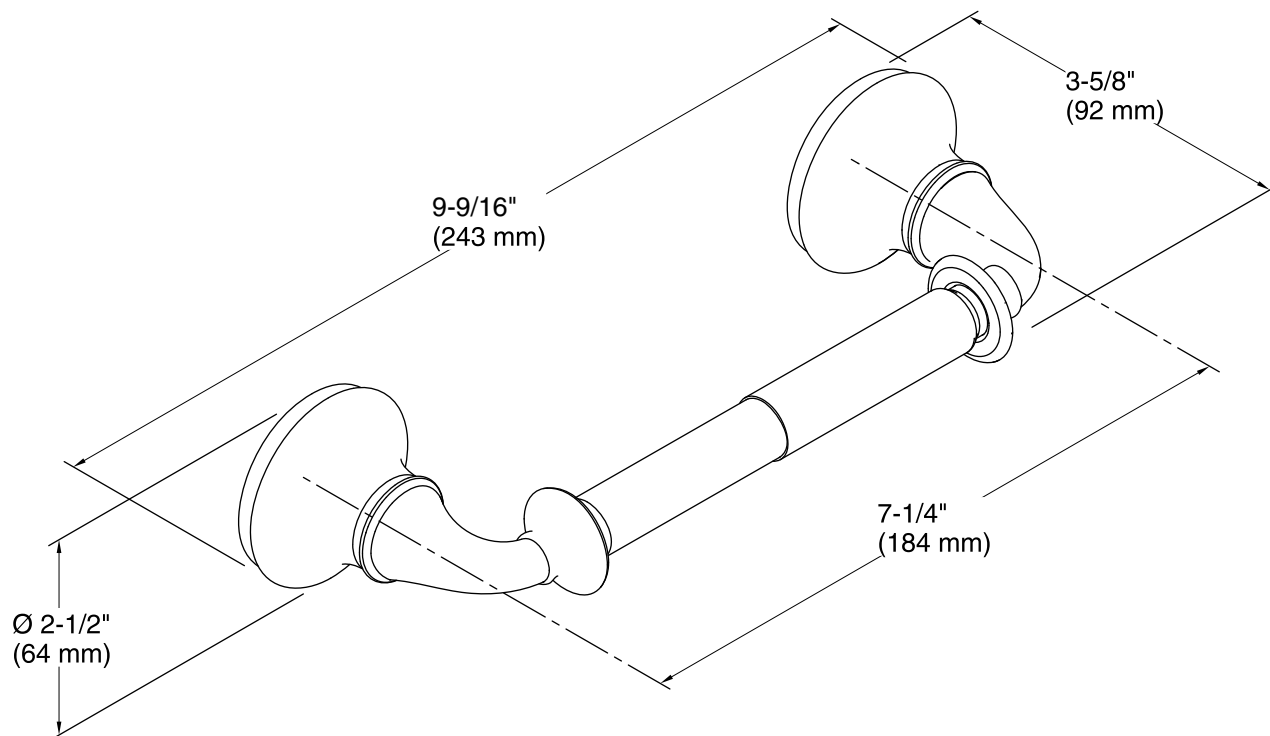

Color tiles intended for reference only.

Color	Code	Description
	CP	Polished Chrome
	G	Brushed Chrome
	BN	Vibrant® Brushed Nickel

Technical Information

All product dimensions are nominal.

Notes

Install this product according to the installation guide.