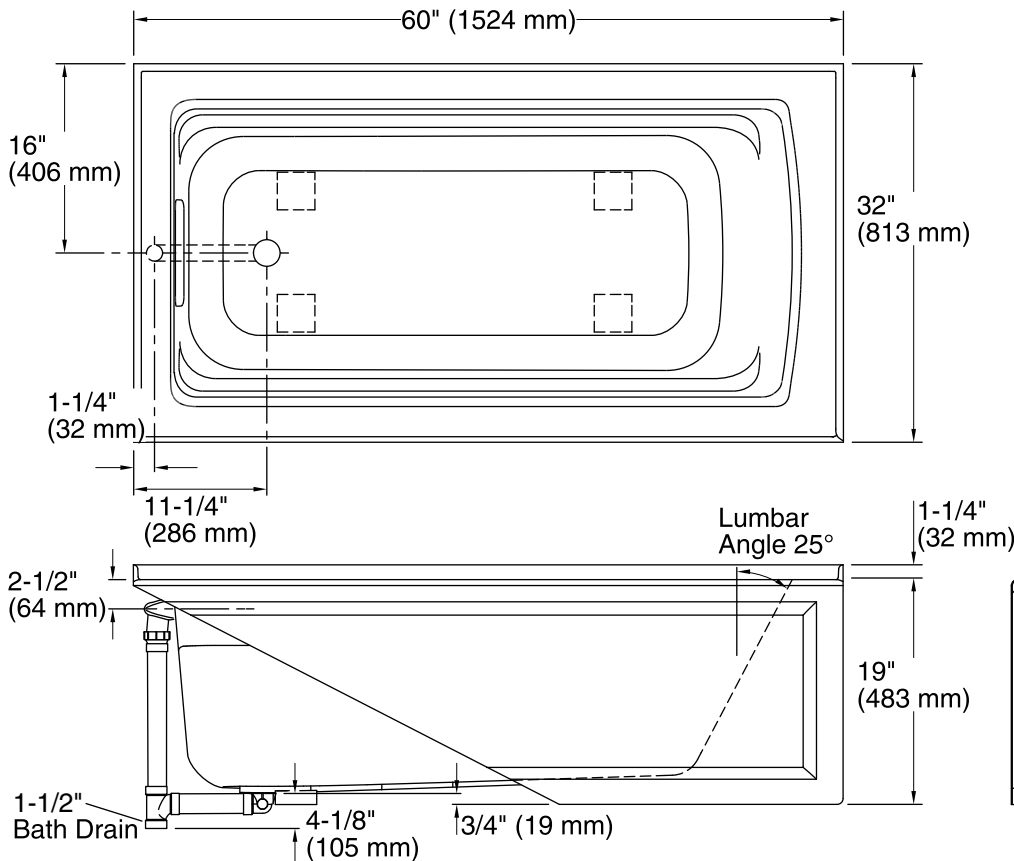

Features

- Comfort Depth® design offers a convenient 19-inch step-over height while retaining the same depth as a standard 21-inch bath.
- Molded lumbar support offers extra comfort while bathing.
- Slotted overflow allows for deep soaking.
- Integral apron.
- Integral flange helps prevent water from seeping behind wall and simplifies alcove installation.
- Textured bottom surface
- Left-hand drain.
- Requires K-7271 or K-7272 Clearflo slotted overflow bath drain (sold separately).
- Coordinates with other products in the Archer collection.

No change in measurements if connected with drain illustrated. (K-7272)

Technical Information

All product dimensions are nominal.

Installation:	Three-wall alcove
Drain location:	Left
Basin area, bottom:	45-1/8" x 19-11/16" (1146 mm x 500 mm)
Basin area, top:	52-3/4" x 25-5/16" (1340 mm x 643 mm)
Weight:	80 lbs (36.3 kg)
Minimum floor load:	45 lbs/ft ² (219.7 kg/m ²)
Water depth:	15" (381 mm)
Water capacity:	58 gal (219.6 L)
Minimum flat for door:	2-3/16" (56 mm)

Notes

- Measure your actual product for rough-in details. Install this product according to the installation instructions.
- The hot water supply should be 70% of the capacity of the bath or greater. Installations will vary.
- ADA compliant when installed to the specific requirements of these regulations.