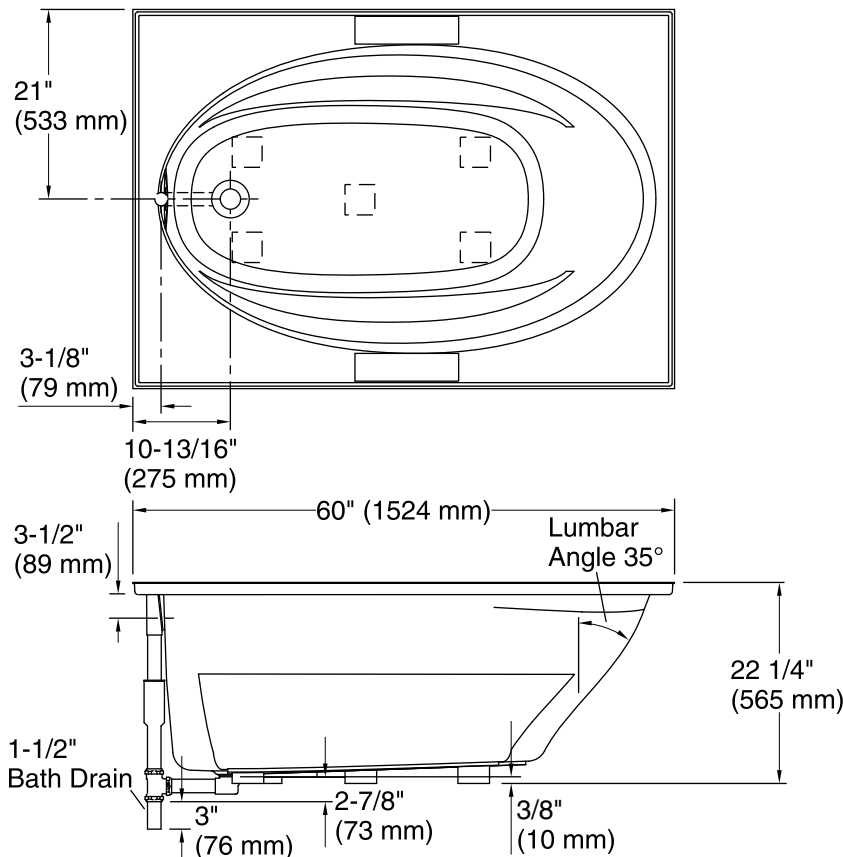

Color tiles intended for reference only.

Color	Code	Description
	0	White
	96	Biscuit
	47	Almond

No change in measurements if connected with drain illustrated. (K-11677)

 Recommended Faucet Location

Technical Information

All product dimensions are nominal.

Installation:	Three-wall alcove
Drain location:	End
Basin area, bottom:	41" x 20-1/2" (1041 mm x 521 mm)
Basin area, top:	53-1/2" x 32-1/8" (1359 mm x 816 mm)
Weight:	80 lbs (36.3 kg)
Minimum floor load:	35 lbs/ft ² (170.9 kg/m ²)
Water depth:	15" (381 mm)
Water capacity:	57 gal (215.8 L)
Cutout:	Drop-in, 58-1/2" x 40-1/2" (1486 mm x 1029 mm)
Minimum flat for door:	3-1/4" (83 mm)

Notes

Measure your actual product for rough-in details. Install this product according to the installation instructions.

The hot water supply should be 70% of the capacity of the bath or greater. Installations will vary.