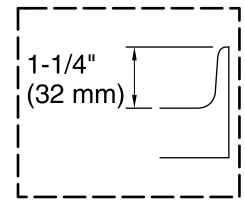

Color tiles intended for reference only.

Color	Code	Description
	0	White
	96	Biscuit
	47	Almond

No change in measurements if connected with drain illustrated. (K-11677)

 Recommended Faucet Location

Technical Information

All product dimensions are nominal.

Installation:	Three-wall alcove
Drain location:	End
Basin area, bottom:	41" x 20-1/2" (1041 mm x 521 mm)
Basin area, top:	53-1/2" x 32-1/8" (1359 mm x 816 mm)
Weight:	80 lbs (36.3 kg)
Minimum floor load:	35 lbs/ft ² (170.9 kg/m ²)
Water depth:	15" (381 mm)
Water capacity:	57 gal (215.8 L)
Cutout:	Drop-in, 58-1/2" x 40-1/2" (1486 mm x 1029 mm)
Minimum flat for door:	3-1/4" (83 mm)