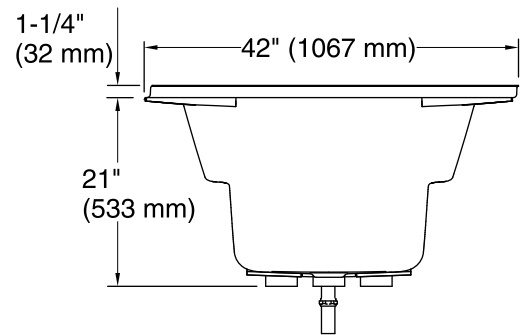

Color tiles intended for reference only.

Color	Code	Description
	0	White
	96	Biscuit
	47	Almond

No change in measurements if connected with drain illustrated. (K-11677)

 Recommended Faucet Location

Technical Information

All product dimensions are nominal.

Installation:	Three-wall alcove
Drain location:	End
Basin area, bottom:	41" x 20-1/2" (1041 mm x 521 mm)
Basin area, top:	53-1/2" x 32-1/8" (1359 mm x 816 mm)
Weight:	80 lbs (36.3 kg)
Minimum floor load:	35 lbs/ft ² (170.9 kg/m ²)
Water depth:	15" (381 mm)
Water capacity:	57 gal (215.8 L)
Cutout:	Drop-in, 58-1/2" x 40-1/2" (1486 mm x 1029 mm)
Minimum flat for door:	3-1/4" (83 mm)