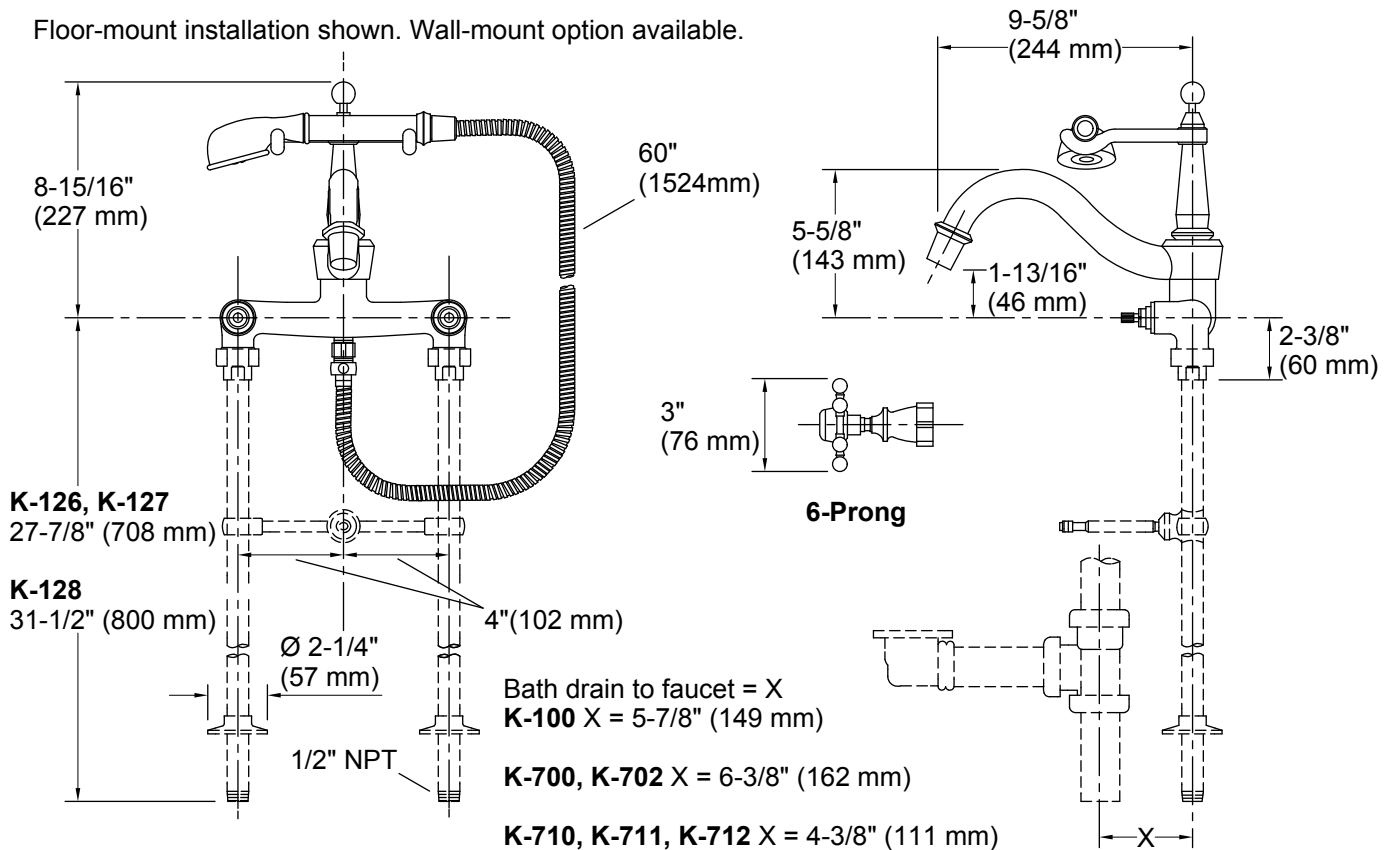

Features

- Two six-prong handles allows for both volume and temperature control
- 2.0 gpm (gallons per minute) traditional handshower.
- 1/2" (13 mm) quarter-turn washerless ceramic disk valves.
- Diverter spout: 9-5/8" (244 mm) reach inlet to outlet.
- Height base: 1-13/16" (46 mm) base to outlet.
- Traditional handshower with 60" (1524 mm) hose.
- Premium Metal Construction
- Floor Or Wall-Mount installation
- Floor- or wall-mount bath faucet
- KOHLER ceramic disc valves exceed industry longevity standards two times for a lifetime of durable performance
- Solid brass construction for durability and reliability
- KOHLER finishes resist corrosion and tarnishing.
- Completes Antique design solution with KOHLER accessories
- Requires K-101 wall-mount adapter kit or K-126, K-127, or K-128 Antique riser tubes (sold separately).

Installation

- Bath- or deck-mount.

Required Products/Accessories

K-126 Riser Tubes
K-127 Riser Tubes

or

K-101 Wall-mount Adapter Kit

Codes/Standards

ASME A112.18.1/CSA B125.1
DOE - Energy Policy Act 1992
EPA WaterSense®

Floor-mount installation shown. Wall-mount option available.

Technical Information

All product dimensions are nominal.

Handshower:

Rated maximum flow: 2 gal/min (7.6 l/min)

Notes

Install this product according to the installation guide.