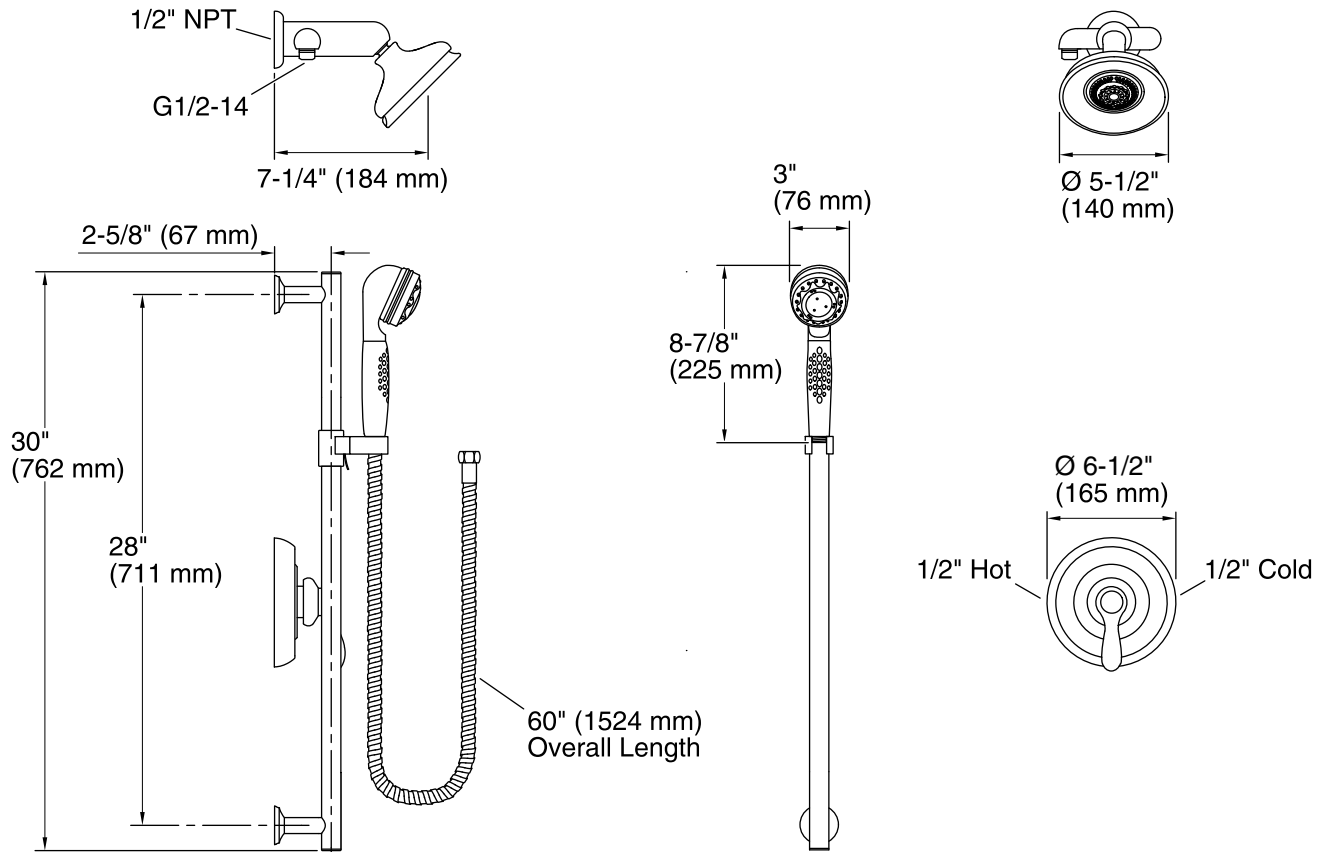

or

K-8300/K-P8300 Series Rite-Temp® Valve Body Rough-ins

K-8305/K-P8305 Series Rite-Temp® Cartridges

or

K-2971-KS 3/4" Pressure-balancing Valve

Included Components

Product consists of:

K-9514 60" Shower Hose
K-9511 Showerarm and Diverter
K-8524 30" Sidebar
K-12009 Multi-function Showerhead
K-T12021-4 Rite-Temp® Valve Trim
K-349 Sidebar Trim Kit
1055527 Handshower Relaxing

Color	Code	Description
	CP	Polished Chrome
	BN	Vibrant® Brushed Nickel
	2BZ	Oil-Rubbed Bronze

Technical Information

All product dimensions are nominal.

Handshower:

Rated maximum flow: 2.5 gal/min (9.5 l/min)

Pressure: 80 psi (5.5 bar)

Showerhead/Body Spray:

Rated maximum flow: 2.5 gal/min (9.5 l/min)

Pressure: 80 psi (5.5 bar)

Notes

Install this product according to the installation guide.

Install the Rite-Temp® valve according to the valve installation guide.