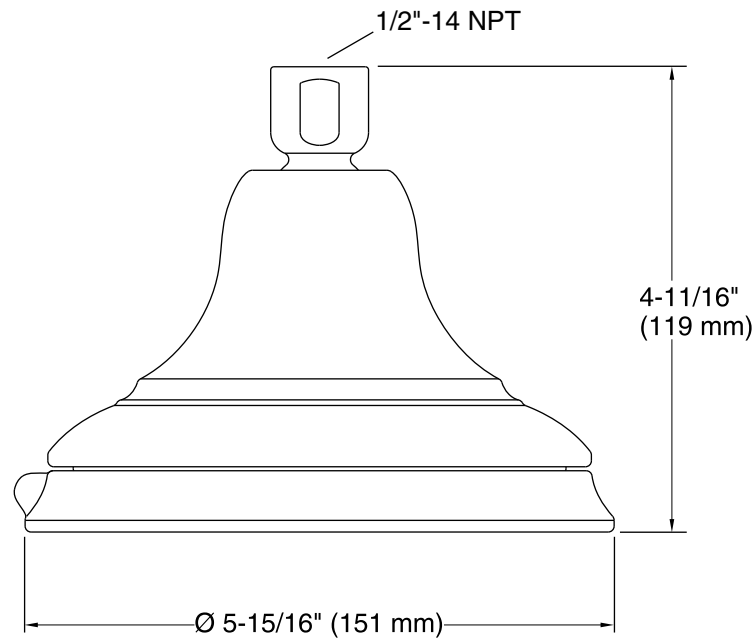

Technical Information

All product dimensions are nominal.

Drain included: No

Showerhead/Body Spray:

Rated maximum flow: 2.5 gal/min (9.5 l/min)

Pressure: 80 psi (5.5 bar)

Notes

Install this product according to the installation guide.