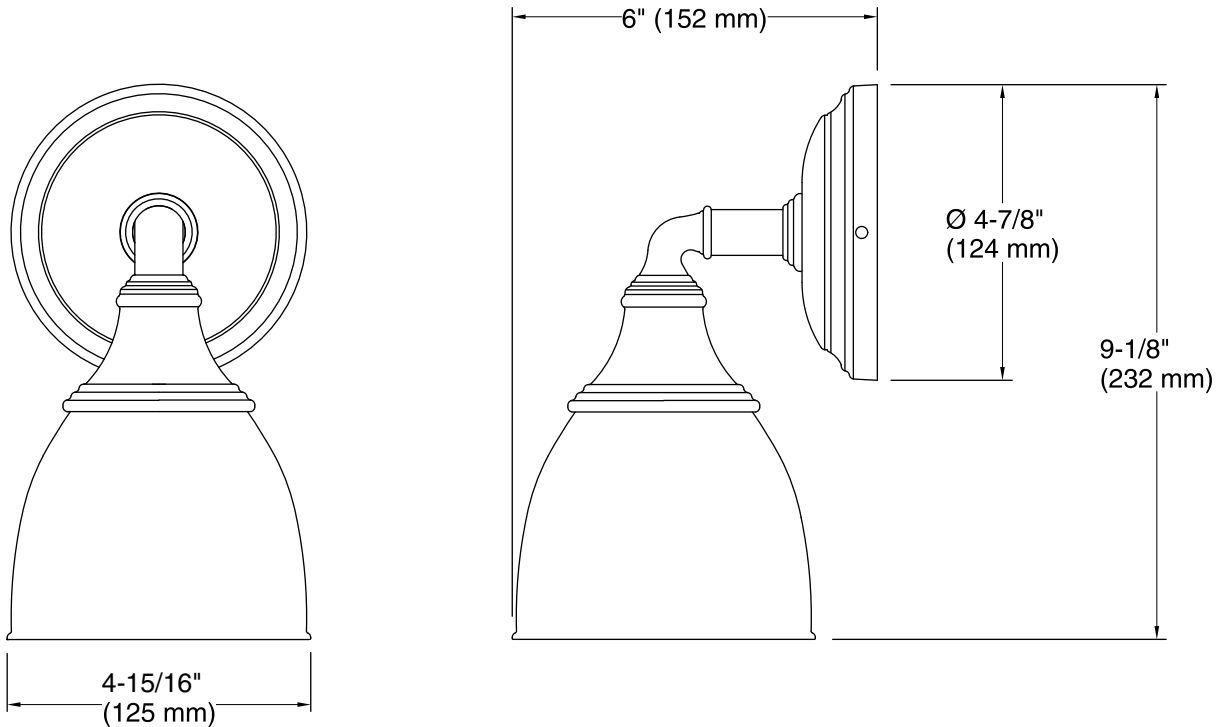

Devonshire®
Single-light Wall Sconce
K-10570

Features

- Premium metal construction for durability.
- KOHLER finishes resist corrosion and tarnish.
- Frosted-glass shade.
- Sconces can be positioned up or down, depending on room setting.
- CUL- and UL-approved up to 100 watts.
- Coordinates with other products in the Devonshire Collection.

Technical Information

All product dimensions are nominal.

Notes

Install this product according to the installation guide.