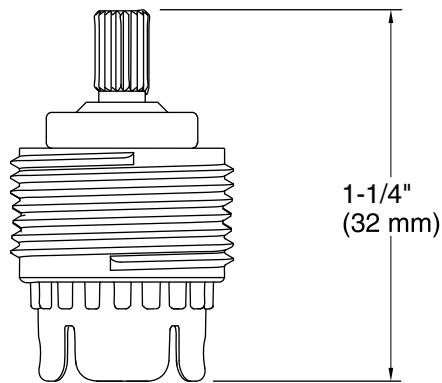

Features

- Includes deep rough-in kit complete
- Universal design - works with all trims (and finishes) for K-8305 cartridge

Material

- Premium materials selected for long term reliability and resistance to wear

Installation

- Increases K-8305 cartridge rough-in depth by 3/4"

Recommended Products/Accessories

K-8305 Pressure Balance Cartridge

Codes/Standards

None Applicable

KOHLER® Faucet Lifetime Limited Warranty

See website for detailed warranty information.

Technical Information

All product dimensions are nominal.