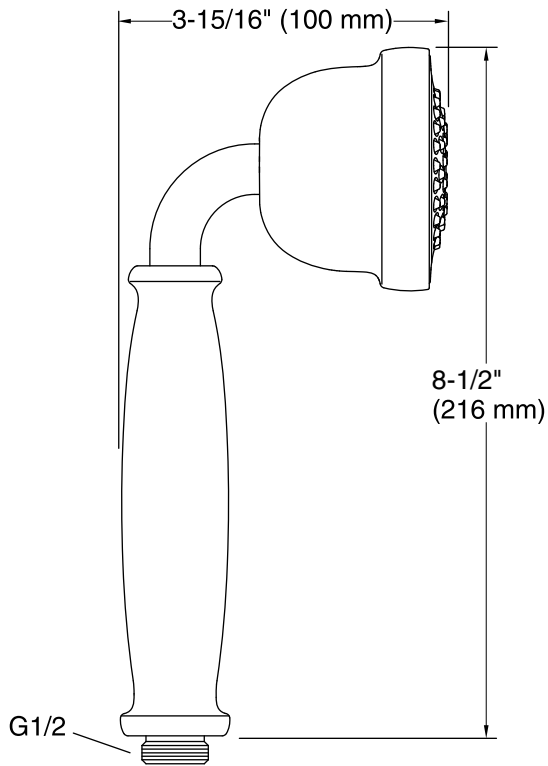

Material

- Single function.
- KOHLER finishes resist corrosion and tarnishing.
- MasterClean™ sprayface is easy to clean.
- Requires shower hose (sold separately).
- 2.5 gal/min (9.5 l/min) flow rate.
- Complements Kelston® faucet line.
- Bracket or slidebar required for wall-mount installation.
- Deck-mount holder required for deck-mount installation.
- Single-function handshower delivers a full, consistent spray, regardless of water pressure.
- MasterClean™ sprayface is easy to clean.
- 2.5 gpm (gallons per minute) flow rate.
- Requires K-8593 or K-9514 shower hose (sold separately).
- Coordinates with Kelston faucets and accessories.
- KOHLER finishes resist corrosion and tarnishing.
- Bracket or slidebar required for wall-mount installation.
- Deck-mount holder required for deck-mount installation.

Required Products/Accessories

K-8593 72" Shower Hose

or

K-9514 60" Shower Hose

OBC

Codes/Standards

ASME A112.18.1/CSA B125.1

DOE - Energy Policy Act 1992

Technical Information

All product dimensions are nominal.

Notes

For use with automatic compensating valves rated at 2.5 gal/min (9.5 l/min) or less.

Install this product according to the installation guide.