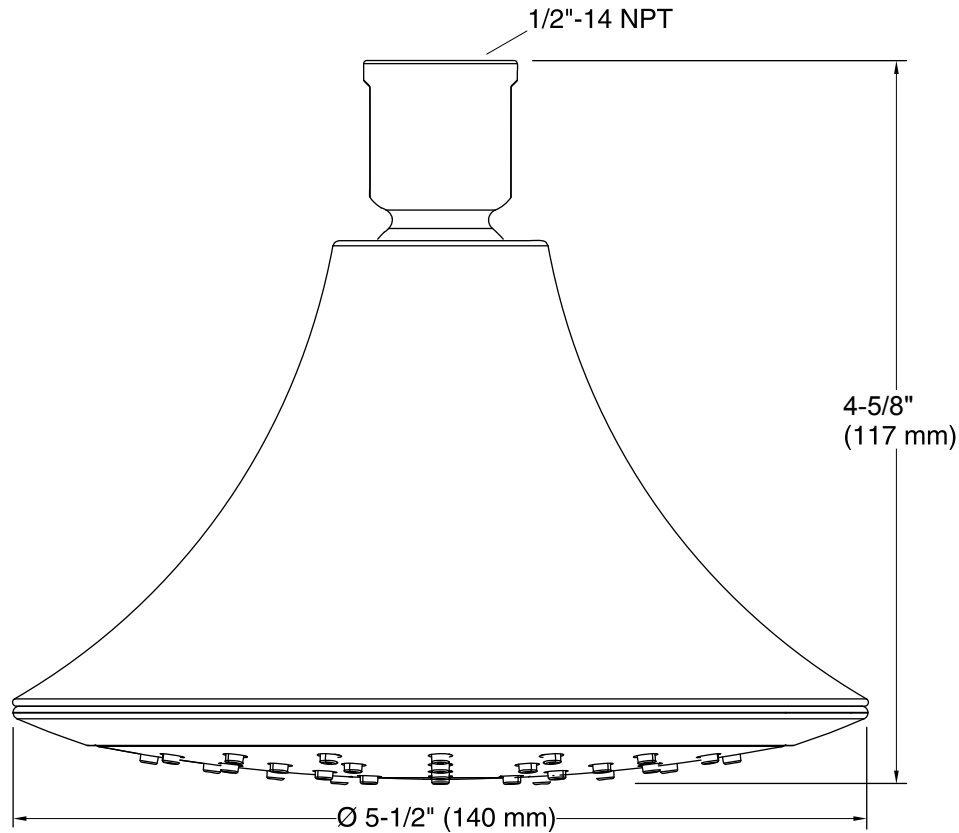

Features

- Katalyst® Spray Technology with air induction ball joint (patent pending).
- Optimized sprayface for maximum performance.
- Single-function showerhead with 48 nozzle 5-1/2" (140 mm) diameter sprayface.
- Complements Forté® Suite.
- MasterClean™ spray nozzles to prohibit mineral build-up for easy cleaning.
- 1/2" - 14 NPT connection.
- Showerarm and flange not included.
- 2.0 gal/min (7.6 l/min) maximum flow rate.

Technical Information

All product dimensions are nominal.

Showerhead/Body Spray:

Rated maximum flow: 2 gal/min (7.6 l/min)

Pressure: 80 psi (5.5 bar)

Notes

For use with automatic compensating valves rated at 1.7 gal/min (6.4 l/min) or less.