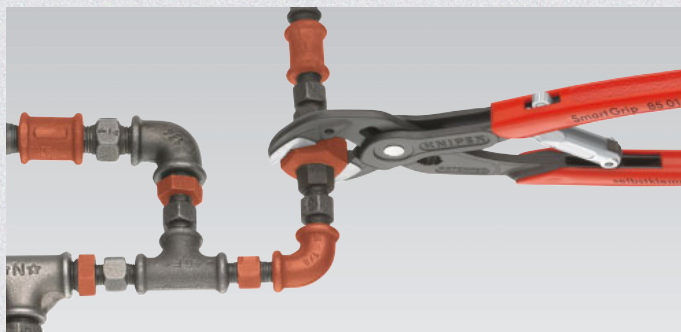

KNIPEX SmartGrip™ – the Water Pump Plier with automatic adjustment

85 SmartGrip™
patented

DIN ISO 8976

85 01 250

KNIPEX special

The adjustment procedure to match with the work-piece acts self-controlled with the SmartGrip™. Position the plier, press handles – ready!

practical

- ▶ self-controlled adjustment on the workpiece simply by squeezing the handles
- ▶ one-hand operation for left and right handed people
- ▶ locking lever ensures space saving transport with reliable closed handles

multipurpose

- ▶ fine adjustment for favourable handle width
- ▶ capacity:
for nuts 10 – 36 mm (1 3/8") a/f
for pipes 1/8" – 1 1/4"
- ▶ slim dimensions for good access to the workpiece

reliable

- ▶ secure catching of the hinge bolt: no unintentional shifting
- ▶ box-joint design: high stability because of double guide
- ▶ self-locking on pipes and nuts: no slipping on the workpiece and low handforce required
- ▶ gripping surfaces with special hardened teeth, teeth hardness approx. 61 HRC
- ▶ guard prevents operators' fingers being pinched
- ▶ favourable lever action: optimum transmission of force
- ▶ low in weight
- ▶ rugged due to forged quality

Automatic adjustment: no time-consuming trial and error-adjusting of the correct opening size in case of differently sized workpieces (e. g. the red highlighted nuts and threaded connections). Everything done with one snatch