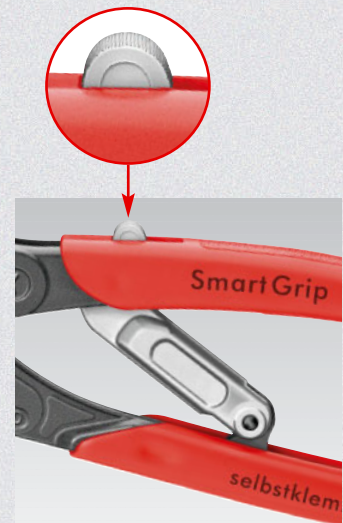

practical

- ▶ self-controlled adjustment on the workpiece simply by squeezing the handles
- ▶ one-hand operation for left and right handed people
- ▶ locking lever ensures space saving transport with reliable closed handles

multipurpose

- ▶ fine adjustment for favourable handle width
- ▶ capacity:
for nuts 10 – 36 mm (1 3/8") a/f
for pipes 1/8" – 1 1/4"
- ▶ slim dimensions for good access to the workpiece

reliable

- ▶ secure catching of the hinge bolt: no unintentional shifting
- ▶ box-joint design: high stability because of double guide
- ▶ self-locking on pipes and nuts: no slipping on the workpiece and low handforce required
- ▶ gripping surfaces with special hardened teeth, teeth hardness approx. 61 HRC
- ▶ guard prevents operators' fingers being pinched
- ▶ favourable lever action: optimum transmission of force
- ▶ low in weight
- ▶ rugged due to forged quality

Automatic adjustment: no time-consuming trial and error-adjusting of the correct opening size in case of differently sized workpieces (e. g. the red highlighted nuts and threaded connections). Everything done with one snatch

Locking lever for space saving transport with reliable closed handles

Article-No.	EAN-Code	Head	Handles	Capacity for pipes	Capacity for nuts	Weight
85 01 250	061304	polished	with non-slip plastic coating	1 1/4"	36 mm (1 3/8")	340 g