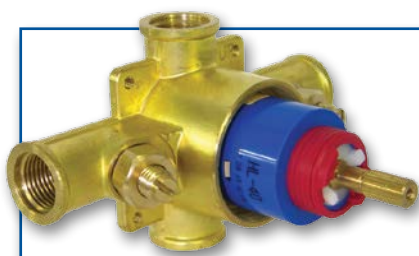

Valve Body

**Single Handle Tub & Shower  
Valve Body**  
Ceramic Disc - pressure balanced,  
integral stops  
**77-3800** Forged Brass

**Pressure Balanced Valve**  
regulates water temperature  
to stay within a few degrees  
of the initial setting, regardless  
of pressure changes. Prevents  
temperature fluctuations  
and scalding.  
**Integral Stops**  
allow the water supply to be  
shut off directly at the source.  
Provides convenient access  
for easy repairs.