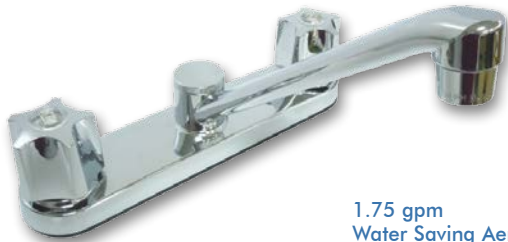

Kitchen

1.75 gpm
Water Saving Aerator

Two Handle Kitchen Faucet
Washerless
77-1210 Chrome