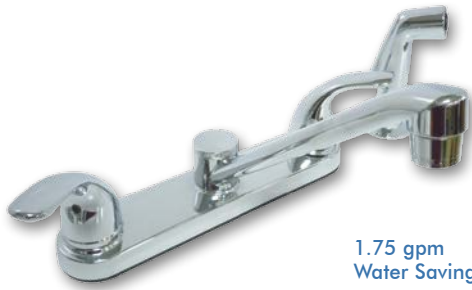

Two Handle Kitchen Faucet
Ceramic Disc
77-2301 Chrome, w/ Chrome Spray
77-2306 Brushed Nickel, w/ Brushed Nickel Spray

1.75 gpm
Water Saving Aerator