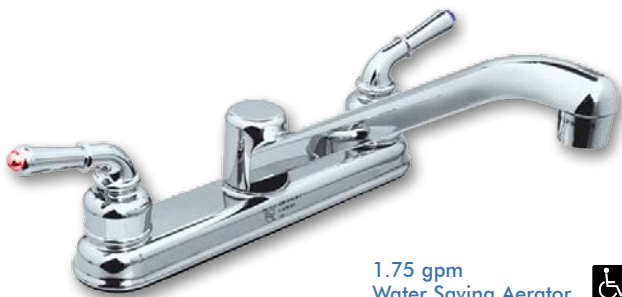

1.75 gpm
Water Saving Aerator

Two Handle Kitchen Faucet Washerless

77-7801 Chrome Plated Finish

77-7806 Chrome Plated Finish, w/ Black Spray