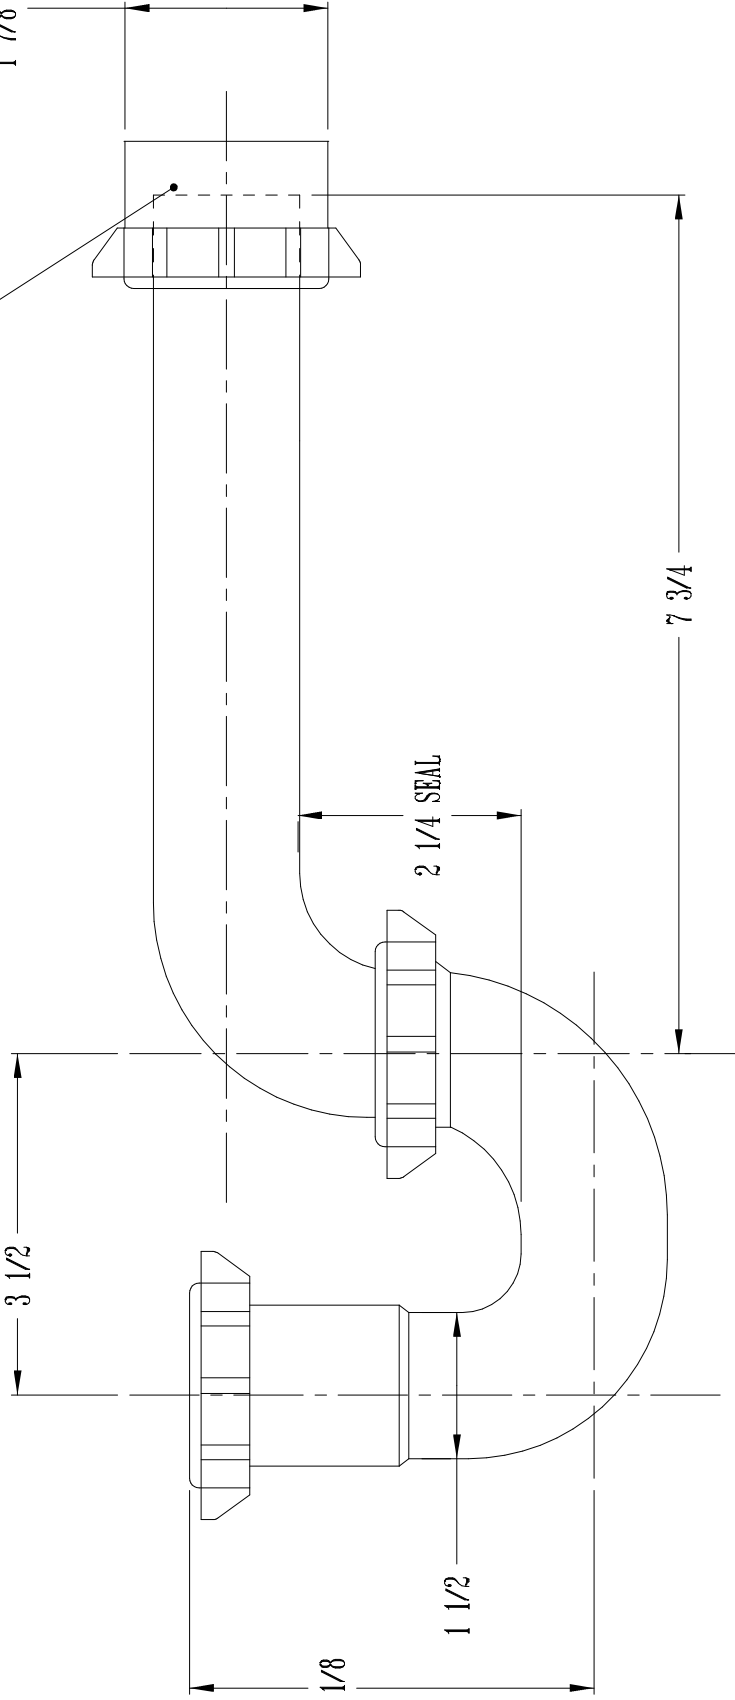

PVC CONNECTOR

1 7/8 I.D.

3 1/2

4 1/8

1 1/2

2 1/4 SEAL

7 3/4

NOTES:

1. ALL DIMENSIONS ARE IN INCHES.
2. MATERIAL: BLACK POLYPROPYLENE
3. INCLUDES: 1- TPR REDUCING WASHER  
& TPR TAPERED WASHERS

THE KEENEY MANUFACTURING COMPANY  
NEWINGTON, CT

TITLE: P-TRAP W/ MARVEL CONN. P/N: 400BRU

DWG BY: RKH

DATE: 8/20/13

SCALE: SHOWN