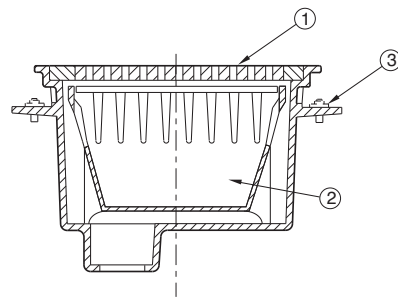

Jay R. Smith Mfg. Co.
Wholesaler's Parts Order Number Guide

2450, 2455

PART	DESCRIPTION	ITEM NUMBER
1	Cast Iron Grate	2450CIG
1	Ductile Iron Grate	2450GM
1	Nickel Bronze Grate	2450GNB
1	Polished Bronze Grate	2450GPB
2	Bucket	2450B
*	Flat Bottom Strainer f/2" to 4"	2450FBS
*	Flat Bottom Strainer f/5" to 6"	2450FBS5

*Available, but not shown

1	Cast Iron Grate Only	2470G
1	Ductile Iron Grate Only	2470GM
*	Cast Iron Hinge Piece	2470HNGPC
*	Flat Head Machine Screws f/Hinge Piece	76131-80-6
*	Stainless Steel Roll Pin, ea (2 reqd)	76338-80-6
1	CI Grate, Hinge Piece, Roll Pins	2470CI
1	DI Grate, Hinge Piece, Roll Pins	2470DI
1	NB Grate, Hinge Piece, Roll Pins	2470TNB
1	PB Grate, Hinge Piece, Roll Pins	2470TPB
2	Cast Iron Bucket	2470B
3	Flashing Clamp f/2473	2473FC

*Available, but not shown

2470, 2473