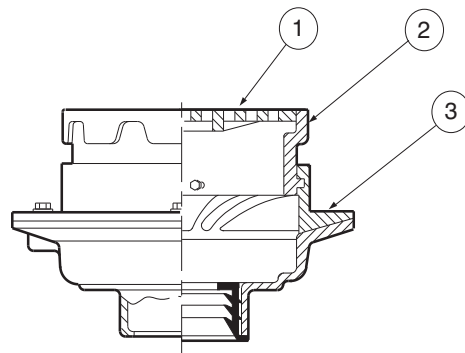

\*Available, but not shown

**2310, 2315**

**2330, 2331, 2335**

**2350, 2355  
2405, 2410, 2415**

**Jay R. Smith Mfg. Co.  
Wholesaler's Parts Order Number Guide**

PART	DESCRIPTION	ITEM NUMBER
1	Cast Iron Grate	2350CIG
1	Ductile Iron Grate	2210GM
2	Cast Iron Bucket	2350B
3	Adjustable Top Collar	2310SR
4	Flashing Collar	02433-10-0
5	Collar Bolts, ea (4 reqd)	76167-86-6
1	CI Grate w/Lock Device f/2410, 2415	2410GCI
1	DI Grate w/Lock Device f/2410, 2415	2410GDI
1	NB Grate w/Lock Device f/2410, 2415	2410GNB
1	PB Grate w/Lock Device f/2410, 2415	2410GPB
1	CI Grate less Lock Device f/2410, 2415	2410GCI-LLD
1	DI Grate less Lock Device f/2410, 2415	2410GDI-LLD
1	CI Solid Hinged Cvr w/Lift Ring	2410SHC-CI
1	CI Solid Hinged Cvr w/Lock Dev	2410SHC-CILKD
1	DI Solid Hinged Cvr w/Lift Ring	2410SHC-DI
1	DI Solid Hinged Cvr w/Lock Dev	2410SHC-DILKD
1	NB Top w/Lock Device	2410TNB
1	PB Top w/Lock Device	2410TPB
1	Loose Set Cast Iron Grate	2410LSGCI
1	Loose Set Ductile Iron Grate	2410LSGDI
1	Loose Set Nickel Bronze Grate	2410LSGNB
1	Loose Set Polished Bronze Grate	2410LSGPB
2	Flashing Clamp for 2415-C	2415FC
3	Locking Device for 2410, 2415	2410GHWK
4	Cast Iron Bucket for 2410, 2415	2410B