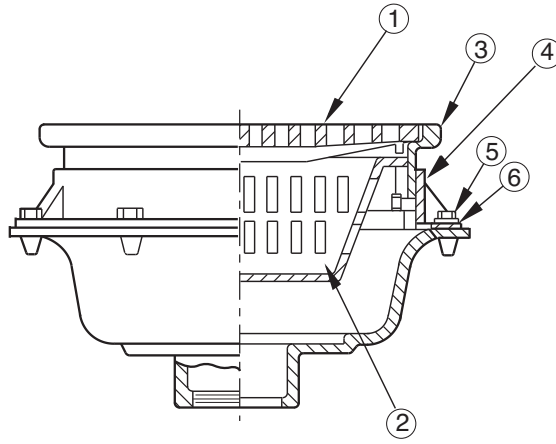

2488

Jay R. Smith Mfg. Co.
Wholesaler's Parts Order Number Guide

PART	DESCRIPTION	ITEM NUMBER
1	Ductile Iron Grate (Reg. Furn.)	2488GM
2	Cast Iron Bucket	2488B
2	Aluminum Bucket	2488AB
*	Cast Iron Flat Bottom Strainer	2488FBS
1, 2	NB over DI Grate & Adj Ring Assembly	2488NB
1, 2	PB over DI Grate & Adj Ring Assembly	2488PB
3	Adjustable Top	05738-10-4
4	Collar	05737-10-0
5	Collar Bolts, ea (8 reqd)	76174-86-6
6	Collar Washers, ea (8 reqd)	76281-86-6

*Available, but not shown