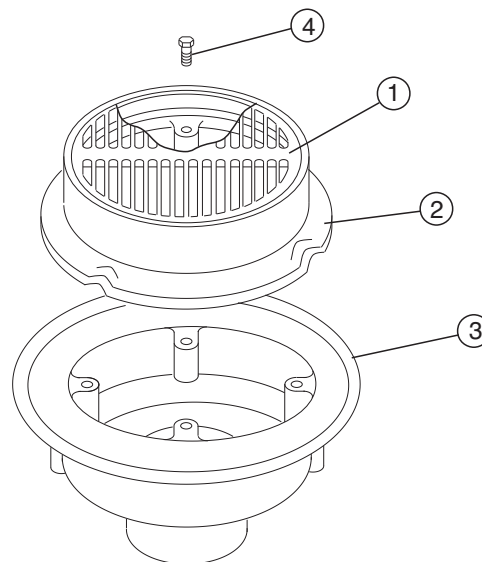

\*Available, but not shown

Jay R. Smith Mfg. Co.  
Wholesaler's Parts Order Number Guide

2130 thru 2135

PART	DESCRIPTION	ITEM NUMBER	
------	-------------	-------------	--

Fig. 2130 thru 2135

1	Cast Iron Grate	2130CIG	
1	Ductile Iron Grate	2130GM	
1	Cast Iron Solid Cover	2130SC	
1, 2	Cast Iron Top less Body	2130C/G	
1	CI Grate w/Nickel Bronze Veneer	2130NBG	
1	CI Grate w/Polished Bronze Veneer	2130PBG	
2	Removable Flashing Collar	2130C	
3	Cast Iron Body, 2130, 2131, 2135		
4	Bolts for Flashing Collar, ea (4 reqd)	76178-86-6	
*	Cast Iron Bucket f/2130	2130B	
*	Cast Iron Bucket f/2131	2131B	

\*Available, but not shown

2140, 2141, 2145

Jay R. Smith Mfg. Co.  
Wholesaler's Parts Order Number Guide

PART	DESCRIPTION	ITEM NUMBER	
------	-------------	-------------	--

**Fig. 2140, 2141, 2145**

1	Cast Iron Grate	2140CIG
	Heel Proof Cast Iron Grate	2140CI-Q45
1	Galvanized Cast Iron Grate	2140GG
1	Ductile Iron Grate	2140GM
1	Nickel Bronze Grate	2140NBG
1	Polished Bronze Grate	2140PBG
1,2	Cast Iron Top less Body	2140C/G
1,2	Nickel Bronze Top less Body	2140NB
1,2	Polished Bronze Top less Body	2140PB
2	Removable Flashing Collar	2140C
3	Cast Iron Body	
4	Bolts for Flashing Collar, ea (4 reqd)	76178-86-6
*	Cast Iron Bucket, 2140	2140B
*	Cast Iron Bucket, 2141	2141B

\*Available, but not shown

Jay R. Smith Mfg. Co.  
Wholesaler's Parts Order Number Guide

2142, 2147

PART	DESCRIPTION	ITEM NUMBER
1	Cast Iron Grate	2142CIG
1	Ductile Iron Grate	2142GM
2	Removable Flashing Collar	2142C
3	Cast Iron Body	
4	Bolts for Flashing Collar, ea (4 reqd)	76178-86-6
*	Cast Iron Flat Bottom Strainer	2142FBS
*	Cast Iron Bucket	2142B
*	Frost Proof Cast Iron Bucket	2142BFP