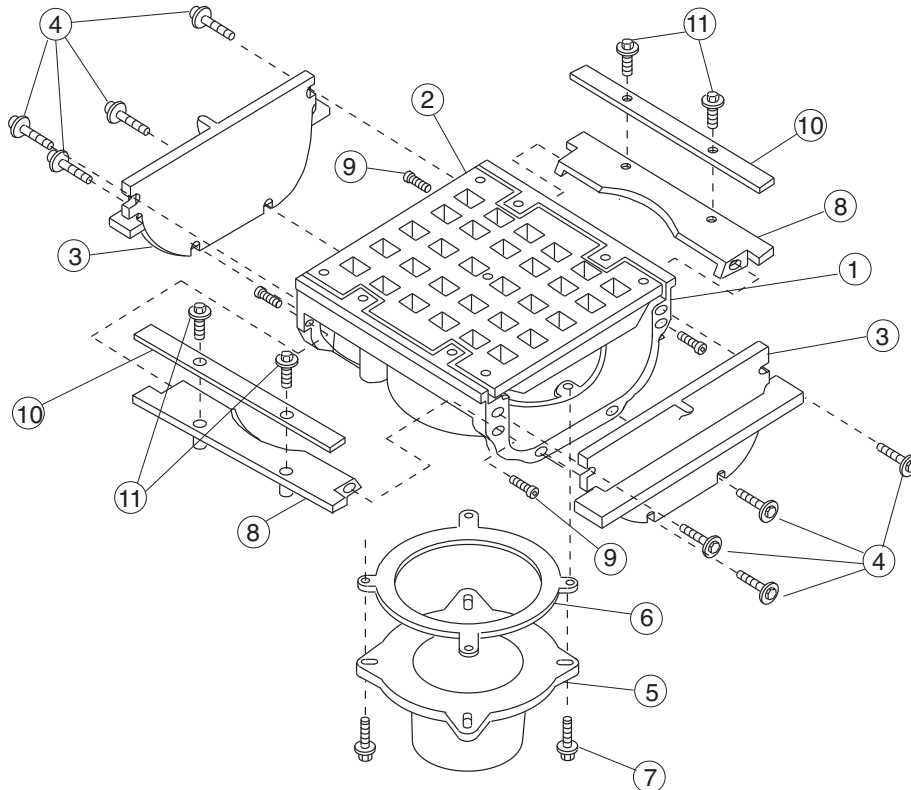

Jay R. Smith Mfg. Co.
Wholesaler's Parts Order Number Guide

2710, 2710-F

PART	DESCRIPTION	ITEM NUMBER
1	Body	Not sold as Part
2	Grate, CI	2710G
2	Galvanized Cast Iron Grate	2710GG
2	Grate, Ductile Iron	2710GM
2	Grate, CI with NB Veneer	2710GNB
2	Grate, CI with PB Veneer	2710GPB
2	Grate, CI w/NB Heel Proof Veneer	2710GNBHP
2	Grate, CI w/PB Heel Proof Veneer	2710GPBHP
3, 4	Flanged End Plates w/ Trim	2710EPK
5	Hub, 4"	2710C04HUB
5	Hub, 6"	2710C06HUB
6, 7	Hub Hardware with Gasket	2710HHDW
8, 9	Assembled at Factory	
10, 11	Flashing Clamps with Trim	2710BFC
*	Dome Bottom Strainer	2710DBS

*Available, but not shown