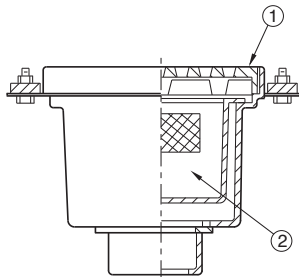

2350, 2355

Jay R. Smith Mfg. Co.
Wholesaler's Parts Order Number Guide

2450, 2455

PART	DESCRIPTION	ITEM NUMBER
1	Cast Iron Grate	2450CIG
1	Ductile Iron Grate	2450GM
1	Nickel Bronze Grate	2450GNB
1	Polished Bronze Grate	2450GPB
2	Bucket	2450B
*	Flat Bottom Strainer f/2" to 4"	2450FBS
*	Flat Bottom Strainer f/5" to 6"	2450FBS5

*Available, but not shown

1	Cast Iron Grate Only	2470G
1	Ductile Iron Grate Only	2470GM
*	Cast Iron Hinge Piece	2470HNGPC
*	Flat Head Machine Screws f/Hinge Piece	76131-80-6
*	Stainless Steel Roll Pin, ea (2 reqd)	76338-80-6
1	CI Grate, Hinge Piece, Roll Pins	2470CI
1	DI Grate, Hinge Piece, Roll Pins	2470DI
1	NB Grate, Hinge Piece, Roll Pins	2470TNB
1	PB Grate, Hinge Piece, Roll Pins	2470TPB
2	Cast Iron Bucket	2470B
3	Flashing Clamp f/2473	2473FC

*Available, but not shown

2450, 2455