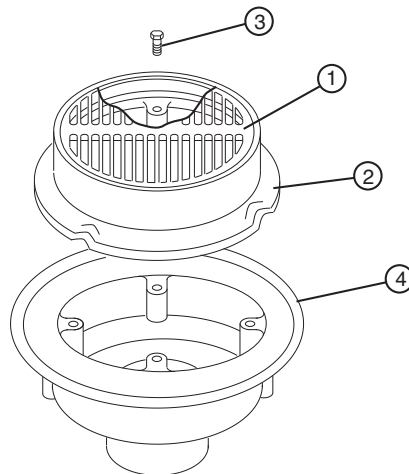

**NOTES**

**Jay R. Smith Mfg. Co.  
Wholesaler's Parts Order Number Guide**

**Jay R. Smith Mfg. Co.**  
**Wholesaler's Parts Order Number Guide**

**2110 thru 2115**

PART	DESCRIPTION	ITEM NUMBER
1	Cast Iron Grate for 2110-2115	2110CIG
1	Ductile Iron Grate for 2110-2115	2110GM
1	Galv Cast Iron Grate for 2110-2115	2110GG
	Heel Proof Cast Iron Grate for 2110-2115	2110G-Q45
	Heel Proof Ductile Iron Grate for 2110-2115	2110GM-Q45
1	NB Top less Body	2110NB
1	PB Top less Body	2110PB
2	Cast Iron Collar for 2110-2115	2110C
1, 2	Cast Iron Top less Body	2110C/G
3	Collar Bolts 5/16 x 1" (4 reqd)	76167-86-6
4	CI Body, 2" Caulk or No-Hub	2110C02B
4	CI Body, 3" Caulk or No-Hub	2110C03B
4	CI Body, 4" Caulk or No-Hub	2110C04B
4	CI Body, 2" Caulk or No-Hub	2110Y02B
4	CI Body, 3" Caulk or No-Hub	2110Y03B
4	CI Body, 4" Caulk or No-Hub	2110Y04B
4	CI Body, 5" Caulk or No-Hub	2110Y05B
*	Cast Iron Bucket	2110B
*	CI Flat Bottom Strainer for 2110	2110FBS
*	CI Dome Grate	2110D
*	CI Cover w/Gasket	2110SC

\*Available, but not shown

**2120 thru 2125**

**Jay R. Smith Mfg. Co.  
Wholesaler's Parts Order Number Guide**

PART	DESCRIPTION	ITEM NUMBER
1	Cast Iron Grate for 2120-2125	2120CIG
1	Ductile Iron Grate for 2120-2125	2120GM
1	Galv Cast Iron Grate for 2120-2125	2120GG
1	NB Top less Body	2120NB
1	PB Top less Body	2120PB
1	Rough Bronze Grate Assembly	2120-RBGA
1	Nickel Bronze Grate Assembly	2120-NBGA
1	Polished Bronze Grate Assembly	2120-PBGA
2	Cast Iron Collar for 2120-2125	2110C
3	Collar Bolts, ea (4 reqd)	76167-86-6
*	Cast Iron Bucket	2120B
*	CI Flat Bottom Strainer, 2120	2110FBS
*	CI Dome Grate	2110D
*	CI Cover Scoriated	2110SC