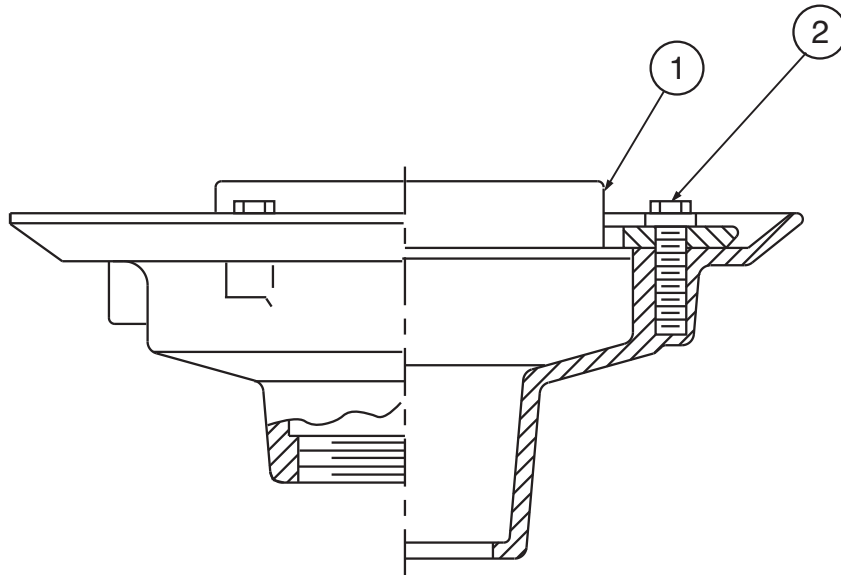

Jay R. Smith Mfg. Co.  
Wholesaler's Parts Order Number Guide

2010 Body w/Collar

PART	DESCRIPTION	ITEM NUMBER	
1	Reversible Collar	2010C	
2	Collar Bolts (3 reqd)	76167-86-6	