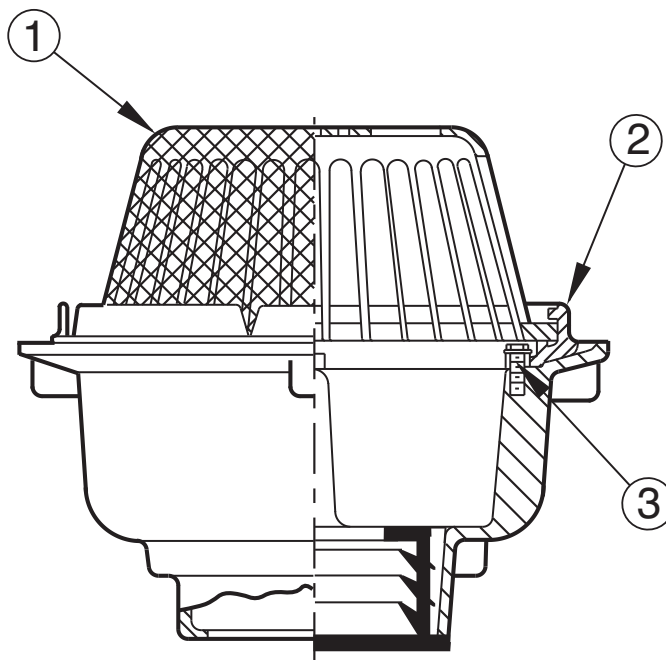

\*Available, but not shown

**Jay R. Smith Mfg. Co.  
Wholesaler's Parts Order Number Guide**

**2630, 2632**

PART	DESCRIPTION	ITEM NUMBER
<b>Fig. 2630</b>		
1	Cast Iron Grate	2630G
1	Cast Iron Half Grate	2630G-12
1	Cast Iron Three Quarter Grate	2630G-13
1	Ductile Iron Grate	2630GM
1	Nickel Bronze Grate	2630NB
1	Polished Bronze Grate	2630PB
1, 2	Cast Iron Grate and Bucket	2630B/G
1, 2	Ductile Iron Grate and CI Bucket	2630B/GM
1, 2	Ductile Iron Grate and DI Bucket	2630MBG
1	Nickel Bronze Grate and Bucket	2630NB-1
1	Polished Bronze Grate and Bucket	2630PB-1
2	Cast Iron Bucket	2630B
2	Ductile Iron Bucket	2630BM
<b>Fig. 2632</b>		
1	Cast Iron Grate	2632CIG
1	Cast Iron Half Grate	2632G-12
1	Ductile Iron Grate	2632GM
1	Nickel Bronze Grate	2632NB
1	Nickel Bronze Half Grate	2632NB-12
1	Polished Bronze Grate	2632PB
1	Polished Bronze Half Grate	2632PB-12
*	Flat Bottom Strainer f/2 or 3" Outlet	2632FBS-2
*	Flat Bottom Strainer f/4" Outlet	2632FBS-4
*	Alum Dome Bottom Strainer f/2 or 3" Outlet	2632DBS-2
*	Alum Dome Bottom Strainer f/4" Outlet	2632DBS-4
*	Alum Free Standing Sediment Bucket	2632B

\*Available, but not shown

2675

Jay R. Smith Mfg. Co.  
Wholesaler's Parts Order Number Guide

PART	DESCRIPTION	ITEM NUMBER	
------	-------------	-------------	--

1	Poly Dome w/Stainless Steel Mesh	2675D	
1	Cast Iron Dome w/Stainless Steel Mesh	2675CID	
1	Galv CI Dome w/Stainless Steel Mesh	2675CIDG	
1	Aluminum Dome w/Stainless Steel Mesh	2675AD	
2	Flashing Collar	1310C	
3	Poly Bag w/4 Bolts for Collar	R-1010	