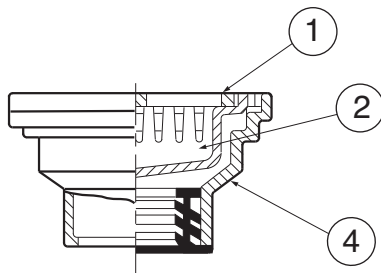

\*Available, but not shown

Jay R. Smith Mfg. Co.  
Wholesaler's Parts Order Number Guide

2210 thru 2225

PART	DESCRIPTION	ITEM NUMBER
1	CI Grate f/2210	2210CIG
1	Ductile Iron Grate f/2210	2210GM
1	Galv Grate f/2210	2210GG
1	NB Grate f/2210	2210NBG
1	PB Grate f/2210	2210PBG
2	CI Bucket f/2210	2210B
2	Galv CI Bucket f/2210	2210BG
2	NB Bucket f/2210	2210NBB
2	PB Bucket f/2210	2210PBB
1, 2	CI Grate w/CI Bucket f/2210	2210B/G
1, 2	Ductile Iron Bucket w/DI Grate f/2210	2210B/GM
1, 2	NB Grate & Bucket f/2210	2210B/GNB
1, 2	PB Grate & Bucket f/2210	2210B/GPB
1	CI Grate f/2220	2220CIG
1	Ductile Iron Grate f/2220	08159-20-0
1	Nickel Bronze Grate f/2220	04337-70-0
1	Polished Bronze Grate f/2220	04337-50-0
2	CI Bucket f/2220	2220B
2	NB Bucket f/2220	2220NBB
2	RB Bucket f/2220	2220BRB
1, 2	CI Grate w/CI Bucket f/2220	2220B/G
1, 2	Ductile Iron Bucket w/DI Grate f/2220	2220B/GM
1, 2	NB Grate & Bucket f/2220	2220B/GNB
1, 2	PB Grate & Bucket f/2220	2220B/GPB
3	CI Collar	2110C
4	Cast Iron Body	

Fig. 2210

Fig 2220

2230, 2231

Jay R. Smith Mfg. Co.  
Wholesaler's Parts Order Number Guide

PART	DESCRIPTION	ITEM NUMBER
1	CI Grate	2230CIG
1	Galvanized CI Grate	2230GG
1	Ductile Iron Grate	2230GM
1	NB Grate	2230GNB
1	PB Grate	2230GPB
2	CI Bucket f/2230	2230B
2	Galvanized CI Bucket	2230BG
2	CI Bucket with NB Veneer	2230BNB
2	CI Bucket with PB Veneer	2230BPB
1, 2	CI Bucket and Grate	2230B/G
1, 2	Galvanized CI Bucket and Grate	2230B/GG
1, 2	DI Bucket and Grate	2230B/GDI
1, 2	NB Top less Body with Collar	2230NB
1, 2	PB Top less Body with Collar	2230PB
2	CI Bucket f/2231	2231B
2	CI Bucket f/2231, Frostproof	2231BFP
3	CI Removable Flashing Collar	2230C
	Collar Bolts only, ea (4 reqd)	76178-86-6
	CI Body	