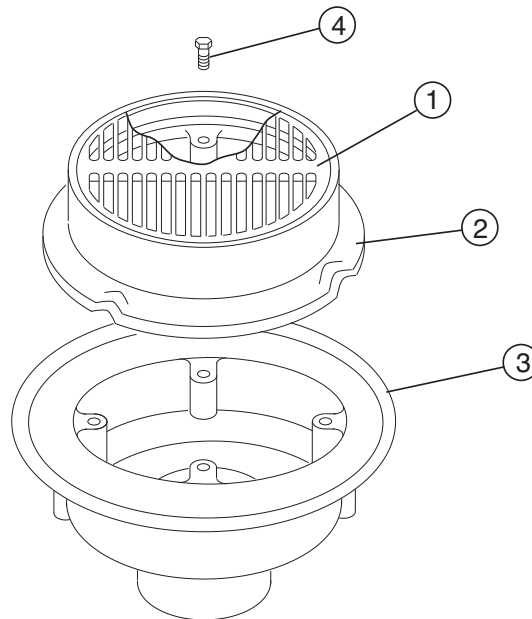

\*Available, but not shown

**2120 thru 2125**

**Jay R. Smith Mfg. Co.  
Wholesaler's Parts Order Number Guide**

PART	DESCRIPTION	ITEM NUMBER
1	Cast Iron Grate for 2120-2125	2120CIG
1	Ductile Iron Grate for 2120-2125	2120GM
1	Galv Cast Iron Grate for 2120-2125	2120GG
1	NB Top less Body	2120NB
1	PB Top less Body	2120PB
1	Rough Bronze Grate Assembly	2120-RBGA
1	Nickel Bronze Grate Assembly	2120-NBGA
1	Polished Bronze Grate Assembly	2120-PBGA
2	Cast Iron Collar for 2120-2125	2110C
3	Collar Bolts, ea (4 reqd)	76167-86-6
*	Cast Iron Bucket	2120B
*	CI Flat Bottom Strainer, 2120	2110FBS
*	CI Dome Grate	2110D
*	CI Cover Scoriated	2110SC

\*Available, but not shown

Jay R. Smith Mfg. Co.  
Wholesaler's Parts Order Number Guide

2130 thru 2135

PART	DESCRIPTION	ITEM NUMBER	
------	-------------	-------------	--

Fig. 2130 thru 2135

1	Cast Iron Grate	2130CIG	
1	Ductile Iron Grate	2130GM	
1	Cast Iron Solid Cover	2130SC	
1, 2	Cast Iron Top less Body	2130C/G	
1	CI Grate w/Nickel Bronze Veneer	2130NBG	
1	CI Grate w/Polished Bronze Veneer	2130PBG	
2	Removable Flashing Collar	2130C	
3	Cast Iron Body, 2130, 2131, 2135		
4	Bolts for Flashing Collar, ea (4 reqd)	76178-86-6	
*	Cast Iron Bucket f/2130	2130B	
*	Cast Iron Bucket f/2131	2131B	

\*Available, but not shown

2140, 2141, 2145

Jay R. Smith Mfg. Co.  
Wholesaler's Parts Order Number Guide

PART	DESCRIPTION	ITEM NUMBER	
------	-------------	-------------	--

**Fig. 2140, 2141, 2145**

1	Cast Iron Grate	2140CIG
	Heel Proof Cast Iron Grate	2140CI-Q45
1	Galvanized Cast Iron Grate	2140GG
1	Ductile Iron Grate	2140GM
1	Nickel Bronze Grate	2140NBG
1	Polished Bronze Grate	2140PBG
1,2	Cast Iron Top less Body	2140C/G
1,2	Nickel Bronze Top less Body	2140NB
1,2	Polished Bronze Top less Body	2140PB
2	Removable Flashing Collar	2140C
3	Cast Iron Body	
4	Bolts for Flashing Collar, ea (4 reqd)	76178-86-6
*	Cast Iron Bucket, 2140	2140B
*	Cast Iron Bucket, 2141	2141B