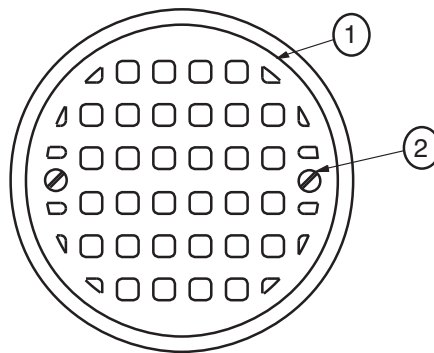

Jay R. Smith Mfg. Co.  
Wholesaler's Parts Order Number Guide

2010 Body w/Collar

PART	DESCRIPTION	ITEM NUMBER	
1	Reversible Collar	2010C	
2	Collar Bolts (3 reqd)	76167-86-6	

**Jay R. Smith Mfg. Co.**  
**Wholesaler's Parts Order Number Guide**

**B Strainer**

PART	DESCRIPTION	ITEM NUMBER
1, 2	Grate with Screws, 5" NB	B05NBG
1, 2	Grate with Screws, 6" NB	B06NBG
1, 2	Grate with Screws, 7" NB	B07NBG
1, 2	Grate with Screws, 8" NB	B08NBG
1, 2	Grate with Screws, 9" NB	B09NBG
1, 2	Grate with Screws, 10" NB	B10NBG
1, 2	Grate with Screws, 5" PB	B05PBG
1, 2	Grate with Screws, 6" PB	B06PBG
1, 2	Grate with Screws, 7" PB	B07PBG
1, 2	Grate with Screws, 8" PB	B08PBG
1, 2	Grate with Screws, 9" PB	B09PBG
1, 2	Grate with Screws, 10" PB	B10PBG
1, 2	Grate with Screws, 5" CP	B05CPG
1, 2	Grate with Screws, 6" CP	B06CPG
1, 2	Grate with Screws, 7" CP	B07CPG
1, 2	Grate with Screws, 8" CP	B08CPG
1, 2	Grate with Screws, 9" CP	B09CPG
1, 2	Grate with Screws, 10" CP	B10CPG