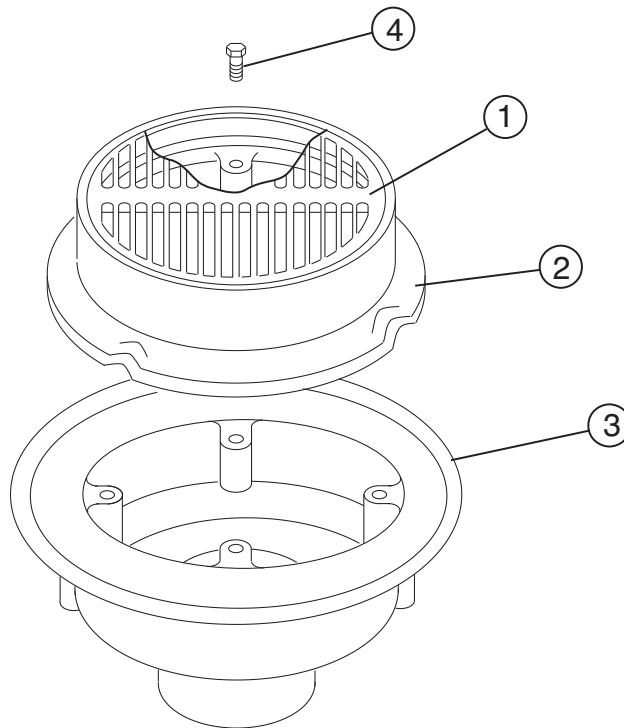

\*Available, but not shown

Jay R. Smith Mfg. Co.  
Wholesaler's Parts Order Number Guide

2142, 2147

PART	DESCRIPTION	ITEM NUMBER
1	Cast Iron Grate	2142CIG
1	Ductile Iron Grate	2142GM
2	Removable Flashing Collar	2142C
3	Cast Iron Body	
4	Bolts for Flashing Collar, ea (4 reqd)	76178-86-6
*	Cast Iron Flat Bottom Strainer	2142FBS
*	Cast Iron Bucket	2142B
*	Frost Proof Cast Iron Bucket	2142BFP

\*Available, but not shown

2143

Jay R. Smith Mfg. Co.  
Wholesaler's Parts Order Number Guide

PART	DESCRIPTION	ITEM NUMBER
1	Cast Iron Grate	2143CIG
1	Ductile Iron Grate	2143GM
1	CI Grate w/Nickel Bronze Veneer	2143GNB
1	CI Grate w/Polished Bronze Veneer	2143GPB
2	Removable Flashing Collar	2143C
3	Cast Iron Body	
4	Bolts for Flashing Collar, ea (4 reqd)	76178-86-6
	Washer for Flashing Collar, ea (4 reqd)	76281-86-6
*	Cast Iron Flat Bottom Strainer	2143FBS-CI

\*Available, but not shown

Jay R. Smith Mfg. Co.  
Wholesaler's Parts Order Number Guide

2210 thru 2225

PART	DESCRIPTION	ITEM NUMBER
1	CI Grate f/2210	2210CIG
1	Ductile Iron Grate f/2210	2210GM
1	Galv Grate f/2210	2210GG
1	NB Grate f/2210	2210NBG
1	PB Grate f/2210	2210PBG
2	CI Bucket f/2210	2210B
2	Galv CI Bucket f/2210	2210BG
2	NB Bucket f/2210	2210NBB
2	PB Bucket f/2210	2210PBB
1, 2	CI Grate w/CI Bucket f/2210	2210B/G
1, 2	Ductile Iron Bucket w/DI Grate f/2210	2210B/GM
1, 2	NB Grate & Bucket f/2210	2210B/GNB
1, 2	PB Grate & Bucket f/2210	2210B/GPB
1	CI Grate f/2220	2220CIG
1	Ductile Iron Grate f/2220	08159-20-0
1	Nickel Bronze Grate f/2220	04337-70-0
1	Polished Bronze Grate f/2220	04337-50-0
2	CI Bucket f/2220	2220B
2	NB Bucket f/2220	2220NBB
2	RB Bucket f/2220	2220BRB
1, 2	CI Grate w/CI Bucket f/2220	2220B/G
1, 2	Ductile Iron Bucket w/DI Grate f/2220	2220B/GM
1, 2	NB Grate & Bucket f/2220	2220B/GNB
1, 2	PB Grate & Bucket f/2220	2220B/GPB
3	CI Collar	2110C
4	Cast Iron Body	