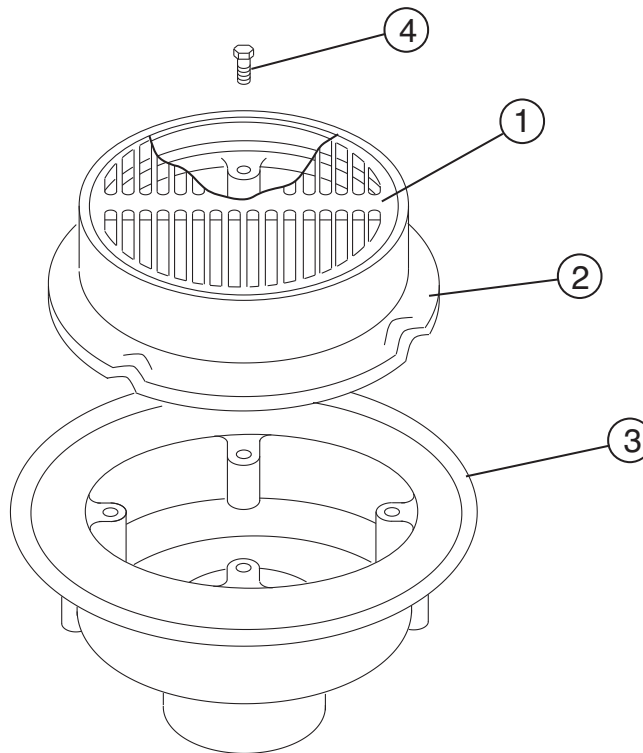

\*Available, but not shown

2140, 2141, 2145

Jay R. Smith Mfg. Co.  
Wholesaler's Parts Order Number Guide

PART	DESCRIPTION	ITEM NUMBER	
------	-------------	-------------	--

**Fig. 2140, 2141, 2145**

1	Cast Iron Grate	2140CIG
	Heel Proof Cast Iron Grate	2140CI-Q45
1	Galvanized Cast Iron Grate	2140GG
1	Ductile Iron Grate	2140GM
1	Nickel Bronze Grate	2140NBG
1	Polished Bronze Grate	2140PBG
1,2	Cast Iron Top less Body	2140C/G
1,2	Nickel Bronze Top less Body	2140NB
1,2	Polished Bronze Top less Body	2140PB
2	Removable Flashing Collar	2140C
3	Cast Iron Body	
4	Bolts for Flashing Collar, ea (4 reqd)	76178-86-6
*	Cast Iron Bucket, 2140	2140B
*	Cast Iron Bucket, 2141	2141B

\*Available, but not shown

Jay R. Smith Mfg. Co.  
Wholesaler's Parts Order Number Guide

2142, 2147

PART	DESCRIPTION	ITEM NUMBER
1	Cast Iron Grate	2142CIG
1	Ductile Iron Grate	2142GM
2	Removable Flashing Collar	2142C
3	Cast Iron Body	
4	Bolts for Flashing Collar, ea (4 reqd)	76178-86-6
*	Cast Iron Flat Bottom Strainer	2142FBS
*	Cast Iron Bucket	2142B
*	Frost Proof Cast Iron Bucket	2142BFP

\*Available, but not shown

2143

Jay R. Smith Mfg. Co.  
Wholesaler's Parts Order Number Guide

PART	DESCRIPTION	ITEM NUMBER
1	Cast Iron Grate	2143CIG
1	Ductile Iron Grate	2143GM
1	CI Grate w/Nickel Bronze Veneer	2143GNB
1	CI Grate w/Polished Bronze Veneer	2143GPB
2	Removable Flashing Collar	2143C
3	Cast Iron Body	
4	Bolts for Flashing Collar, ea (4 reqd)	76178-86-6
	Washer for Flashing Collar, ea (4 reqd)	76281-86-6
*	Cast Iron Flat Bottom Strainer	2143FBS-CI