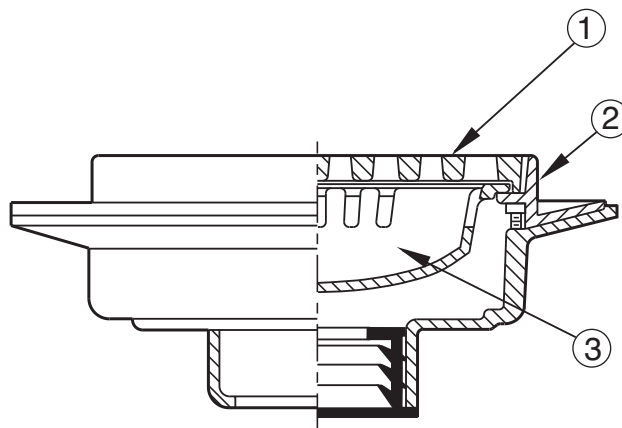

Jay R. Smith Mfg. Co.
Wholesaler's Parts Order Number Guide

2233, 2238

PART	DESCRIPTION	ITEM NUMBER
1	Cast Iron Grate	2233CIG
1	Cast Iron Grate, Heel Proof	2140CIG-Q45
1	Galvanized Cast Iron Grate	2233GG
1	Ductile Iron Grate	2233GM
1	Nickel Bronze Grate	2233NBG
1	Polished Bronze Grate	2233PBG
1	Solid Cover, Cast Iron	2233SC
1	Solid Cover, Ductile Iron	2233SCM
2	Cast Iron Collar	2230C
3	Cast Iron Bucket	2233B
3	Galvanized Cast Iron Bucket	2233BG
	CI Flat Bottom Strainer f/2233	2233FBS