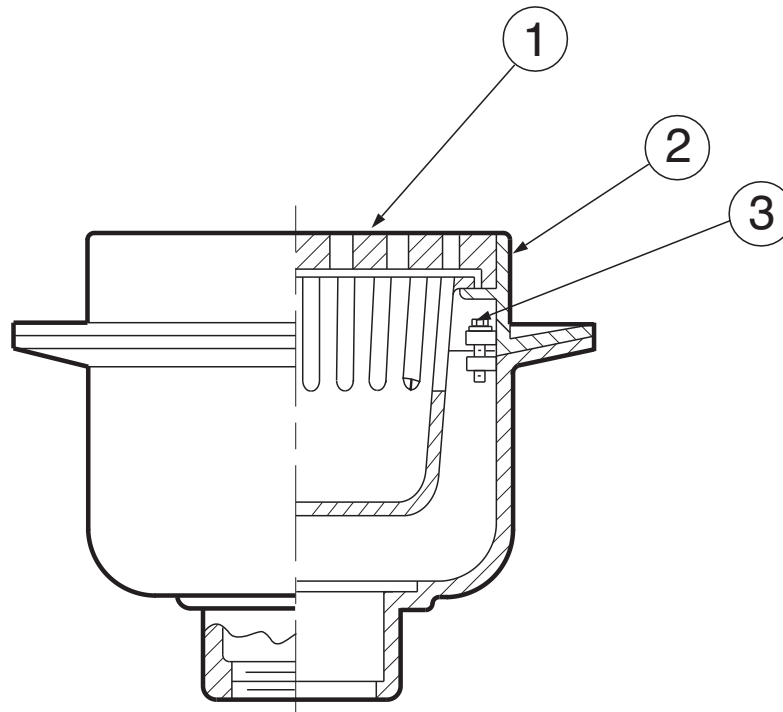

2242, 2243
2247, 2248

Jay R. Smith Mfg. Co.
Wholesaler's Parts Order Number Guide

PART	DESCRIPTION	ITEM NUMBER
1	Cast Iron Grate	2140CIG
1	CI Grate, Heel Proof	2140CIG-Q45
1	Galvanized Cast Iron Grate	2140GG
1	Ductile Iron Grate	2242GM
1	Ductile Iron Grate, Heel Proof	2140GM-Q45
1	Cast Iron Solid Cover	2233SC
2	Cast Iron Collar	2230C
3	Collar Bolts, ea (4 reqd)	76186-86-6
	CI Bucket f/2242	2242B
	CI Bucket, Frostproof f/2242	2242BFP
	CI Bucket f/2243	2243B