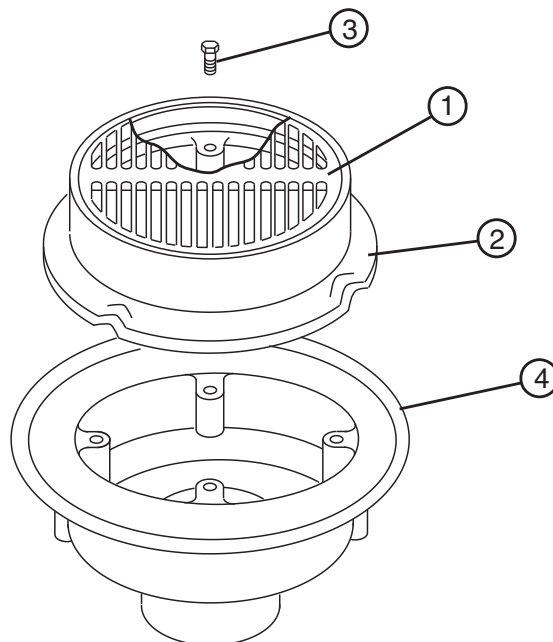

2120 thru 2125

**Jay R. Smith Mfg. Co.
Wholesaler's Parts Order Number Guide**

PART	DESCRIPTION	ITEM NUMBER
1	Cast Iron Grate for 2120-2125	2120CIG
1	Ductile Iron Grate for 2120-2125	2120GM
1	Galv Cast Iron Grate for 2120-2125	2120GG
1	NB Top less Body	2120NB
1	PB Top less Body	2120PB
1	Rough Bronze Grate Assembly	2120-RBGA
1	Nickel Bronze Grate Assembly	2120-NBGA
1	Polished Bronze Grate Assembly	2120-PBGA
2	Cast Iron Collar for 2120-2125	2110C
3	Collar Bolts, ea (4 reqd)	76167-86-6
*	Cast Iron Bucket	2120B
*	CI Flat Bottom Strainer, 2120	2110FBS
*	CI Dome Grate	2110D
*	CI Cover Scoriated	2110SC

*Available, but not shown