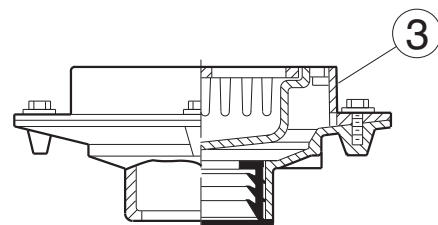

Fig. 2210

Fig 2220

2230, 2231

Jay R. Smith Mfg. Co.  
Wholesaler's Parts Order Number Guide

PART	DESCRIPTION	ITEM NUMBER
1	CI Grate	2230CIG
1	Galvanized CI Grate	2230GG
1	Ductile Iron Grate	2230GM
1	NB Grate	2230GNB
1	PB Grate	2230GPB
2	CI Bucket f/2230	2230B
2	Galvanized CI Bucket	2230BG
2	CI Bucket with NB Veneer	2230BNB
2	CI Bucket with PB Veneer	2230BPB
1, 2	CI Bucket and Grate	2230B/G
1, 2	Galvanized CI Bucket and Grate	2230B/GG
1, 2	DI Bucket and Grate	2230B/GDI
1, 2	NB Top less Body with Collar	2230NB
1, 2	PB Top less Body with Collar	2230PB
2	CI Bucket f/2231	2231B
2	CI Bucket f/2231, Frostproof	2231BFP
3	CI Removable Flashing Collar	2230C
	Collar Bolts only, ea (4 reqd)	76178-86-6
	CI Body	