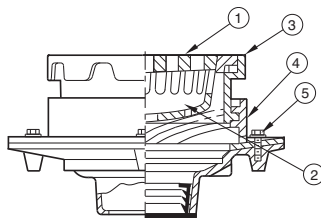

\*Available, but not shown

**2310, 2315**

**2330, 2331, 2335**

**2350, 2355  
2405, 2410, 2415**

**Jay R. Smith Mfg. Co.  
Wholesaler's Parts Order Number Guide**

PART	DESCRIPTION	ITEM NUMBER
1	Cast Iron Grate	2350CIG
1	Ductile Iron Grate	2210GM
2	Cast Iron Bucket	2350B
3	Adjustable Top Collar	2310SR
4	Flashing Collar	02433-10-0
5	Collar Bolts, ea (4 reqd)	76167-86-6
1	CI Grate w/Lock Device f/2410, 2415	2410GCI
1	DI Grate w/Lock Device f/2410, 2415	2410GDI
1	NB Grate w/Lock Device f/2410, 2415	2410GNB
1	PB Grate w/Lock Device f/2410, 2415	2410GPB
1	CI Grate less Lock Device f/2410, 2415	2410GCI-LLD
1	DI Grate less Lock Device f/2410, 2415	2410GDI-LLD
1	CI Solid Hinged Cvr w/Lift Ring	2410SHC-CI
1	CI Solid Hinged Cvr w/Lock Dev	2410SHC-CILKD
1	DI Solid Hinged Cvr w/Lift Ring	2410SHC-DI
1	DI Solid Hinged Cvr w/Lock Dev	2410SHC-DILKD
1	NB Top w/Lock Device	2410TNB
1	PB Top w/Lock Device	2410TPB
1	Loose Set Cast Iron Grate	2410LSGCI
1	Loose Set Ductile Iron Grate	2410LSGDI
1	Loose Set Nickel Bronze Grate	2410LSGNB
1	Loose Set Polished Bronze Grate	2410LSGPB
2	Flashing Clamp for 2415-C	2415FC
3	Locking Device for 2410, 2415	2410GHWK
4	Cast Iron Bucket for 2410, 2415	2410B