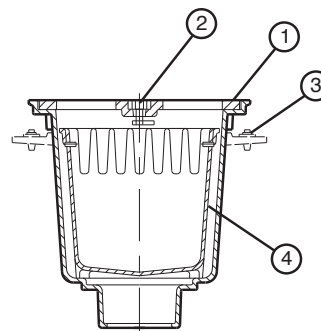

2405, 2410, 2415