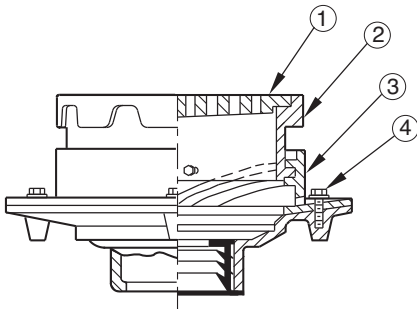

Jay R. Smith Mfg. Co.
Wholesaler's Parts Order Number Guide

2310, 2315
2330, 2331, 2335

PART	DESCRIPTION	ITEM NUMBER	

Fig. 2310, 2315

1	Cast Iron Grate	2310CIG
1	Cast Iron Cover	2110SC
1	Ductile Iron Grate	2110GM
2	Adjustable Top Collar	2310SR
3	Flashing Collar	02433-10-0
4	Collar Bolts, ea (4 reqd)	76167-86-6
*	Cast Iron Bucket	2310B

*Available, but not shown

Fig. 2330, 2331, 2335

1	Cast Iron Grate	2330CIG
1	Cast Iron Grate, Heel Proof	2140CIG-Q45
1	Ductile Iron Grate	2130GM
1	Cast Iron Cover	2130SC
2	Adjustable Top Collar Only	2330SR
3	Flashing Collar Only	2330C
*	Cast Iron Bucket	2330B
*	Cast Iron FBS	2330FBS
*	Aluminum Dome Bottom Strainer	2110DBS

*Available, but not shown

2310, 2315