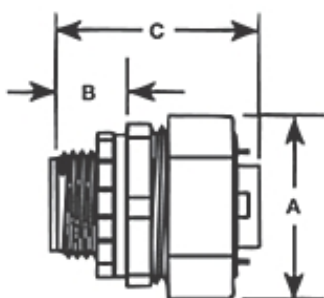

Actual

Line Art

Catalog Number: CICG125D1150
Product ID: 7TBA011800R0015
UPC Number: 62253876133
Status: A

Connector, Flexible Cord, Trade Size 1-1/4 Inch, Knockout Size 1-1/4 Inch, Cable Dimensions 1.050 Inch-1.150 Inch, Throat 1.375 Inch, Length 1-5/16 Inch, Width 2 Inches, Steel

North American Specifications (UNSPSC)

UNSPSC	39121431 Cable gland connector
IGCC	4601 Cable gland connector
Brand Name	Iberville
Type	Flexible Cord
Special Features	Raintight and strainrelief
Standard	70869
Material	Machined Steel/Zinc Plated

European Specifications (ETIM)

ETIM	EC001178 Screw connection for protective plastic hose
Nominal size in inch	1 1/4 inch
Model	Straight
Revolving thread	N
Construction type	External thread
Type of connection	Thread
One-piece	Y
Material screw gland	Metal
Colour	Other

Packaging

Outer Quantity	10
Outer Dimensions (inches)	6x5x4.12
Weight Uom	51 lbs. per 100

For further technical assistance, please contact us...

ABB Installation Products - USA
 860 Ridge Lake Blvd.
 Memphis, TN 38120
www.tnb.com